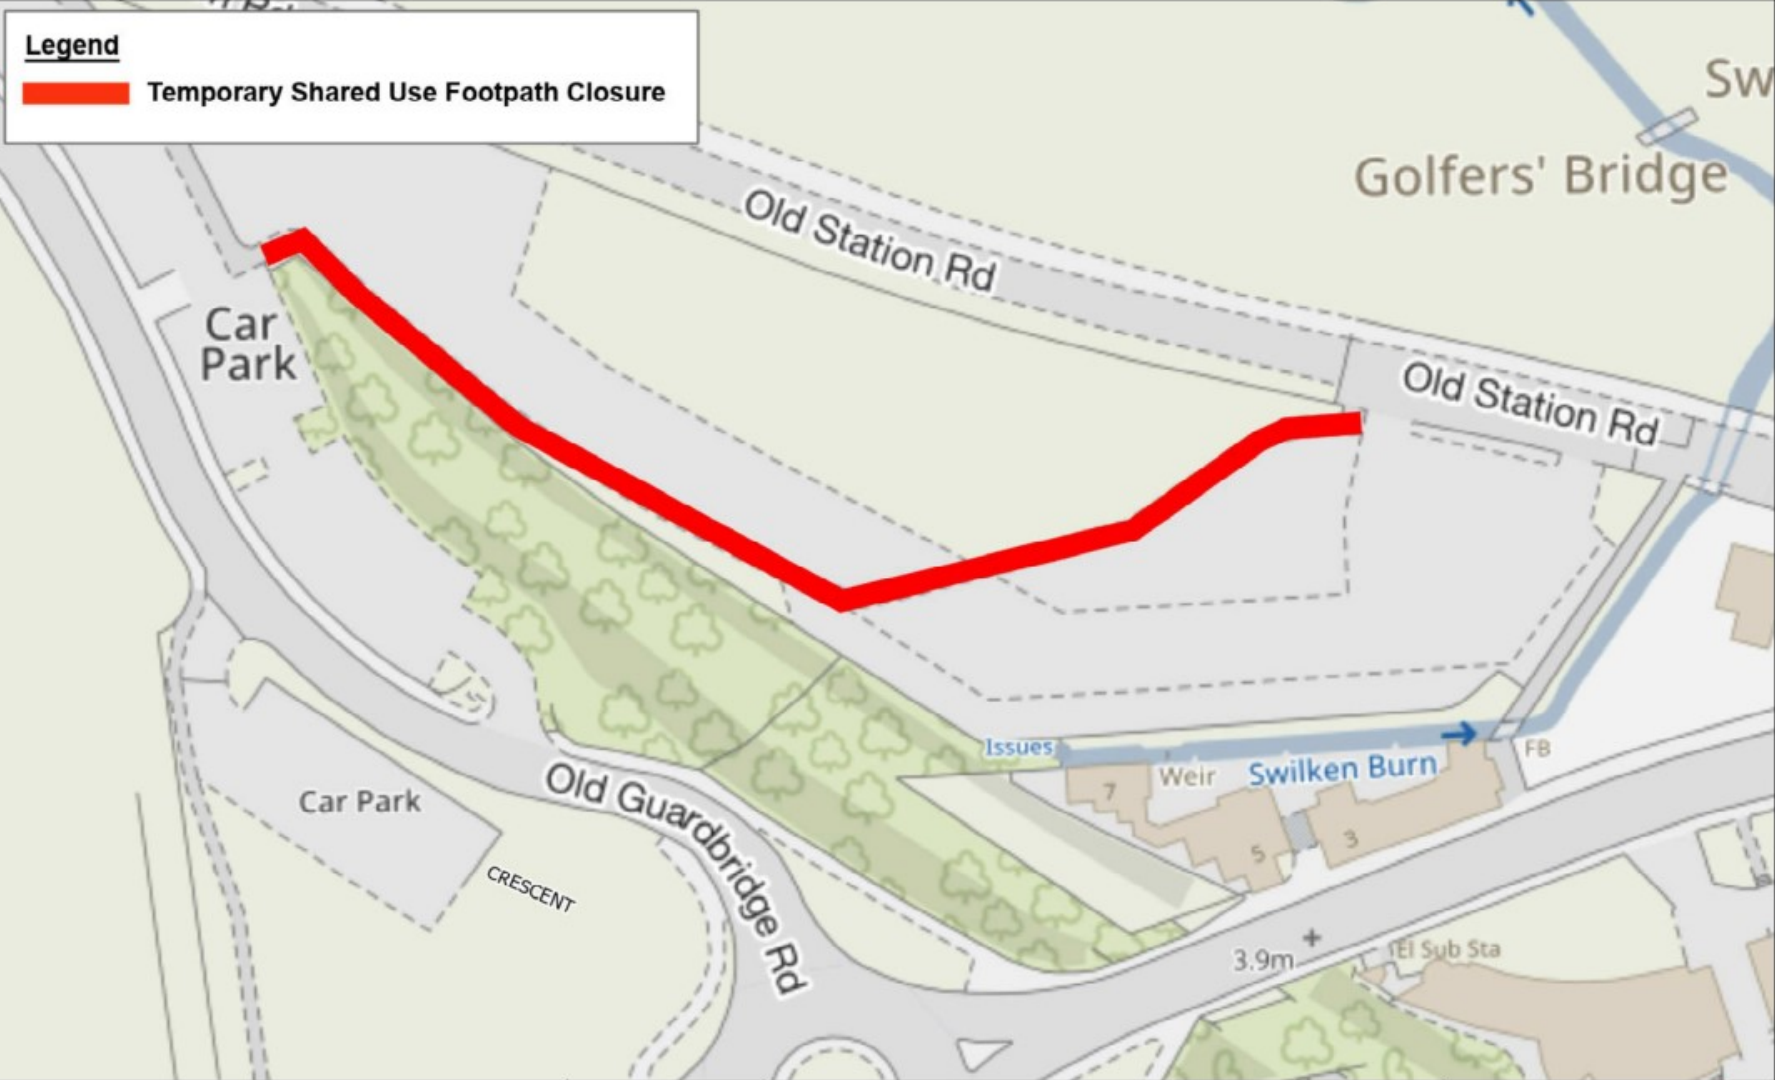

=====

**Temporary Footpath Closure**  
**AIG Women's Open 2024**  
**Alfred Dunhill Links Championship 2024**

**WHERE?** Shared use footpath between Old Station Road and the former St. Andrews to Guardbridge Road.

The alternative route for pedestrians and pedal cyclists will be via Old Guardbridge Road, A91 Pilmour Links, Links Crescent and Golf Place.

**WHEN?** 24/06/24 at 07.00hrs to 25/10/24 at 17.00hrs.

**WHY?** To allow operations associated with the AIG Women's Open 2024 & the Alfred Dunhill Links Championship 2024 to be carried out in safety.

**WHO?** R & A Championships Ltd. is responsible for this closure.

Contact Tel. No. 01334 460000

**Legend**  
 Temporary Shared Use Footpath Closure

© Crown copyright and database rights 2024.  
 Ordnance Survey 100023385  
 Aerial Photography © copyright Getmapping.

N  
  
 Scale: 1:1,500

**Temporary Footpath Closure**  
**AIG Women's Open &**  
**Alfred Dunhill Links Championship**  
 Service: Roads & Transportation  
 Printing Date: 23 May 2024

**Fife**  
  
 COUNCIL  
 Prepared By: CD