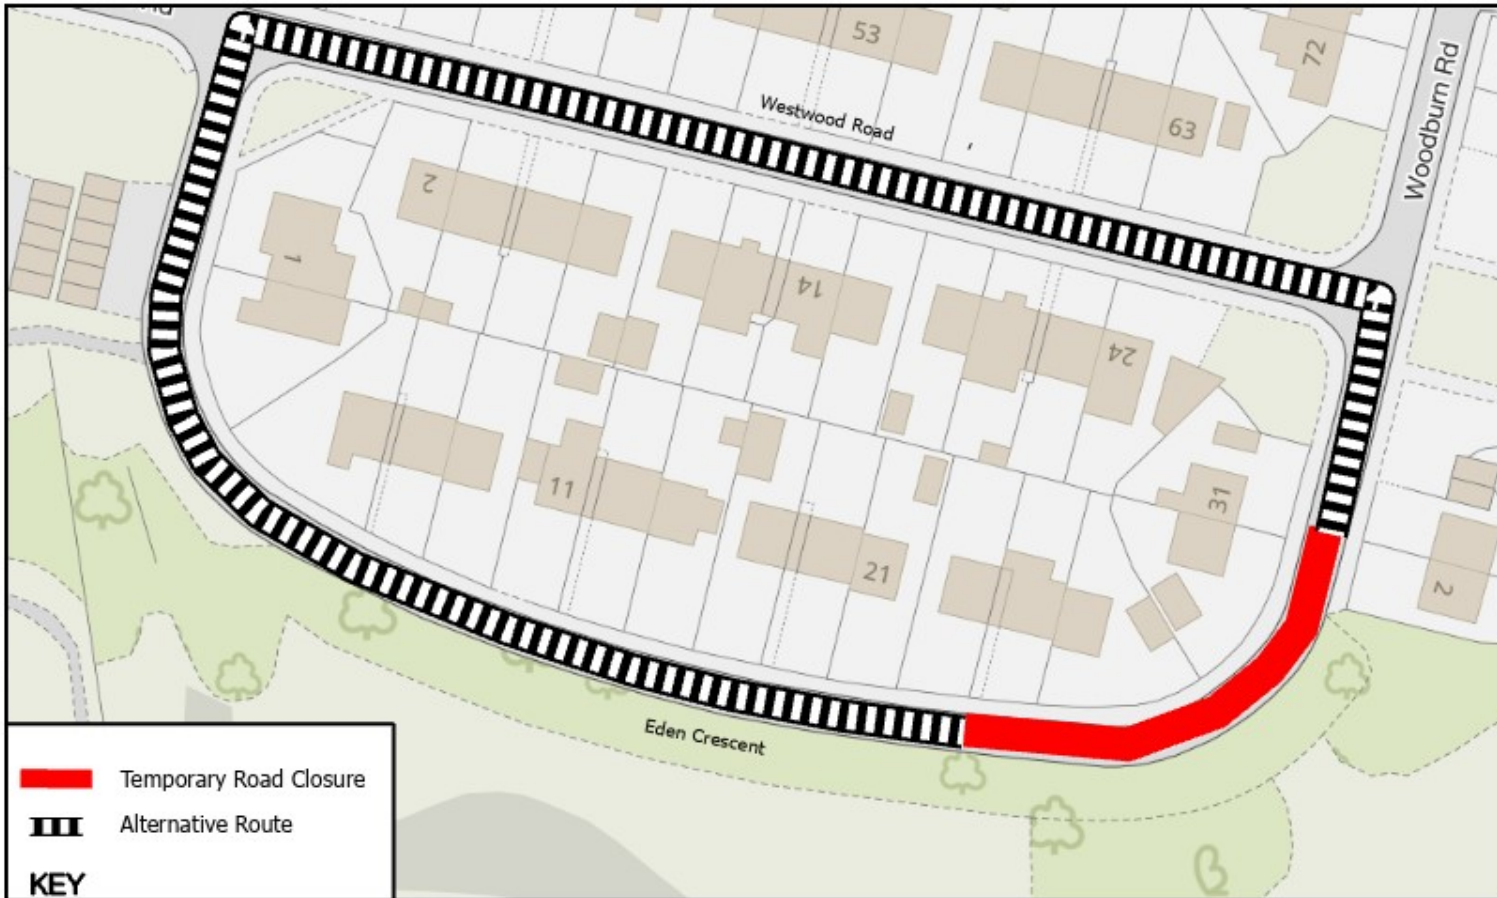

## Temporary Traffic Restrictions Eden Crescent, Glenrothes

**WHERE?** Glenrothes, Eden Crescent – From property  
no. 23 to property no. 31.

The alternative route for vehicular traffic is via  
Eden Crescent and Westwood Road.

Access for emergency services and pedestrians  
will be maintained.

**WHEN?** Daily from 09:00hrs to 23:59hrs on 11/08/24 to  
12/08/24, or until earlier completion of the  
works.

**WHY?** To allow ironwork repairs to be carried out in  
safety.

**WHO?** Contraflow Ltd. is responsible for these works  
and can be contacted on the telephone number  
below:-

Contact Telephone No. 01236 862400

**KEY**

- Temporary Road Closure
- Alternative Route

© Crown copyright and database rights 2024.  
 Ordnance Survey 100023385  
 Aerial Photography © copyright Getmapping.