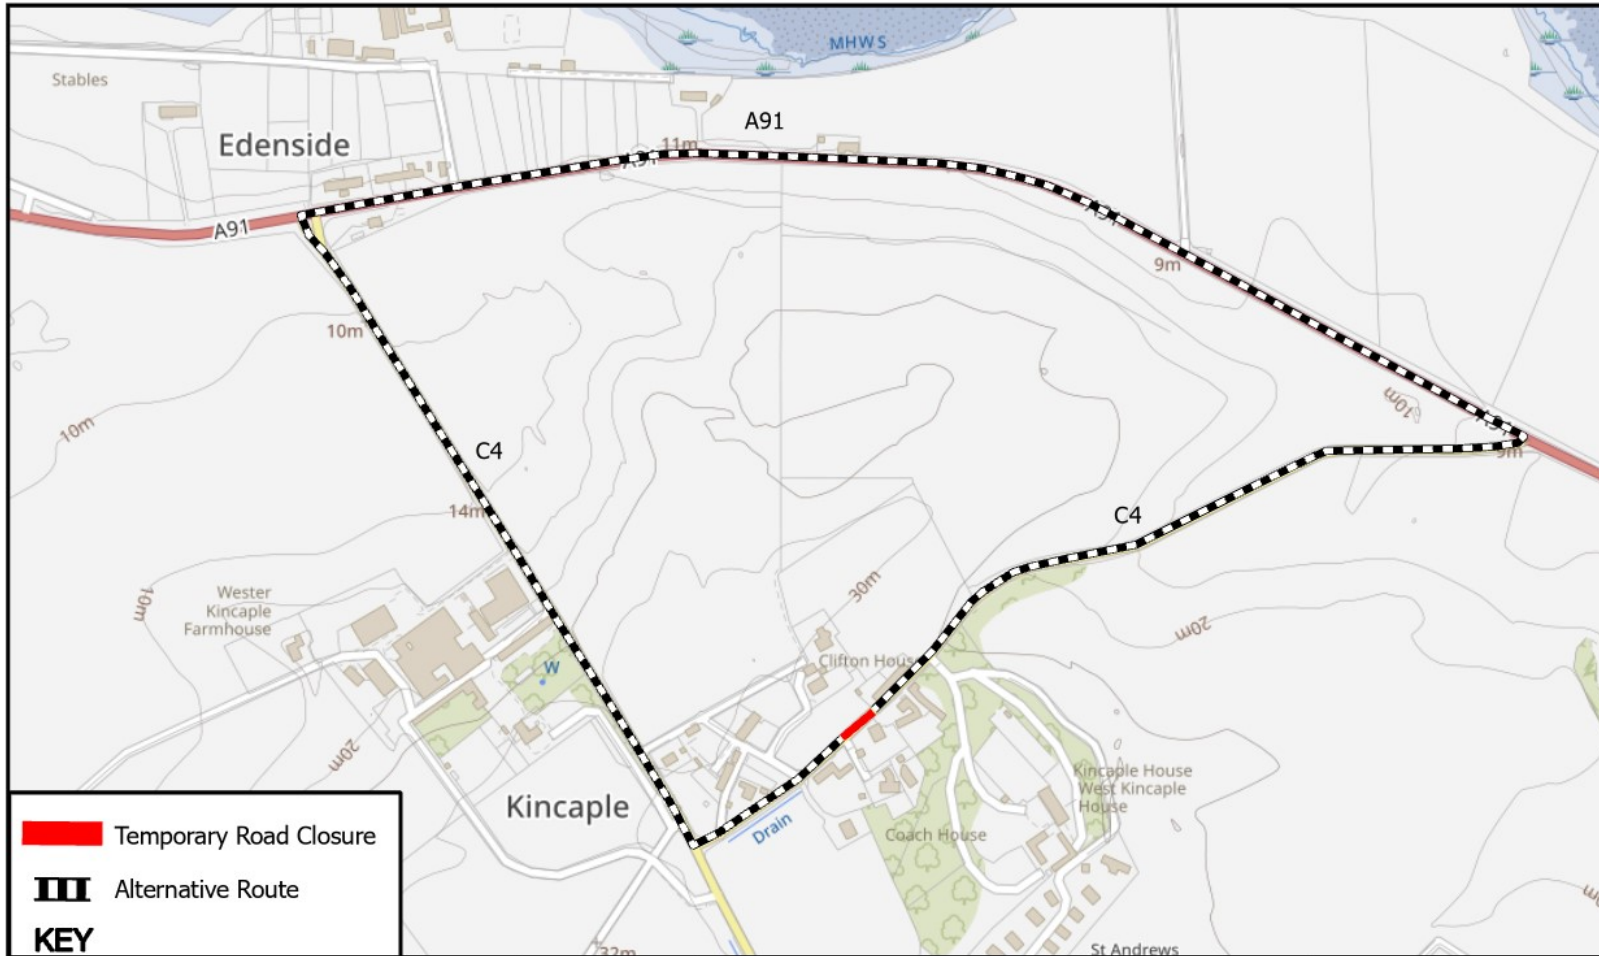

© Crown copyright and database rights 2025.
Ordnance Survey 100023385
Aerial Photography © copyright Getmapping.

N

Scale: 1:5,300

Temporary Road Closure
C4, Kincapple

Prepared By: MR
Service: Roads & Transportation
Printing Date: 04/03/25