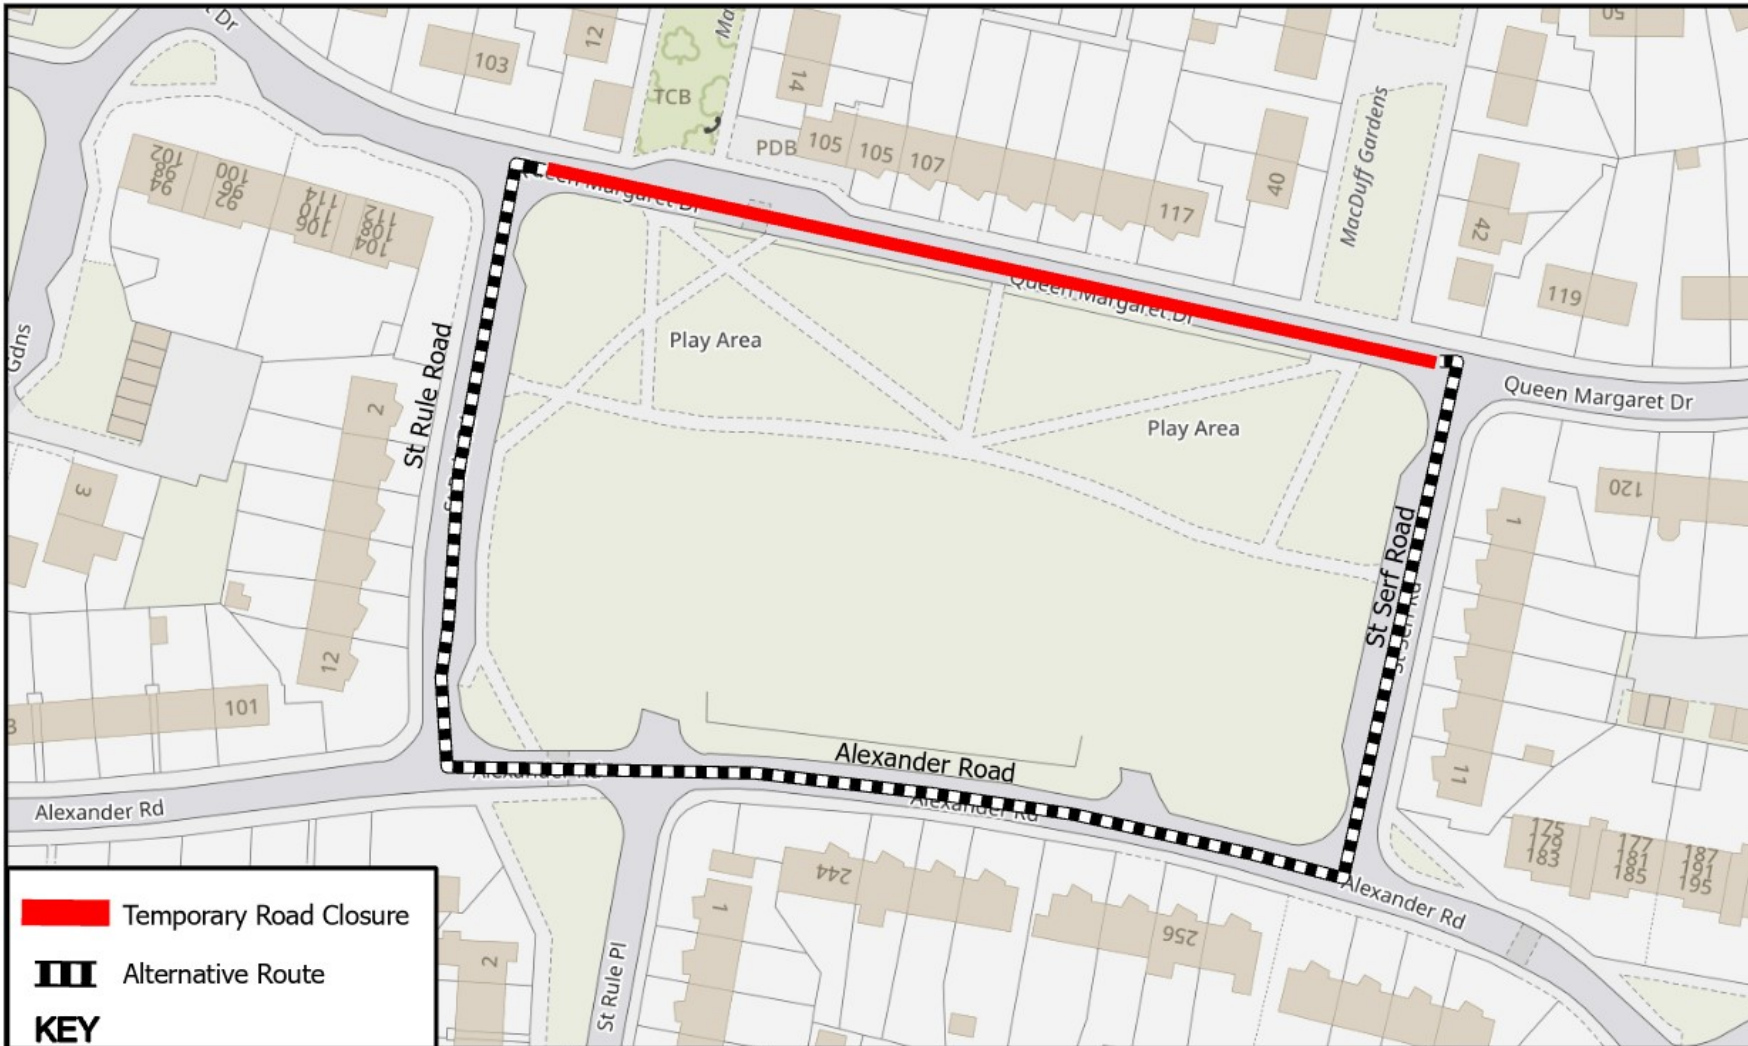

KEY

Temporary Road Closure

Alternative Route

© Crown copyright and database rights 2025.
Ordnance Survey 100023385
Aerial Photography © copyright Getmapping.

N

Scale: 1:889

Temporary Road Closure
Queen Margaret Drive, Glenrothes

Prepared By: MR
Service: Roads & Transportation
Printing Date: 04/03/25