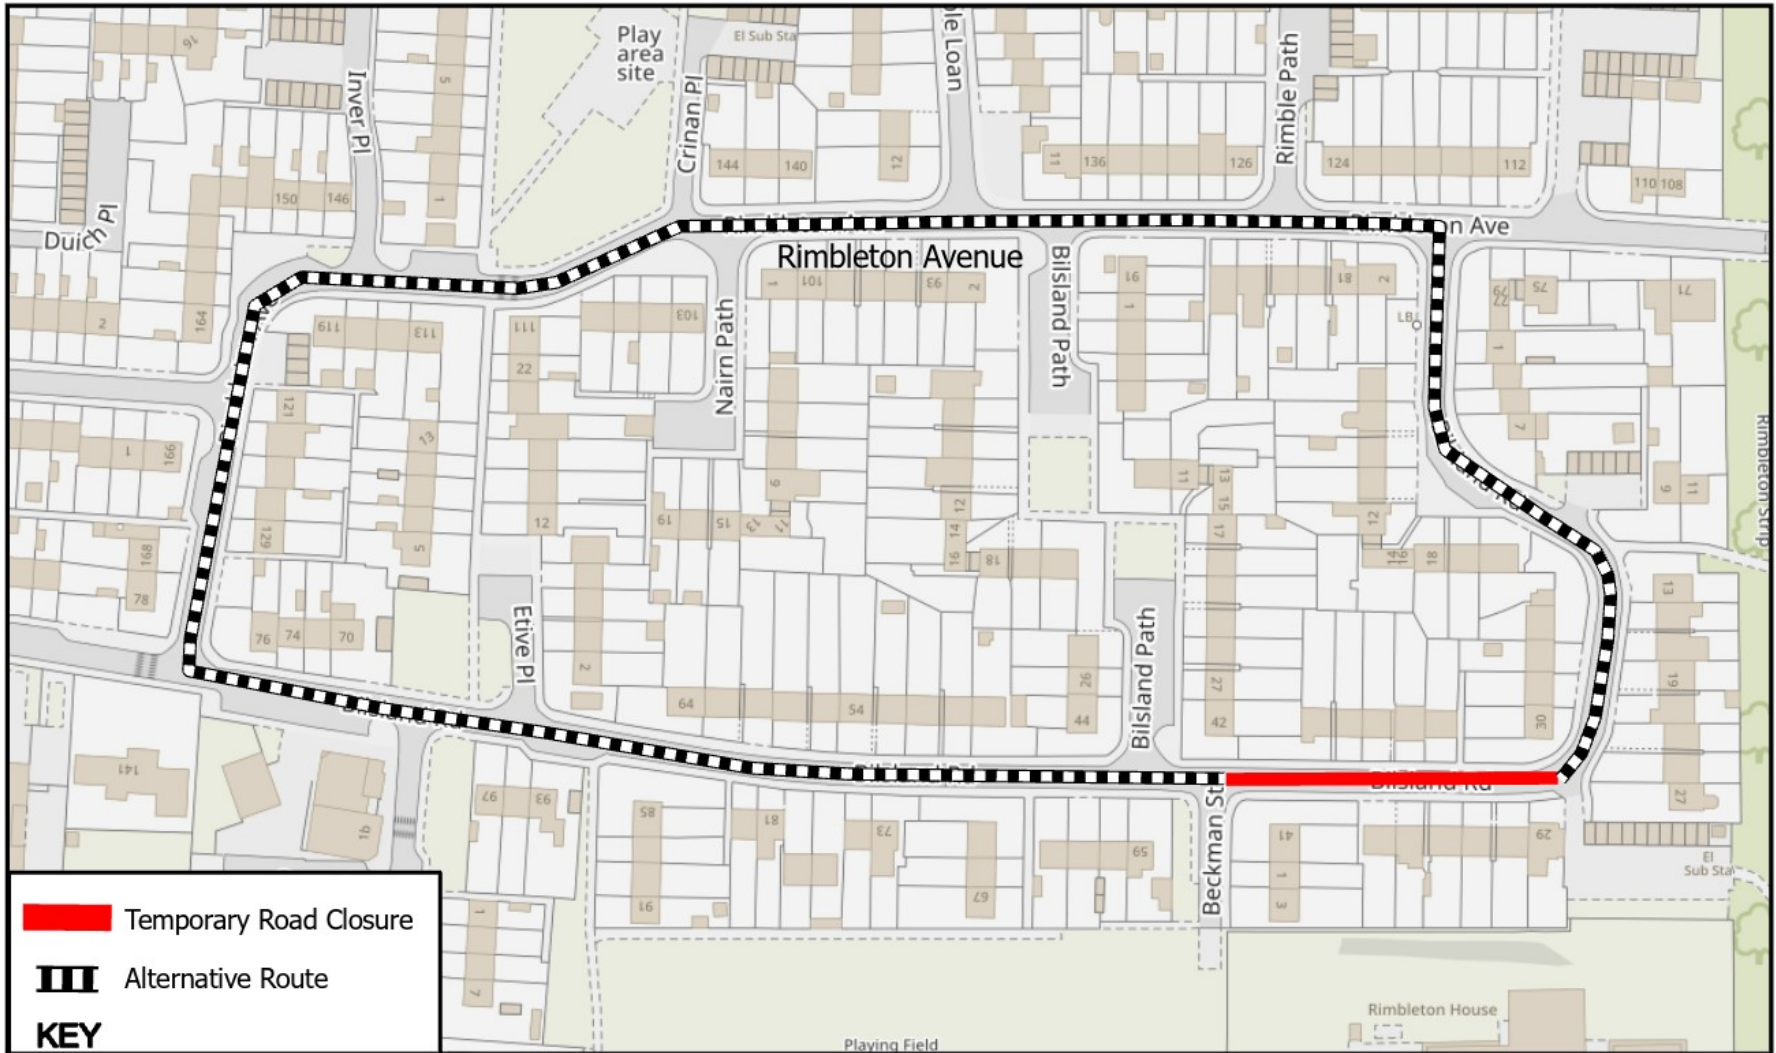

KEY

- Temporary Road Closure
- Alternative Route

© Crown copyright and database rights 2025.
Ordnance Survey 100023385
Aerial Photography © copyright Getmapping.

Scale: 1:1,389

Temporary Road Closure
Bilisland Road, Glenrothes

Prepared By: MR
Service: Roads & Transportation
Printing Date: 04/03/25