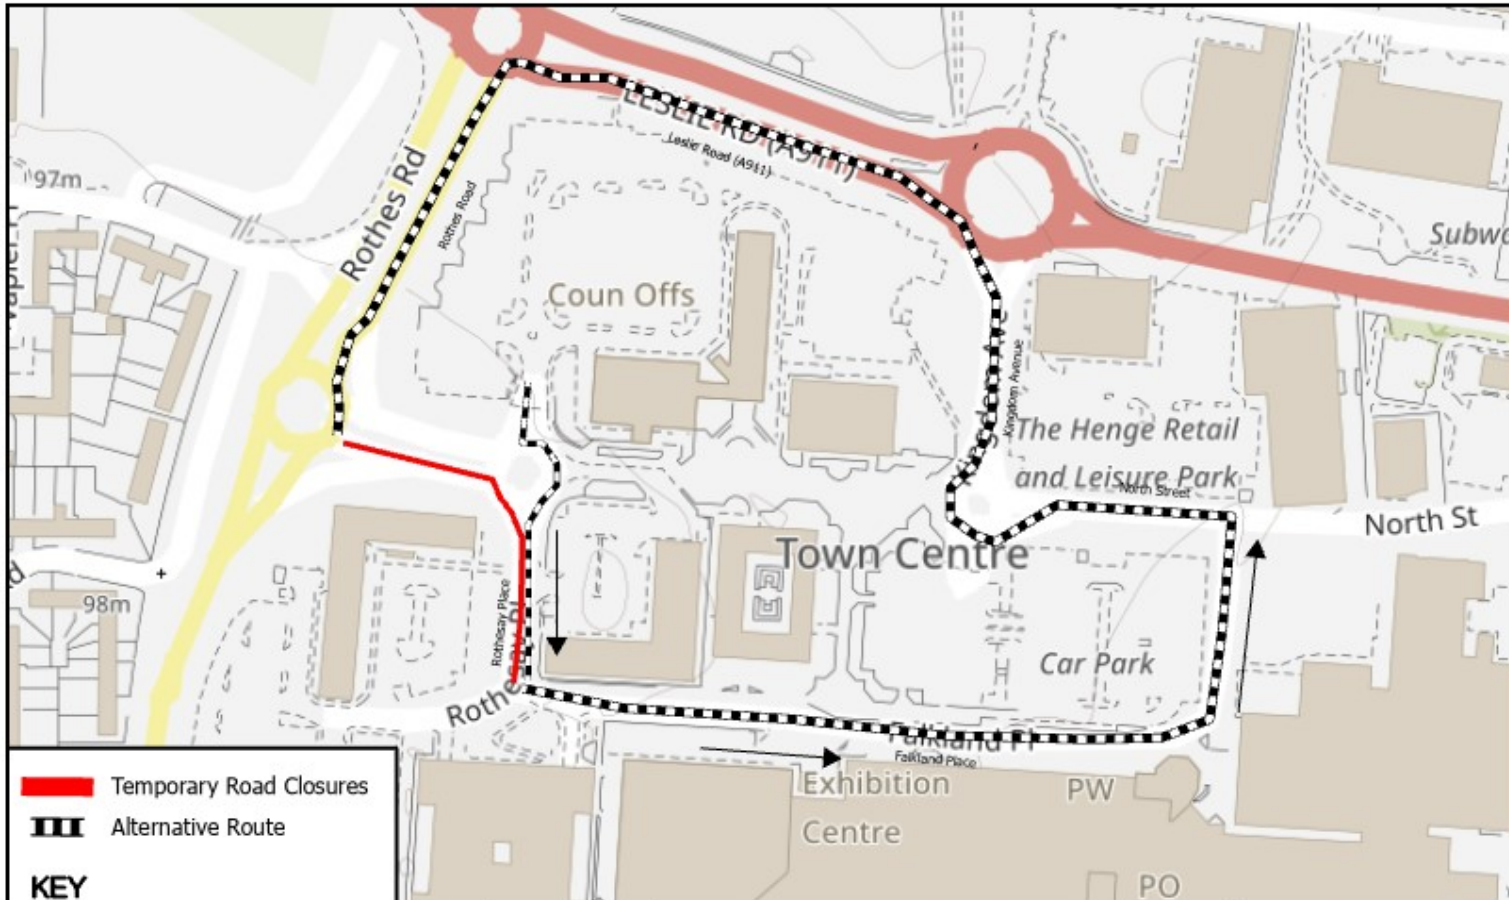

© Crown copyright and database rights 2024.
Ordnance Survey 100023385
Aerial Photography © copyright Getmapping.

N
Scale: 1:1,926

Temporary Traffic Restrictions
Various Streets, Glenrothes

Prepared By: NW
Service: Roads & Transportation
Printing Date: 22/08/2024