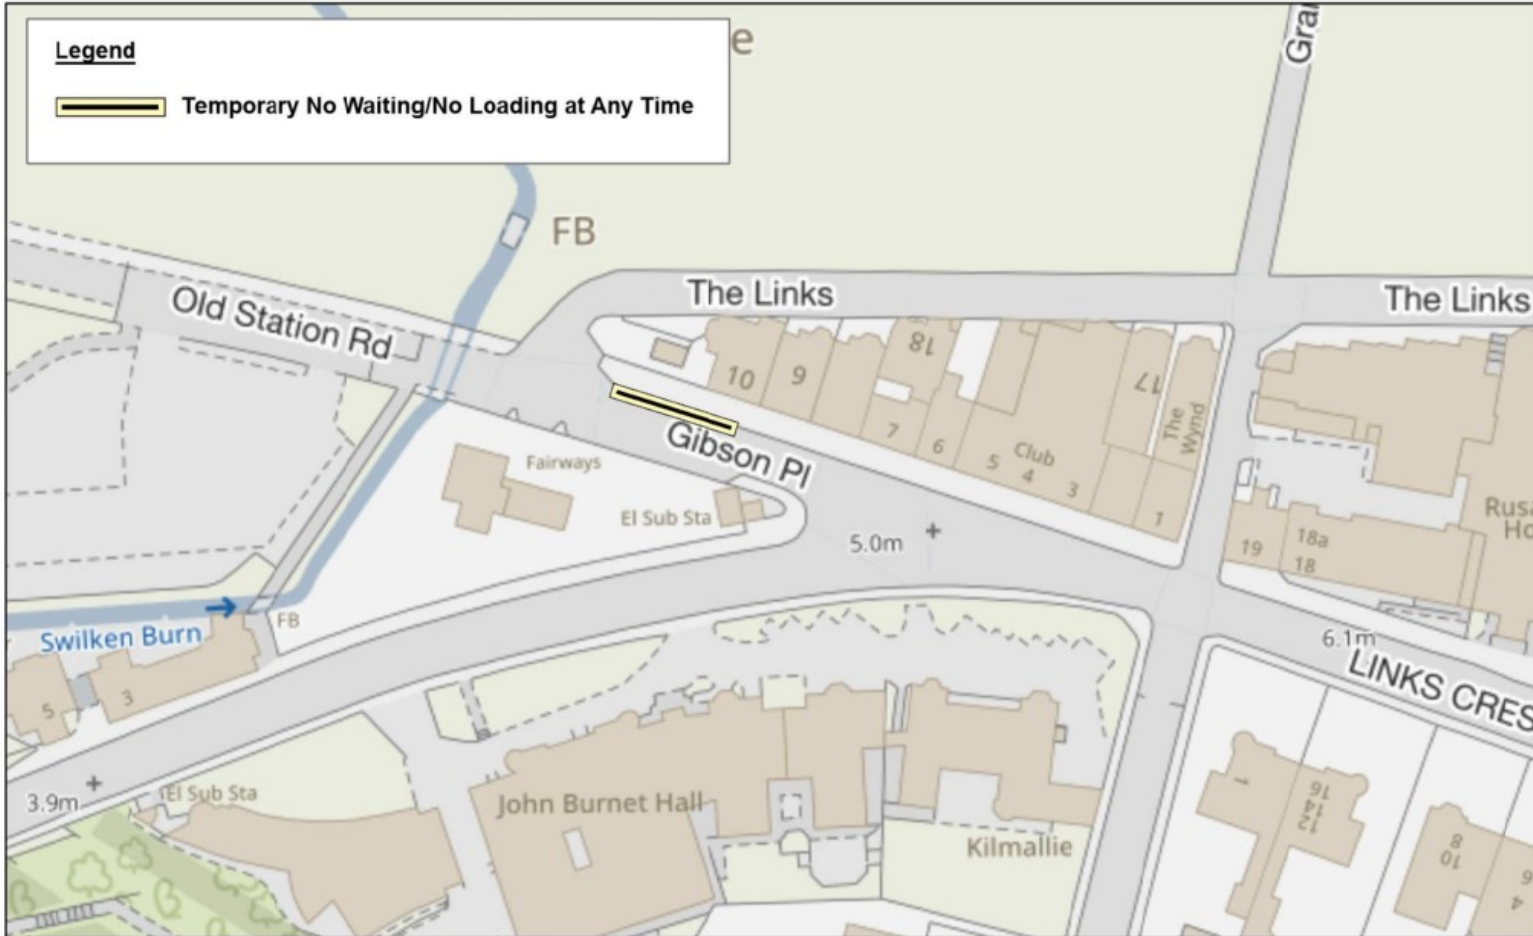

=====

Temporary No Waiting/No Loading at Any Time
Gibson Place, St Andrews

- WHERE?** St Andrews, Gibson Place (North Side), from jct. The Links in an easterly direction for a distance of 23 metres or thereby.
- WHEN?** 08/07/24 at 00.01hrs to 22/09/25 at 23.59hrs, or until earlier completion of the works.
- WHY?** To allow the safe erection and placement of hoarding.
- WHO?** CTM Group is responsible for these works and can be contacted on the telephone number below:-

Contact Telephone No. 01786 812465

Legend

 Temporary No Waiting/No Loading at Any Time

© Crown copyright and database rights 2024.
 Ordnance Survey 100023385
 Aerial Photography © copyright Getmapping.

N

 Scale: 1:1,500