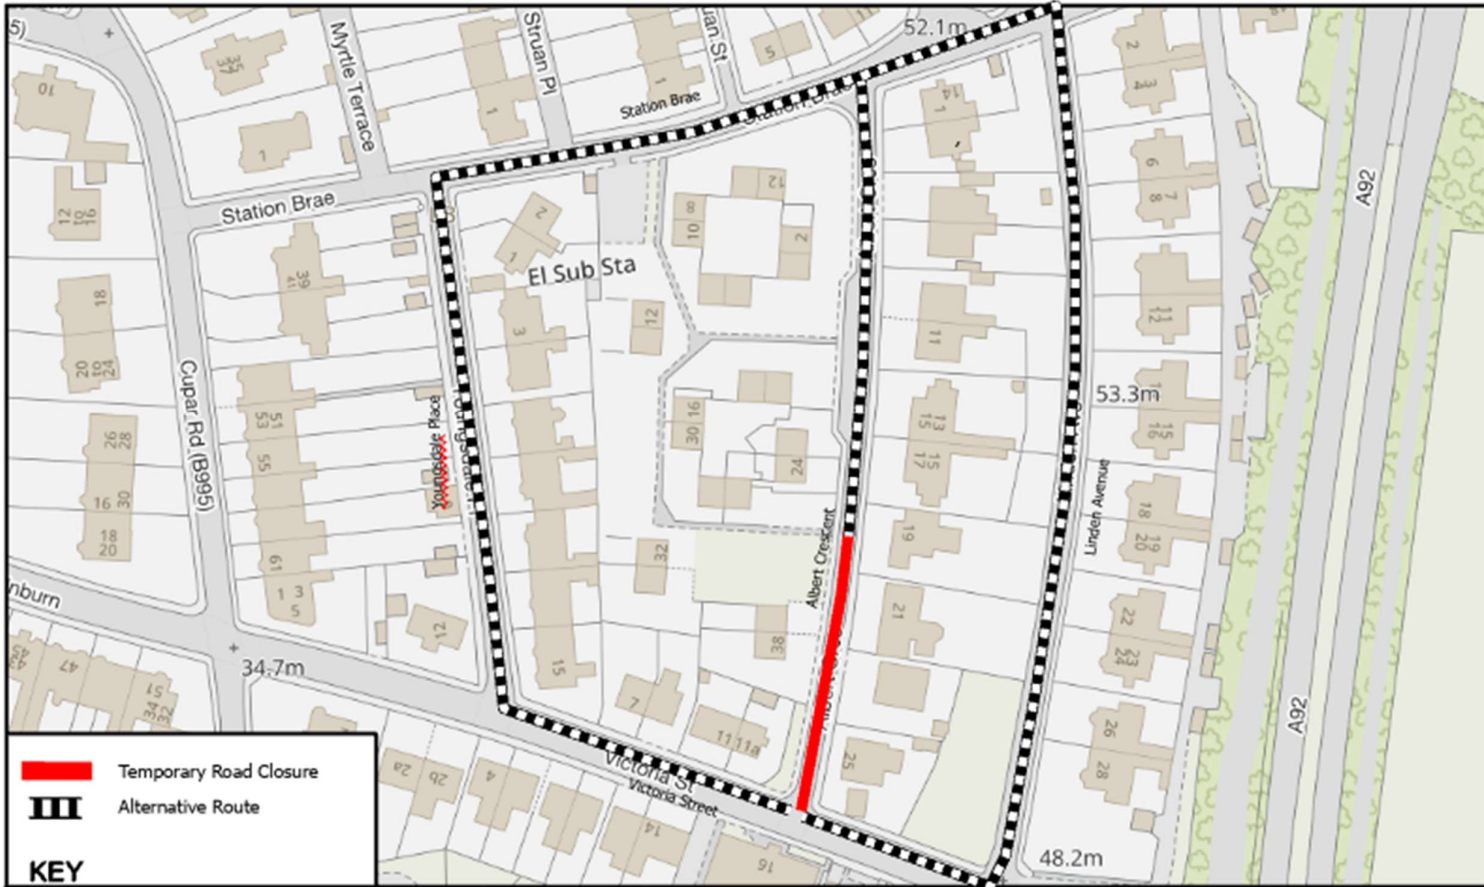

=====

**Temporary Road Closure**  
**Albert Crescent, Newport-On-Tay**

**WHERE?** Newport-On-Tay, Albert Crescent – From jct.  
Victoria Street to property no. 19.

The alternative route for vehicular traffic is via  
Victoria Street, Linden Avenue, Station Brae  
and Youngside Place.

**WHO?** Contraflow Ltd is responsible for these works and  
can be contacted as follows:

Contact Tel. No: 01236 862400

**KEY**

 Temporary Road Closure

 Alternative Route

© Crown copyright and database rights 2024.  
 Ordnance Survey 100023385  
 Aerial Photography  
 © copyright Getmapping.

N  
 Scale:  
 1:1,335

Albert Crescent, Newport-On-Tay  
 Temporary Road Closure

Prepared By: NW  
 Service: Roads & Transportation  
 Printing Date: 18/12/2024