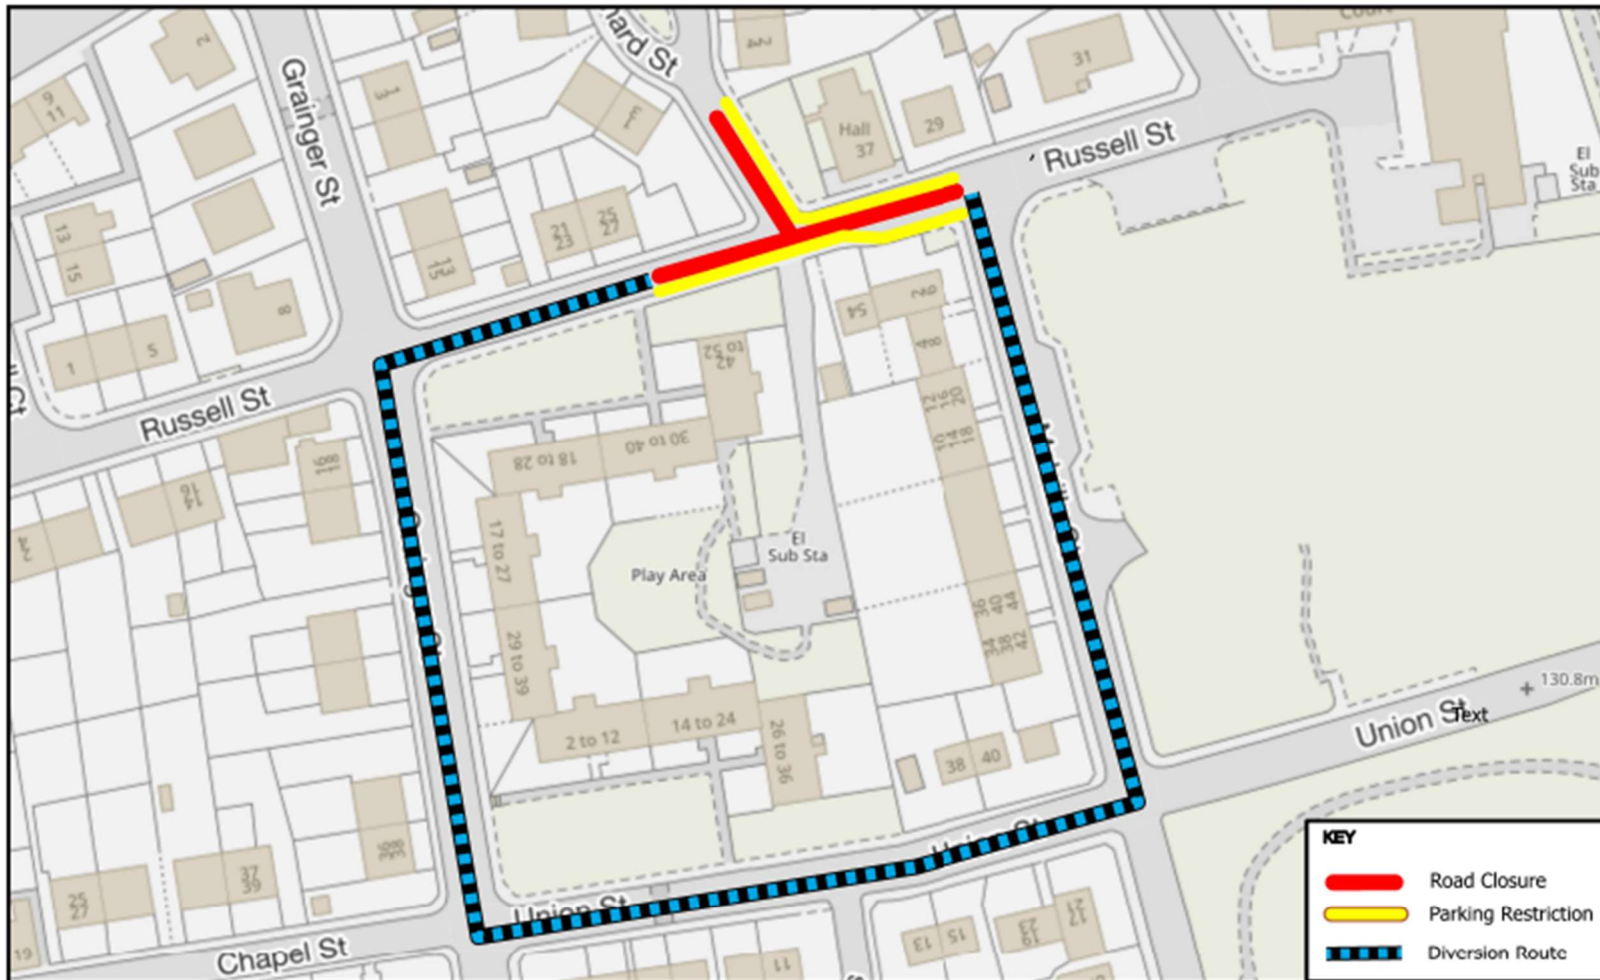

# Temporary Road Closure & Parking Restrictions

**WHERE ?** Russell Street & Kennard Street, Lochgelly.

Road Closure (from outside property number 27 Russell Street to Jct. Melville Street & from outside property number 3 Kennard Street to Jct. Russell Street).

Parking Restrictions (from opposite property number 27 Russell Street to Jct. Melville & from outside property number 2 Kennard Street to outside property number 29 Russell Street).

The alternative route for through traffic is via, Grainger Street, Union Street, Melville Street.

Access for emergency service vehicles will be maintained.

Pedestrian access will be maintained.

**WHEN ?** From 9am Wednesday 4<sup>th</sup> December 2024 to 23.59pm Thursday 5<sup>th</sup> December 2024.

KEY	
	Road Closure
	Parking Restriction
	Diversion Route

© Crown copyright and database rights 2024.  
 Ordnance Survey 100023385  
 Aerial Photography © copyright Getmapping.

N  
  
 Scale: 1:1,000

**Russell Street/Kennard Street, Lochgelly.**  
 Prepared By: BL  
 Service: Roads & Transportation