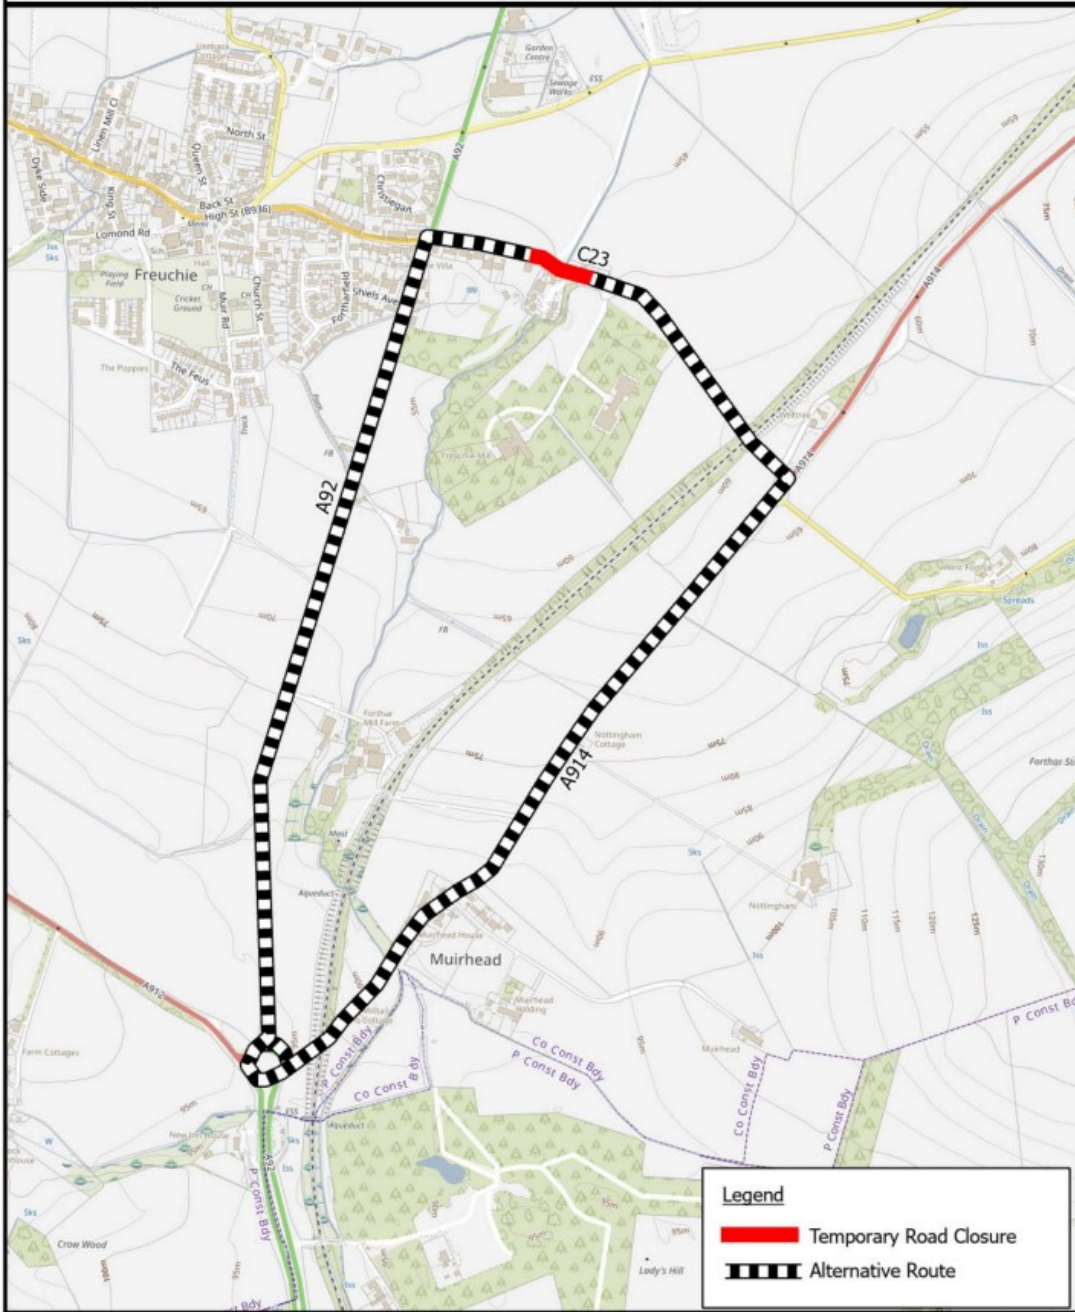

=====

Temporary Road Closure **C23 Freuchie Mill Road**

WHERE? C23 Freuchie Mill Road, between Freuchie Mill House and Middle Cottage.

The alternative route for vehicular traffic is via C23, A92 and A914.

Access for emergency services and pedestrians will be maintained.

WHEN? 07/10/24 at 08.00hrs to 18/10/24 at 16.00hrs, or until earlier completion of the works.

WHY? To allow carriageway resurfacing and drainage works to be carried out in safety.

Service: Roads & Transportation

Temporary Road Closure C23 Freuchie Mill Road

Printing Date: 08 August 2024

© Crown copyright and database rights 2024.
Ordnance Survey 100023385
Aerial Photography © copyright Getmapping.