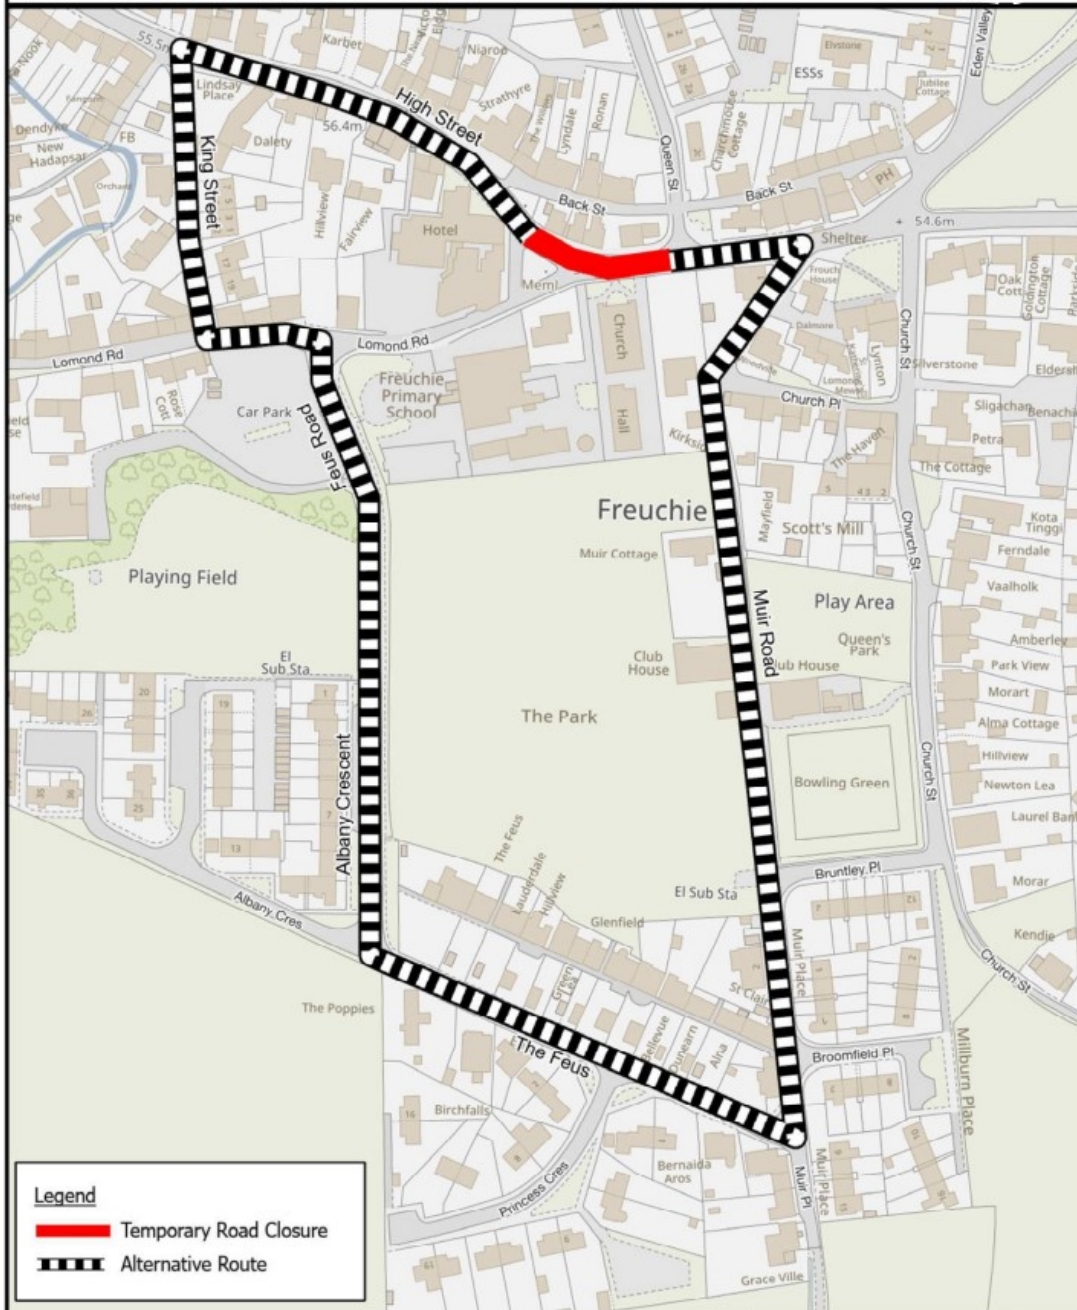

Temporary Road Closure
High Street, Freuchie
Freuchie Christmas Lights Switch On

WHERE? High Street, Freuchie adjacent to War Memorial.

The alternative route for vehicular traffic is via Muir Road, The Feus, Albany Crescent, Feus Road, Lomond Road and King Street.

Access for emergency service vehicles and pedestrians will be maintained.

WHEN? 07/12/24 between 17.10hrs and 17.50hrs.

WHY? To allow the Freuchie Christmas Lights Switch On to take place in safety.

WHO? Freuchie Community Council is responsible for this event and can be contacted as follows:

Organiser: 079073035877

Temporary Road Closure Freuchie Christmas Lights Switch On

Prepared By: CD

Service: Roads & Transportation

© Crown copyright and database rights 2023.
Ordnance Survey 100023385
Aerial Photography © copyright Getmapping.