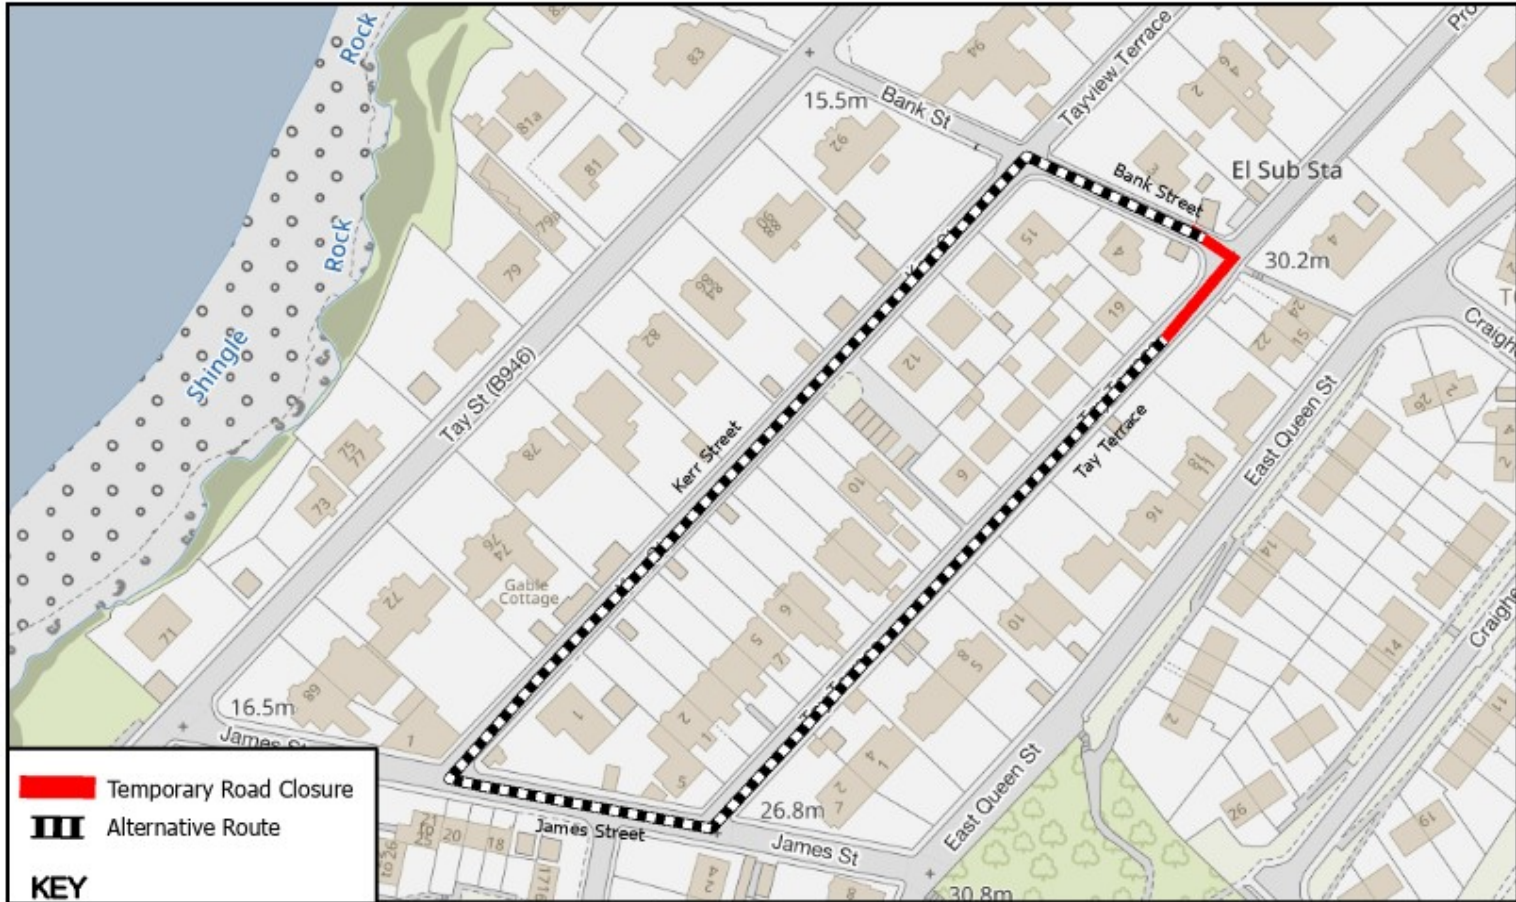

Temporary Road Closure
Tay Terrace, Newport-On-Tay

Prepared By: NW
Service: Roads & Transportation
Printing Date: 09/01/25