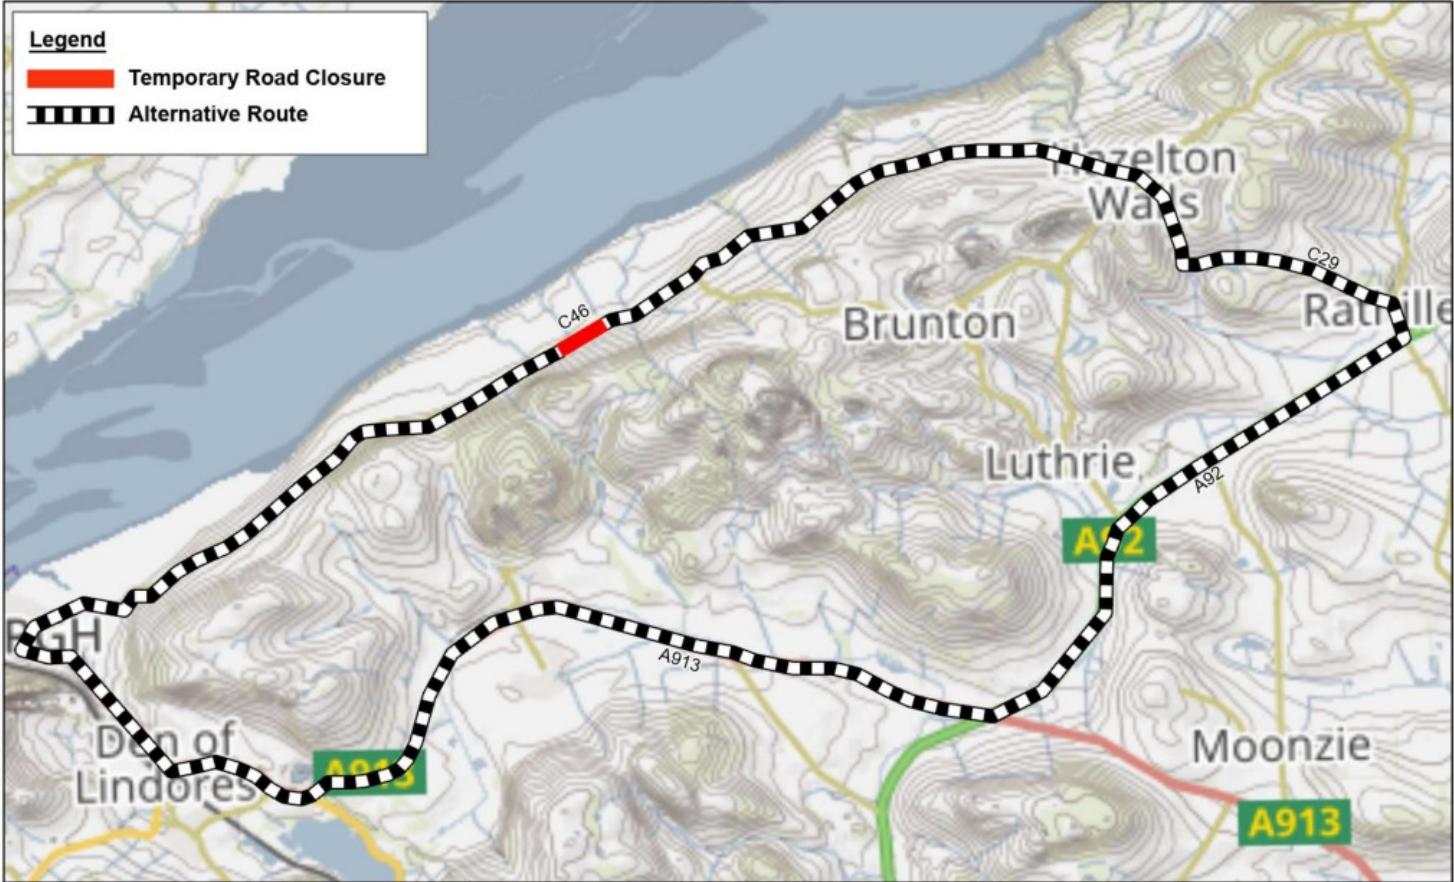

© Crown copyright and database rights 2024.
Ordnance Survey 100023385
Aerial Photography © copyright Getmapping.

N

Scale: 1:80,000

Temporary Road Closure
C46 Logie Farm

Service: Roads & Transportation
Printing Date: 21 August 2024