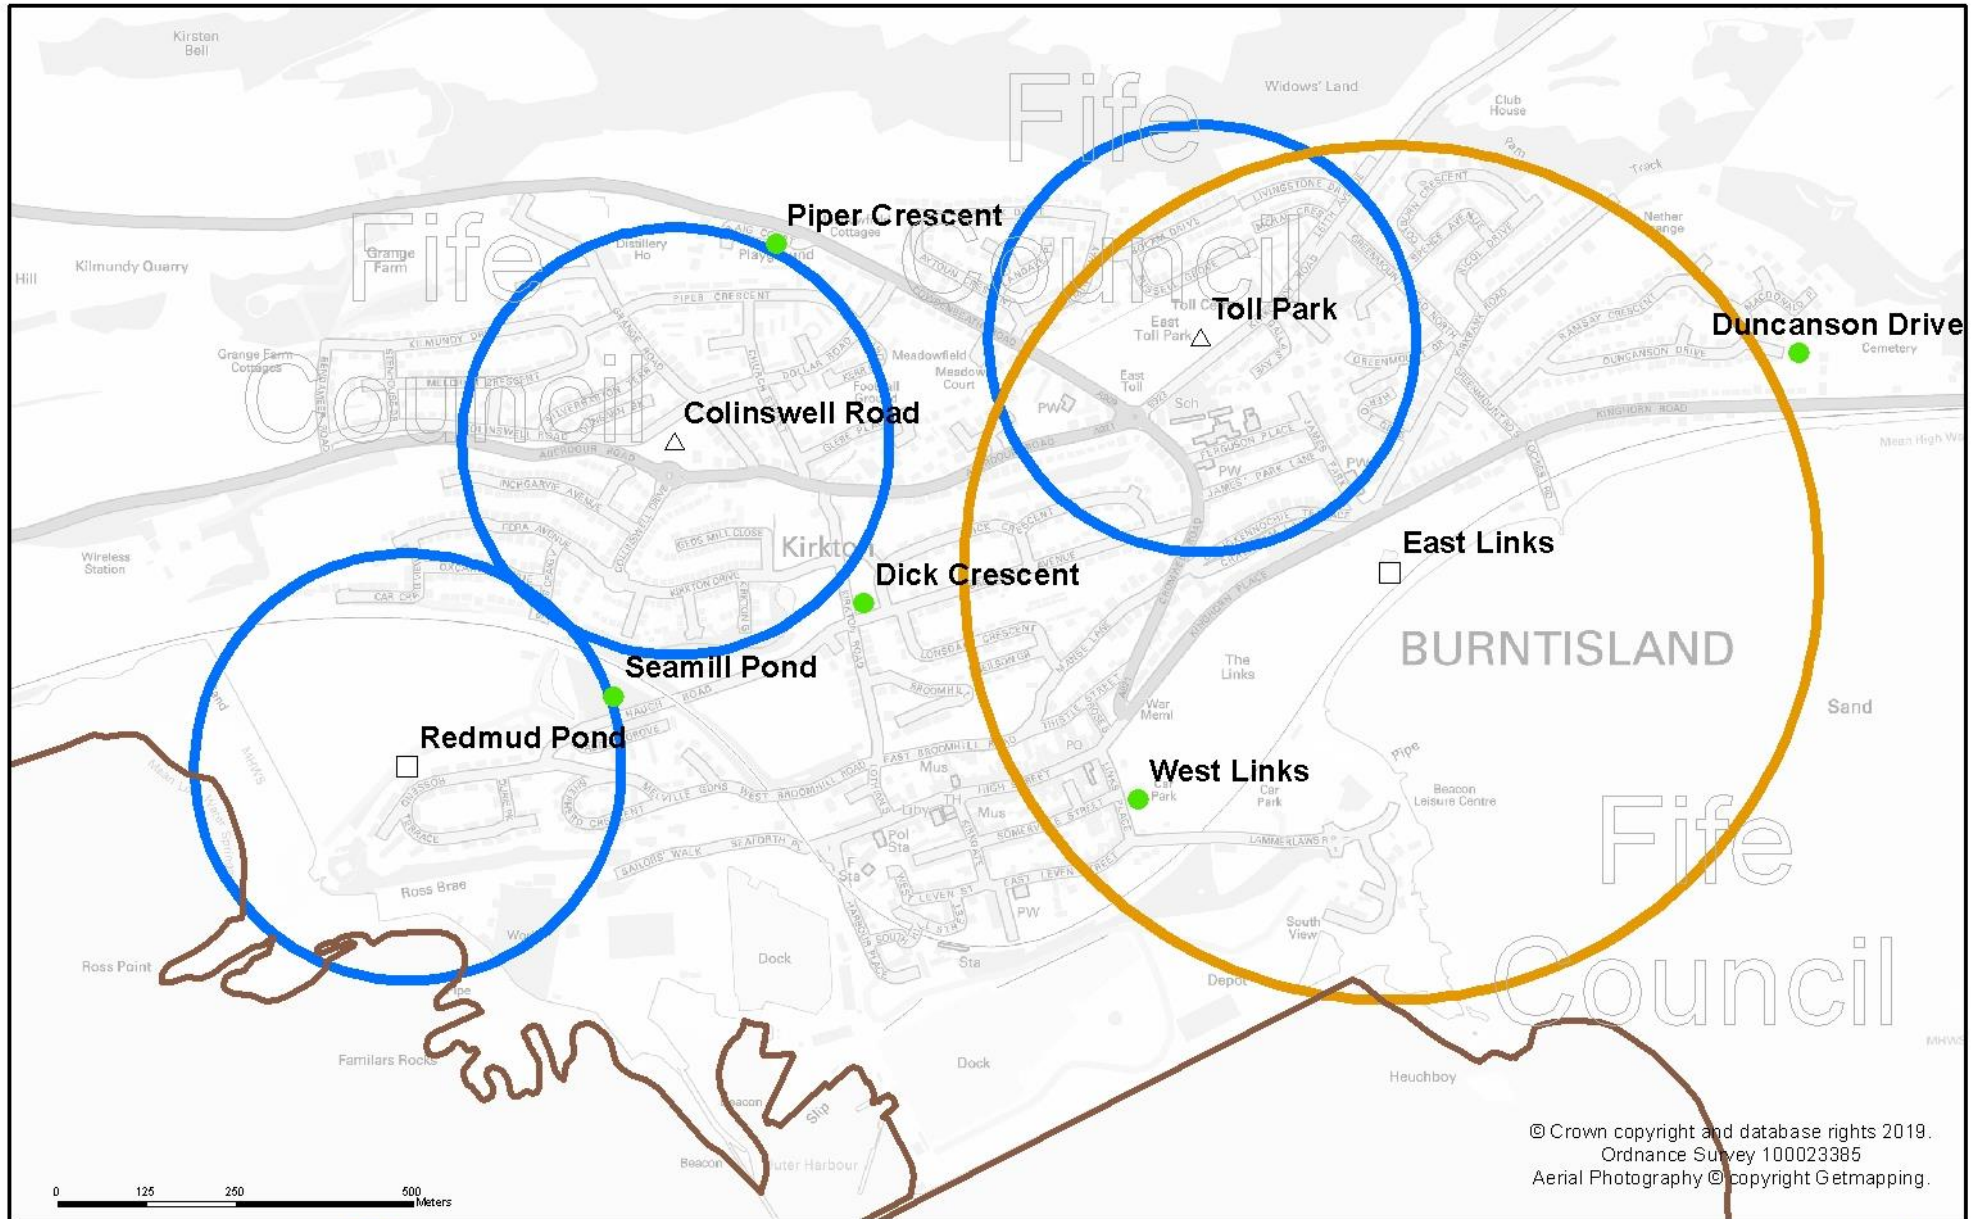

© Crown copyright and database rights 2019.
Ordnance Survey 100023385
Aerial Photography © copyright Getmapping.

	Greenspace for play. This greenspace to be transformed with new play features, such as logs etc. Play equipment not to be replaced.		Town Play Park		maintain
	Local Play Park Within the circle, it's a 5 minute walk to a local play park from a house.		Destination Play Park		improve
					new
					non Fife Council site

N

Scale: 1:6,802

proposed Play Spaces Categorisation

Prepared By:	kokane-15	Job ID:	
Service:	Communities & Neighbourhoods		
Printing Date:	14 June 2019		

\\gisnas\UserData\ParkandCountryside\Kevin O Kane\PLAY AREA HIERARCHY\A3\LPLAY AREA HIERARCHY1.mxd