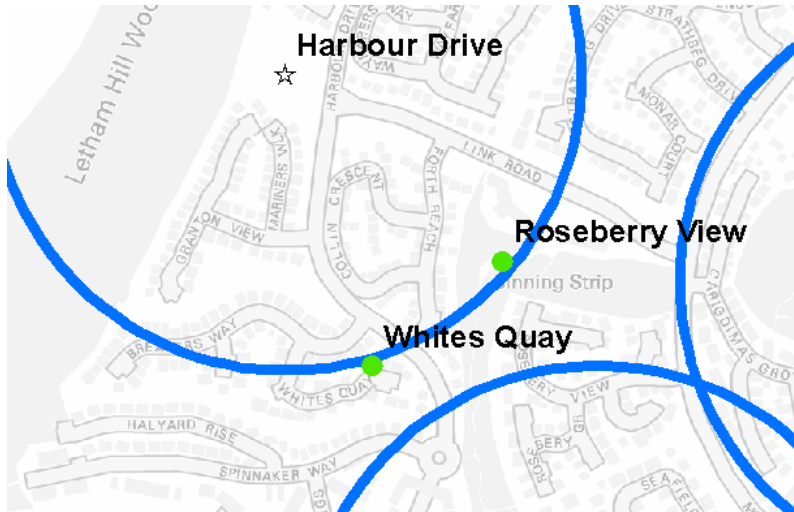

Map symbols

Green dot – greenspace for play