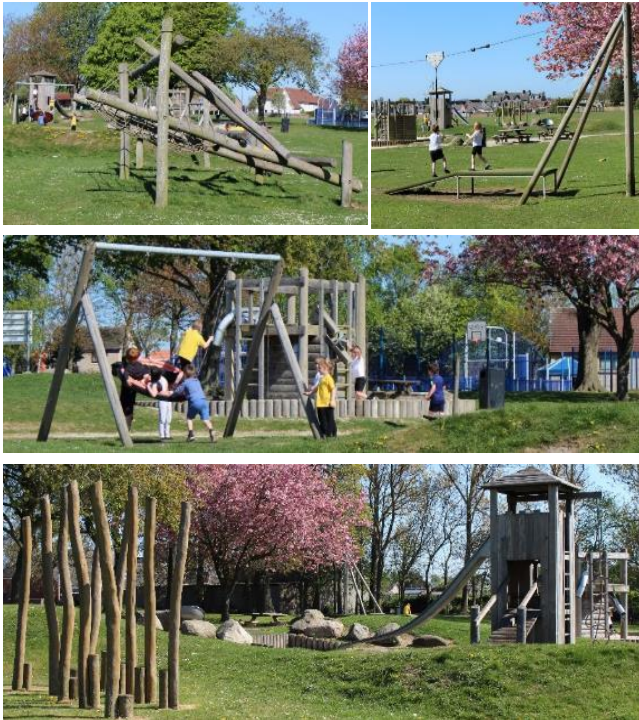

primary school age

pre school age

Map symbols

Orange circle / Town Play Park

In some towns and villages we propose larger play parks that have more equipment and where people will walk or cycle.

In Thornton we think this can be the main play park for the village

High school age (S1&S2)

Primary school age

Pre-school age

Equipment we propose to have in all town play parks

Photographs of Thornton Public Park Play Park

Map symbols

Purple circle / Destination Play Park

In the larger towns we propose destination play parks. These have equipment for the widest range of ages and the travel distance is 1.8km.

In Kirkcaldy we propose Beveridge Park Play Park to be the destination play park. In the town there is a number of local and town play parks too.

high school age

primary school age

pre school age

Photographs of Beveridge Park, Play Park, Kirkcaldy