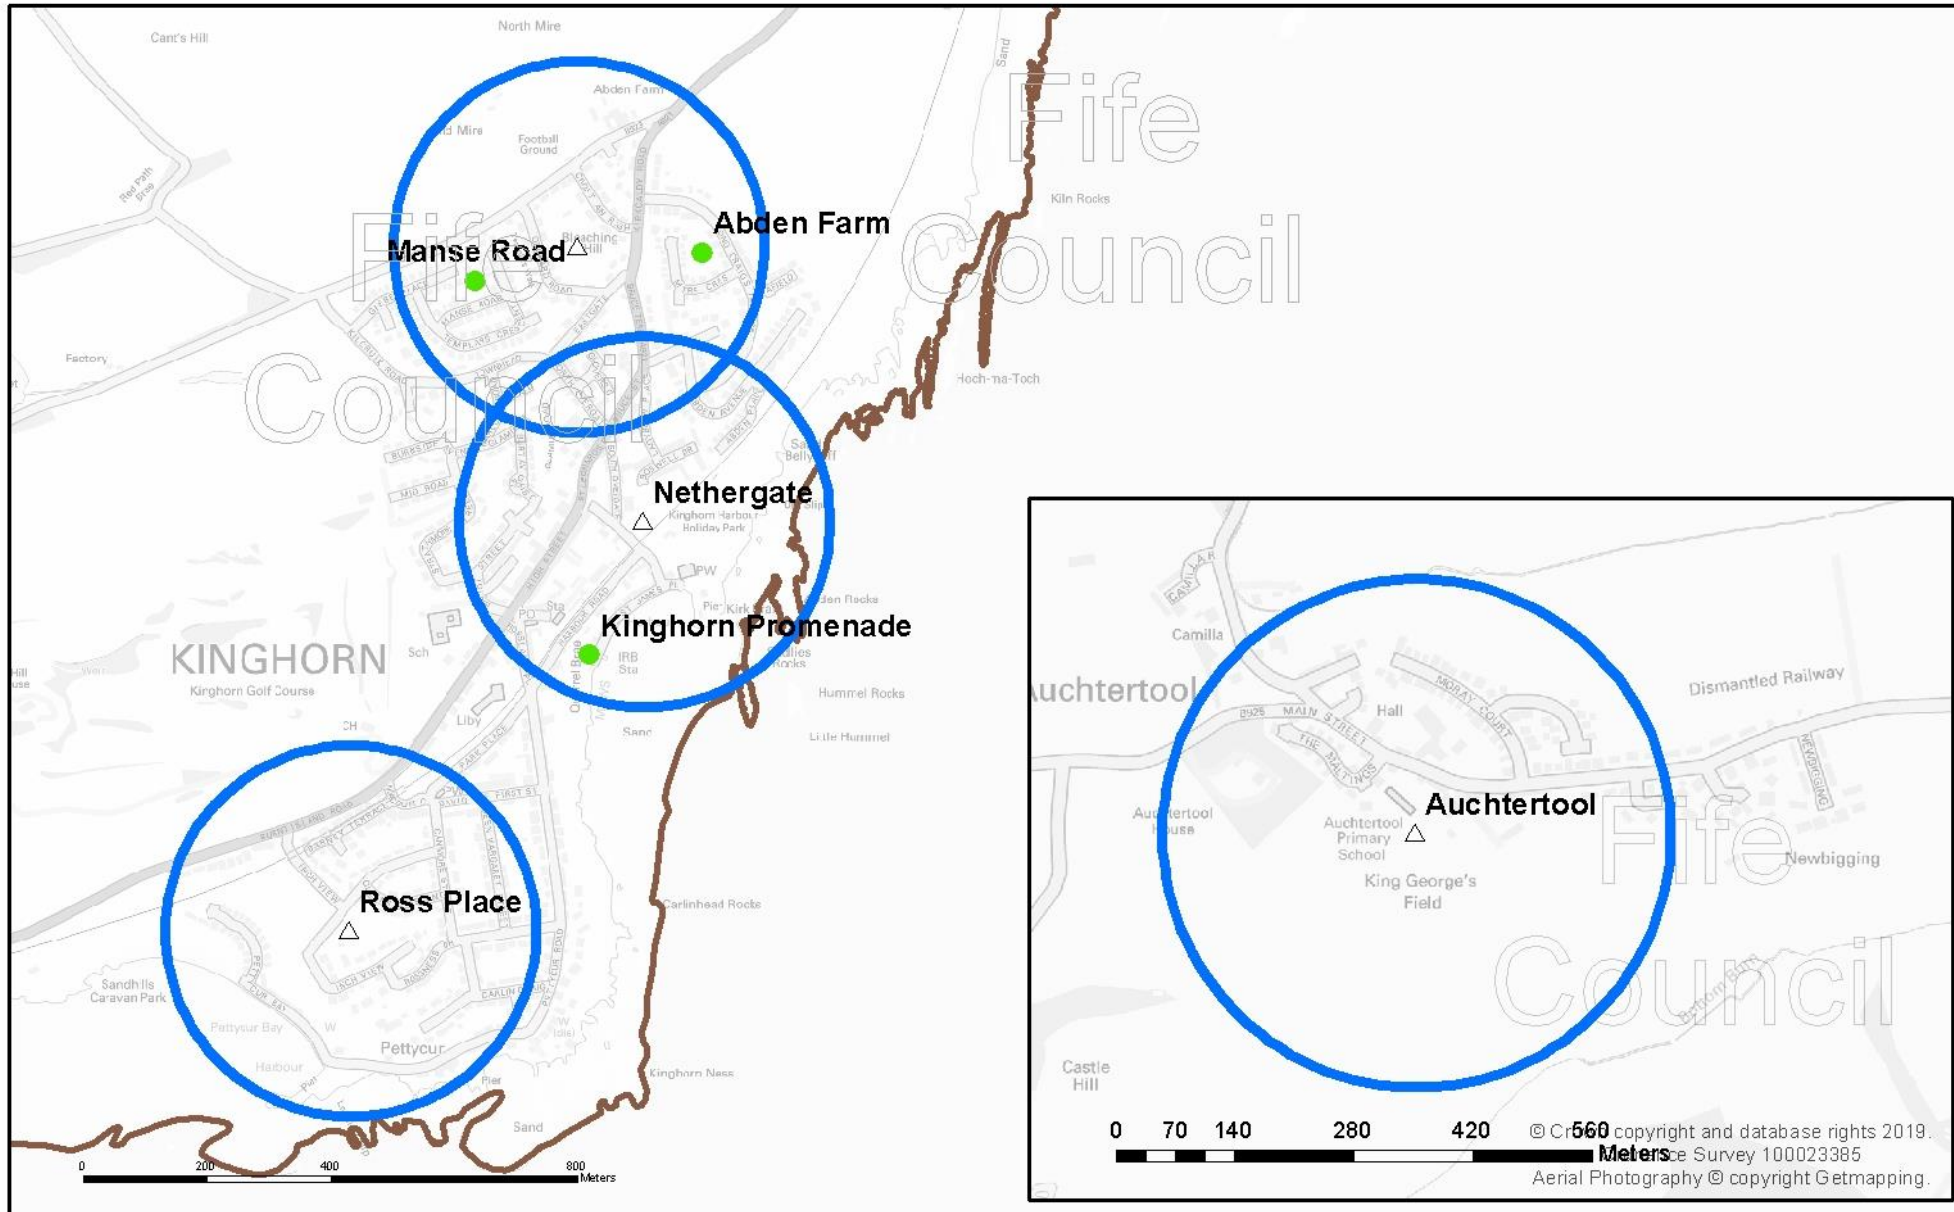

Greenspace for play. This greenspace to be transformed with new play features, such as logs etc. Play equipment not to be replaced.		Town Play Park		maintain
	Local Play Park Within the circle, it's a 5 minute walk to a local play park from a house.		Destination Play Park		improve
					new
					non Fife Council site

N

Scale: 1:7,840

proposed Play Spaces Categorisation

Prepared By:	kokane-15	Job ID:
Service:	Communities & Neighbourhoods	
Printing Date:	10 July 2019	

Vgisnas\UserData\ParkandCountryside\KevinOKane\PLAY AREA HIERARCHY\Y03LPLAY AREA HIERARCHY1.mxd