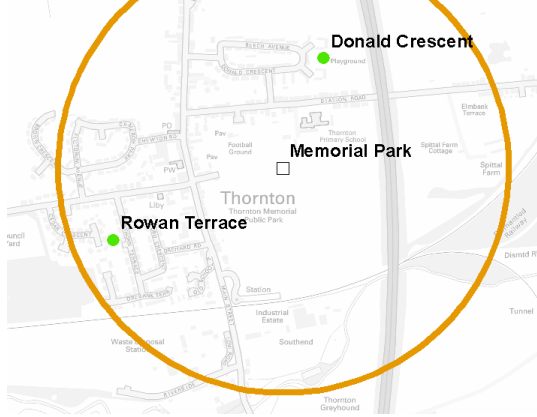

For example in Dalgety Bay we propose to create a new local play park(Harbour Drive) which would be 5 minutes walk from White's Quay

White's Quay, Dalgety Bay

Map symbols

Blue circle / Local Play Park

Within the blue circle, people can walk along streets with in 5 minutes to a local play park.

primary school age

pre school age

Map symbols

Orange circle / Town Play Park

In some towns and villages we propose larger play parks that have more equipment and where people will walk or cycle.

In Thornton we think this can be the main play park for the village