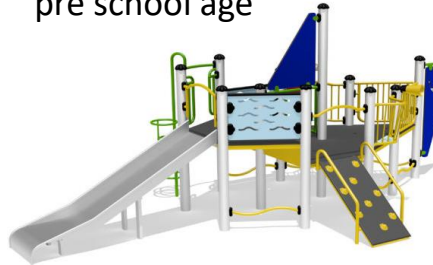

pre school age