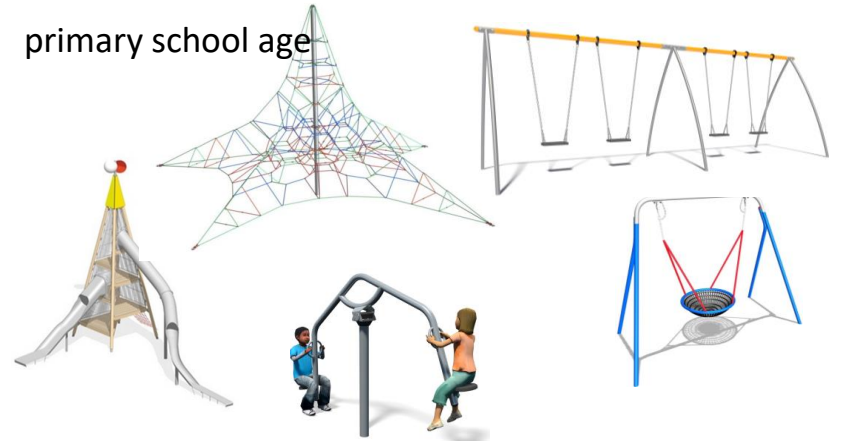

High school age (S1&S2)

Primary school age

Pre-school age

Equipment we propose to have in all town play parks

Photographs of Thornton Public Park Play Park

Map symbols

Purple circle / Destination Play Park

In the larger towns we propose destination play parks. These have equipment for the widest range of ages and the travel distance is 1.8km.

In Kirkcaldy we propose Beveridge Park Play Park to be the destination play park. In the town there is a number of local and town play parks too.

high school age

primary school age

pre school age

Photographs of Beveridge Park, Play Park, Kirkcaldy