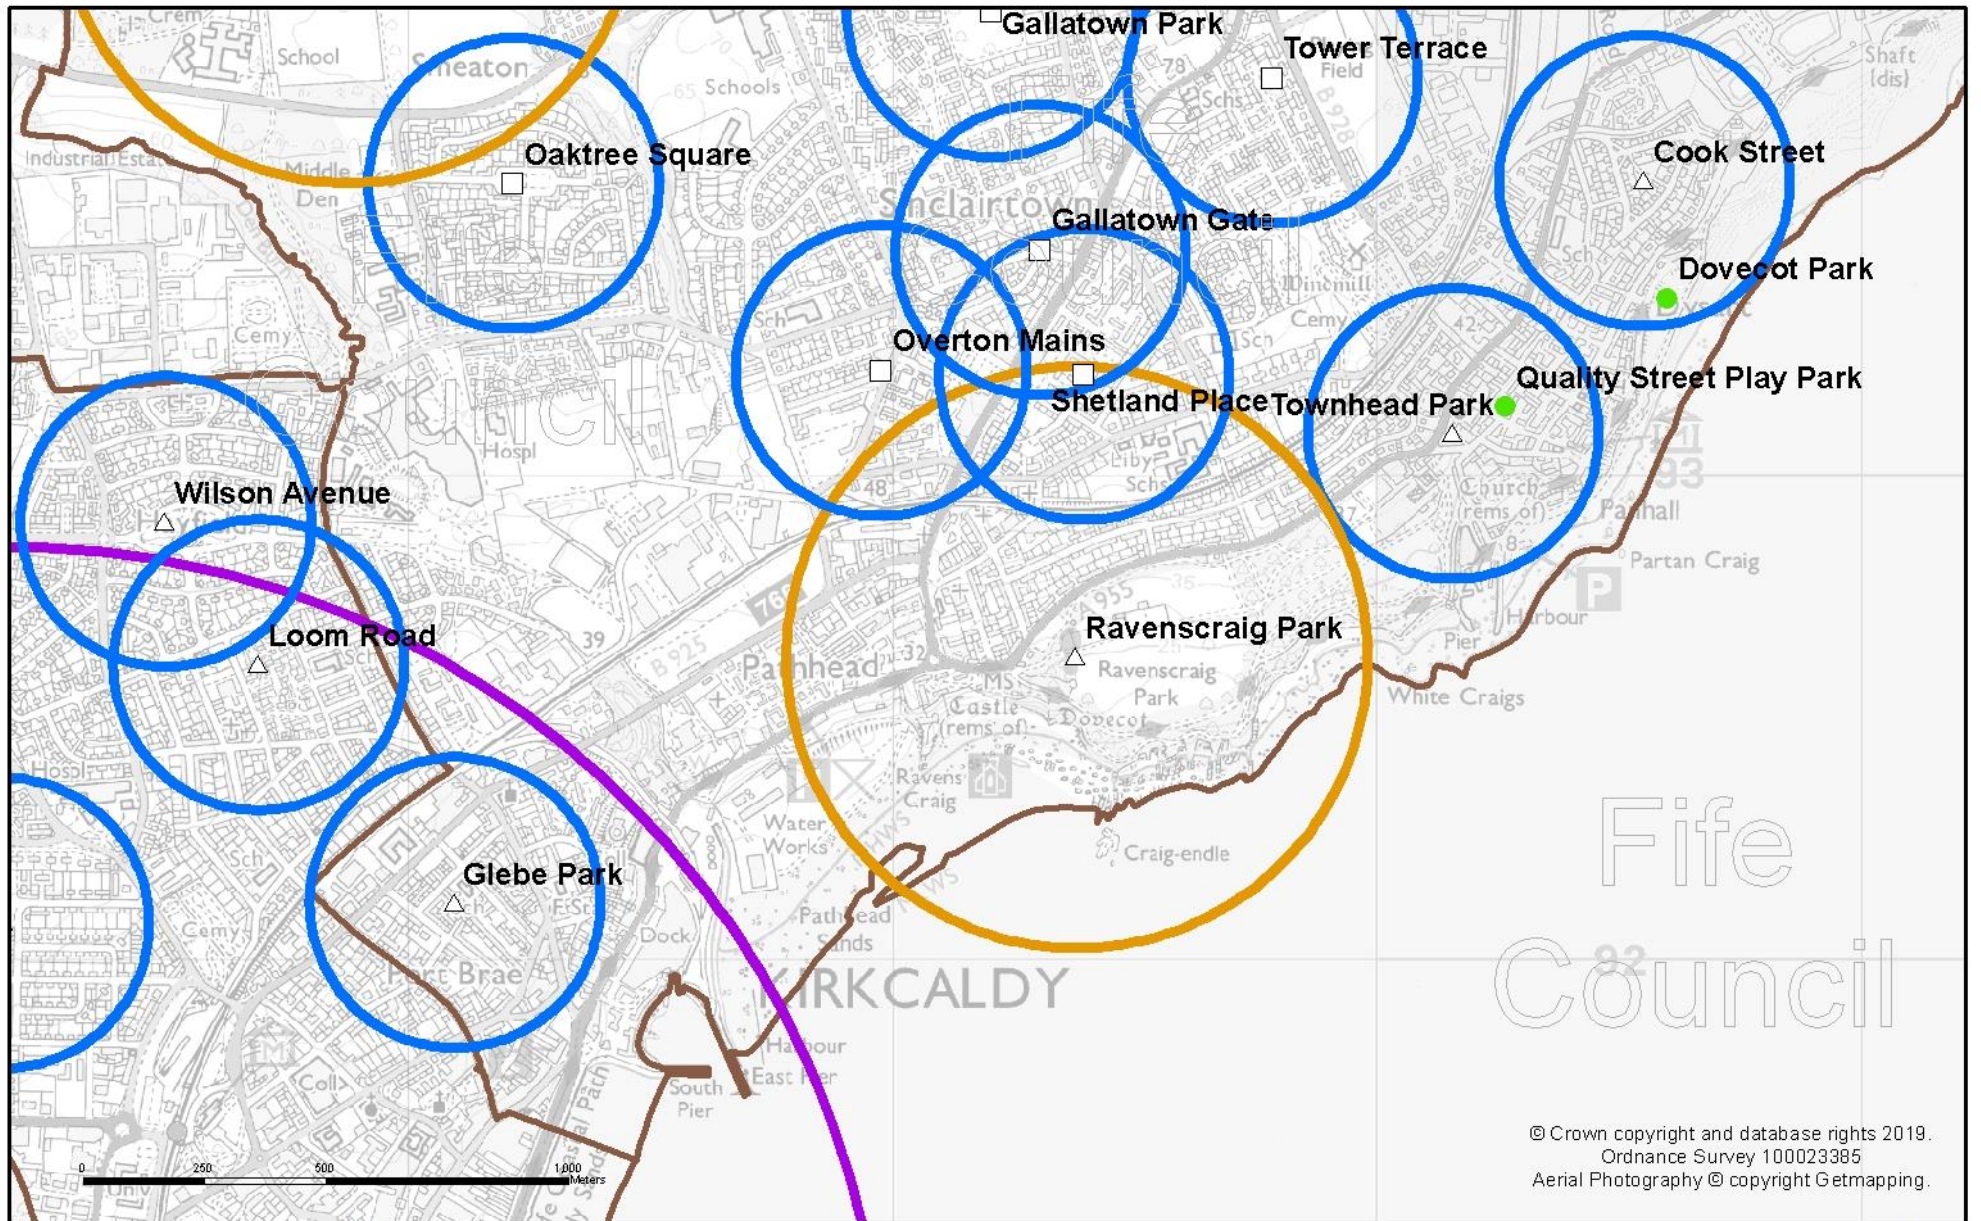

© Crown copyright and database rights 2019.
Ordnance Survey 100023385
Aerial Photography © copyright Getmapping.

Greenspace for play. This greenspace to be transformed with new play features, such as logs etc. Play equipment not to be replaced.	Town Play Park	maintain improve new non Fife Council site
Local Play Park Within the circle, it's a 5 minute walk to a local play park from a house.	Destination Play Park	

N

Scale: 1:10,000

proposed Play Spaces Categorisation

Prepared By:	kokane-15	Job ID:
Service:	Communities & Neighbourhoods	
Printing Date:	10 July 2019	

\\gisnas\UserData\ParkandCountryside\KevinO'Kane\PLAY AREA HIERARCHY\A3\LPLAY AREA HIERARCHY1.mxd