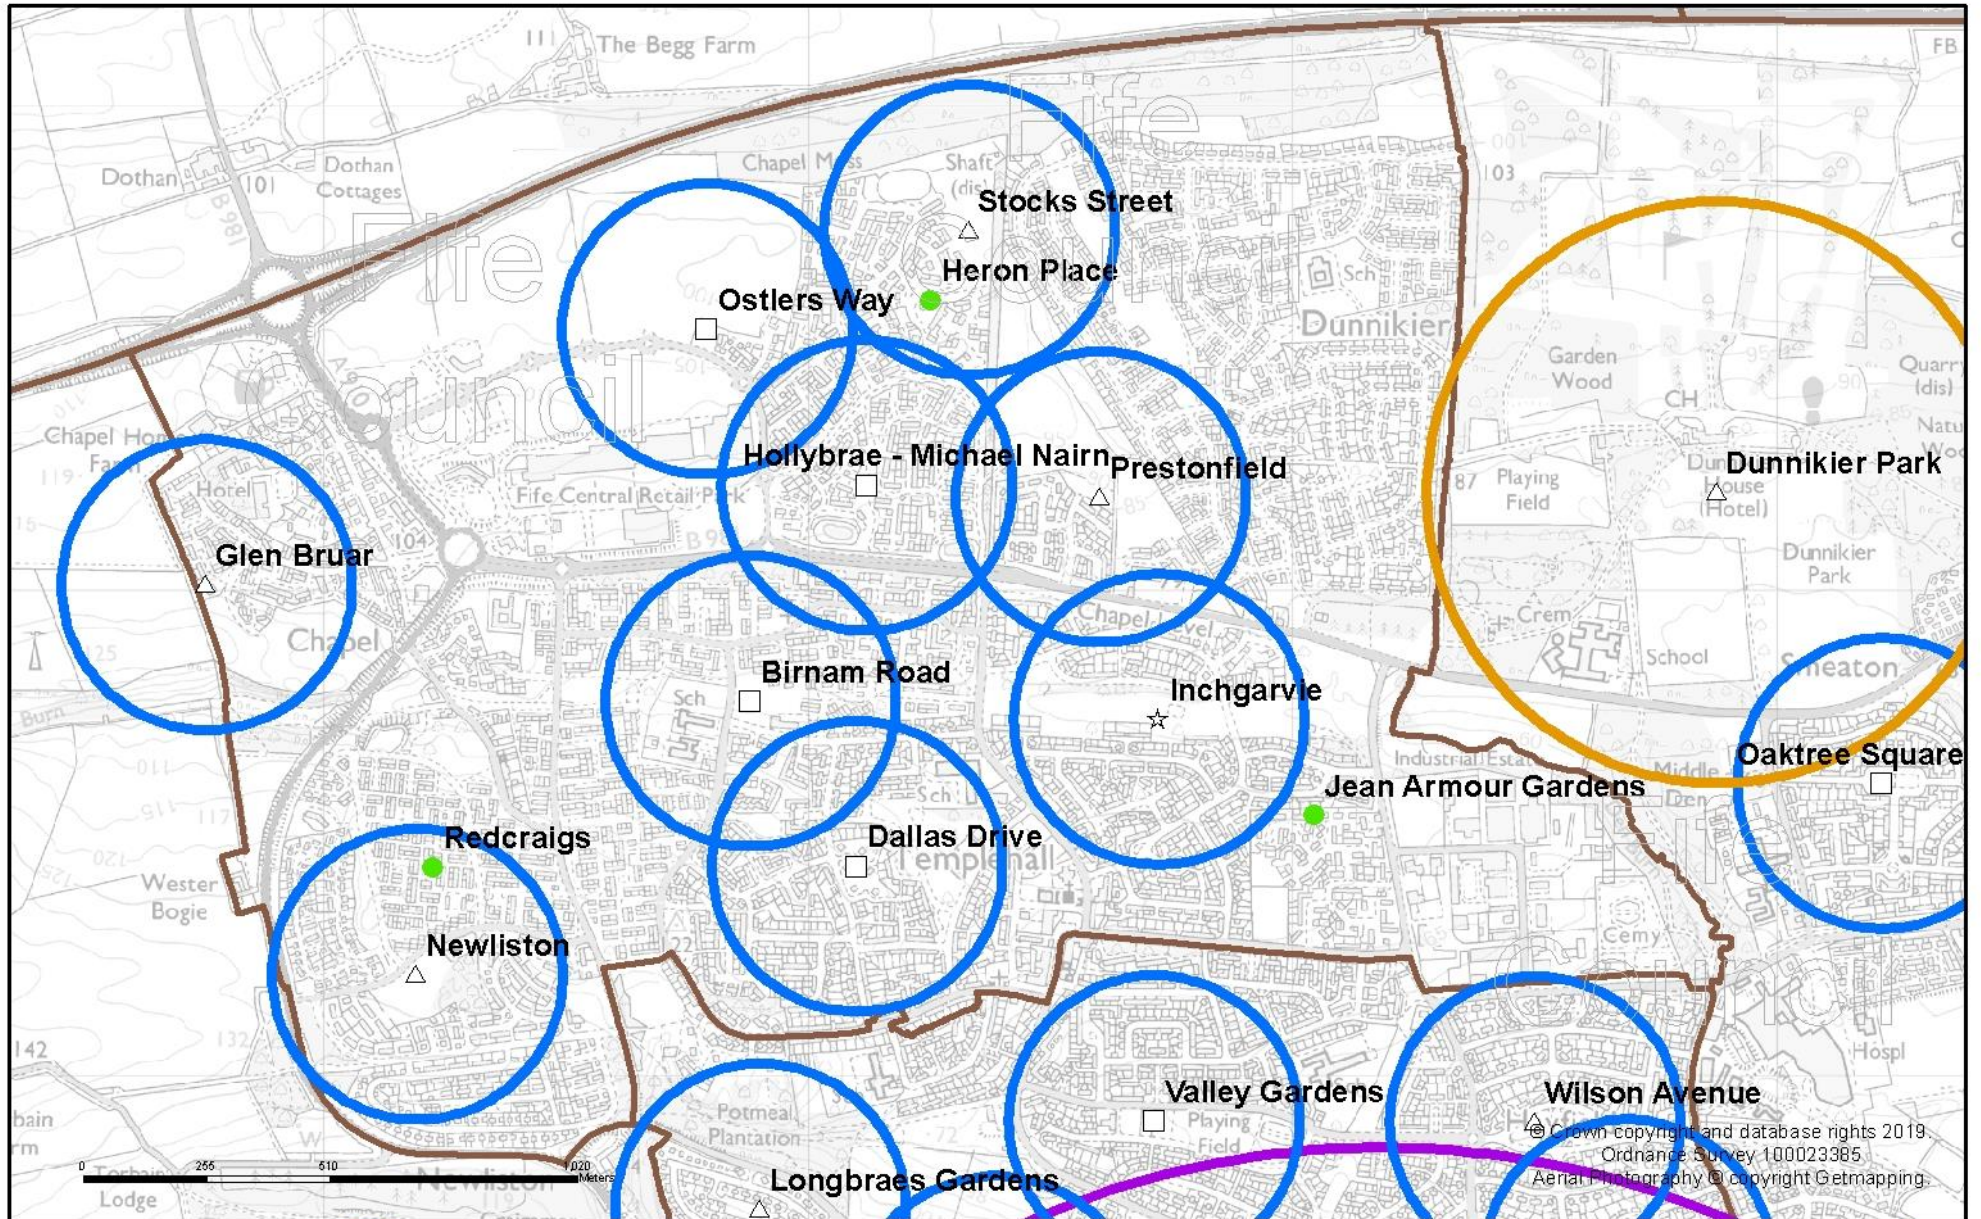

© Crown copyright and database rights 2019.
 Ordnance Survey 100023385
 Aerial Photography © copyright Getmapping.

	Greenspace for play. This greenspace to be transformed with new play features, such as logs etc. Play equipment not to be replaced.		maintain
	Local Play Park Within the circle, it's a 5 minute walk to a local play park from a house.		improve
	Town Play Park		new
	Destination Play Park		non Fife Council site