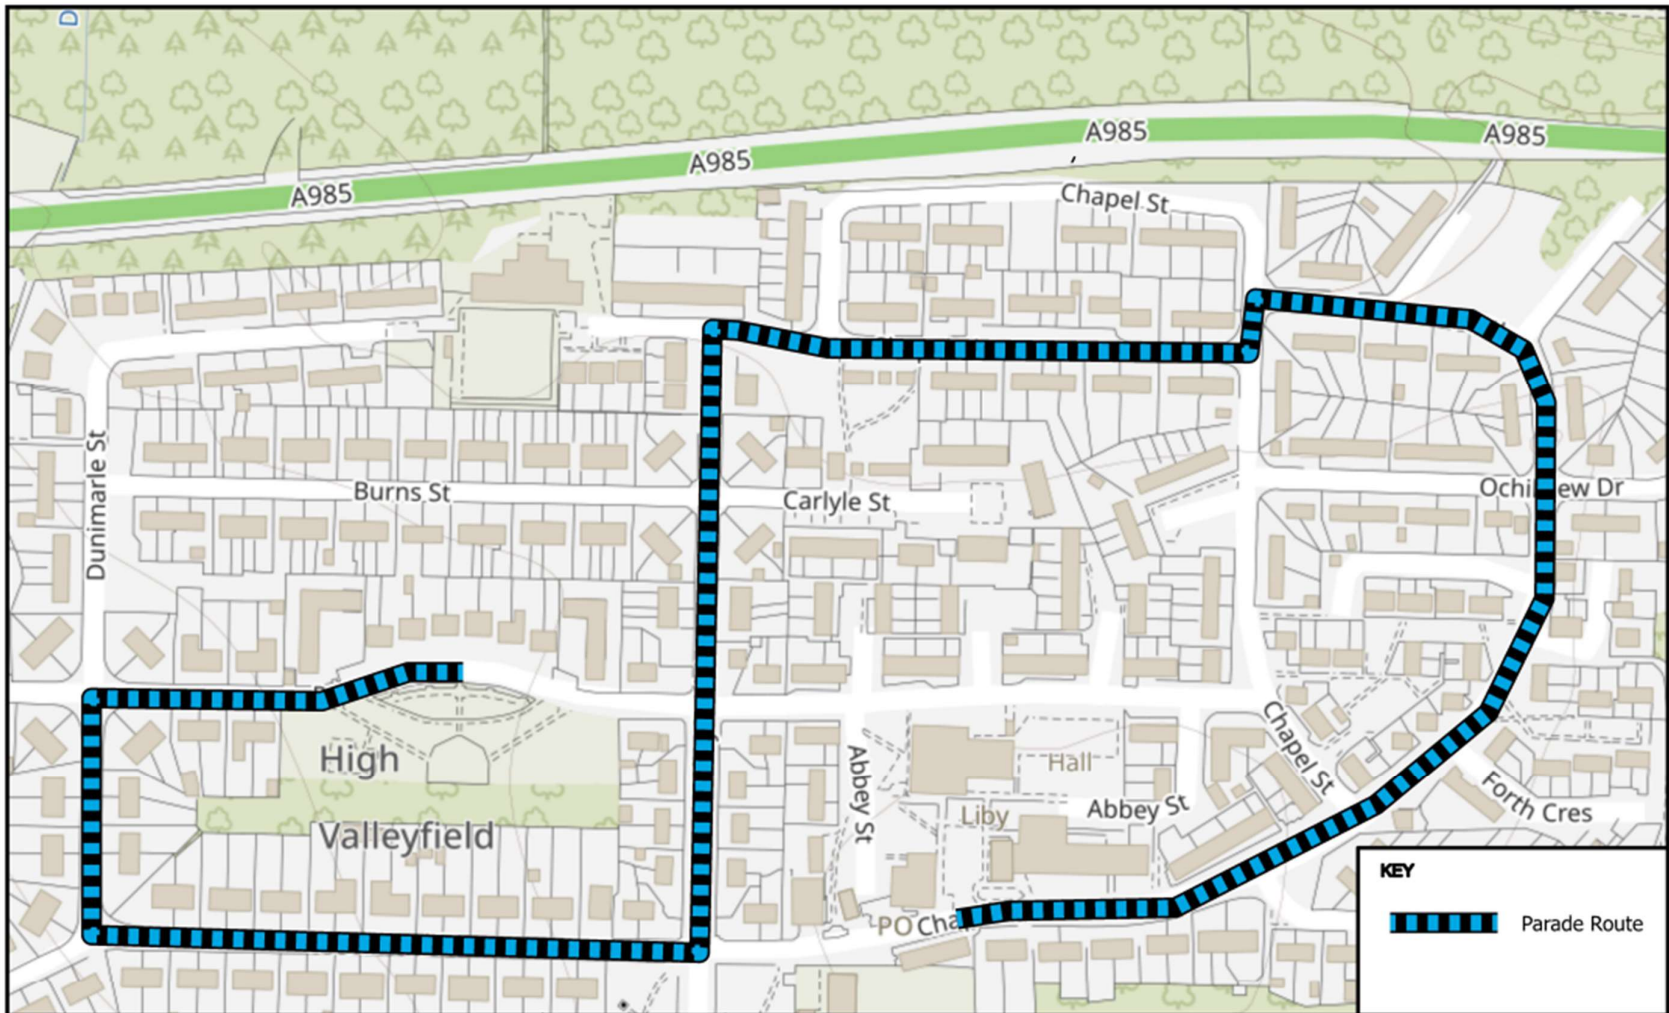

# Temporary Rolling Road Closure

**WHERE ?** Preston Street, High Valleyfield (from Bosin Playground to the junction of Dunimarle St); Dunimarle Street, High Valleyfield (from the junction of Preston St to the junction of Woodhead St); Woodhead Street, High Valleyfield (from the junction of Dunimarle St to the junction of Valleyfield Ave); Valleyfield Avenue, High Valleyfield (from the junction of Woodhead St to the junction of Chapel Pl); Chapel Place, High Valleyfield (from the junction of Valleyfield Ave to the junction of Chapel St); Chapel Street, High Valleyfield (from the junction of Chapel Pl to the junction of Forth Cres); Forth Crescent, High Valleyfield (from the junction of Chapel St to the junction of Chapel Terr); Chapel Terrace, High Valleyfield (from the junction of Forth Cres to the entrance to the Co-op car park).

Access for emergency service vehicles will be maintained.

Pedestrian access will be maintained.

**WHEN ?** Between 10.45am and 12.15pm on Saturday 3<sup>rd</sup> August 2024.

**WHY ?** To allow the High Valleyfield Gala Parade to be carried out in safety.

**WHO ?** Valleyfield Gala Committee are responsible for this event and can be contacted as follows:

Event Organiser: 07488327275

**KEY**  
 Parade Route

© Crown copyright and database rights 2024.  
 Ordnance Survey 100023385  
 Aerial Photography © copyright Getmapping.

N  
  
 Scale: 1:2,500

Various streets, High Valleyfield.

Prepared By: BL  
 Service: Roads & Transportation