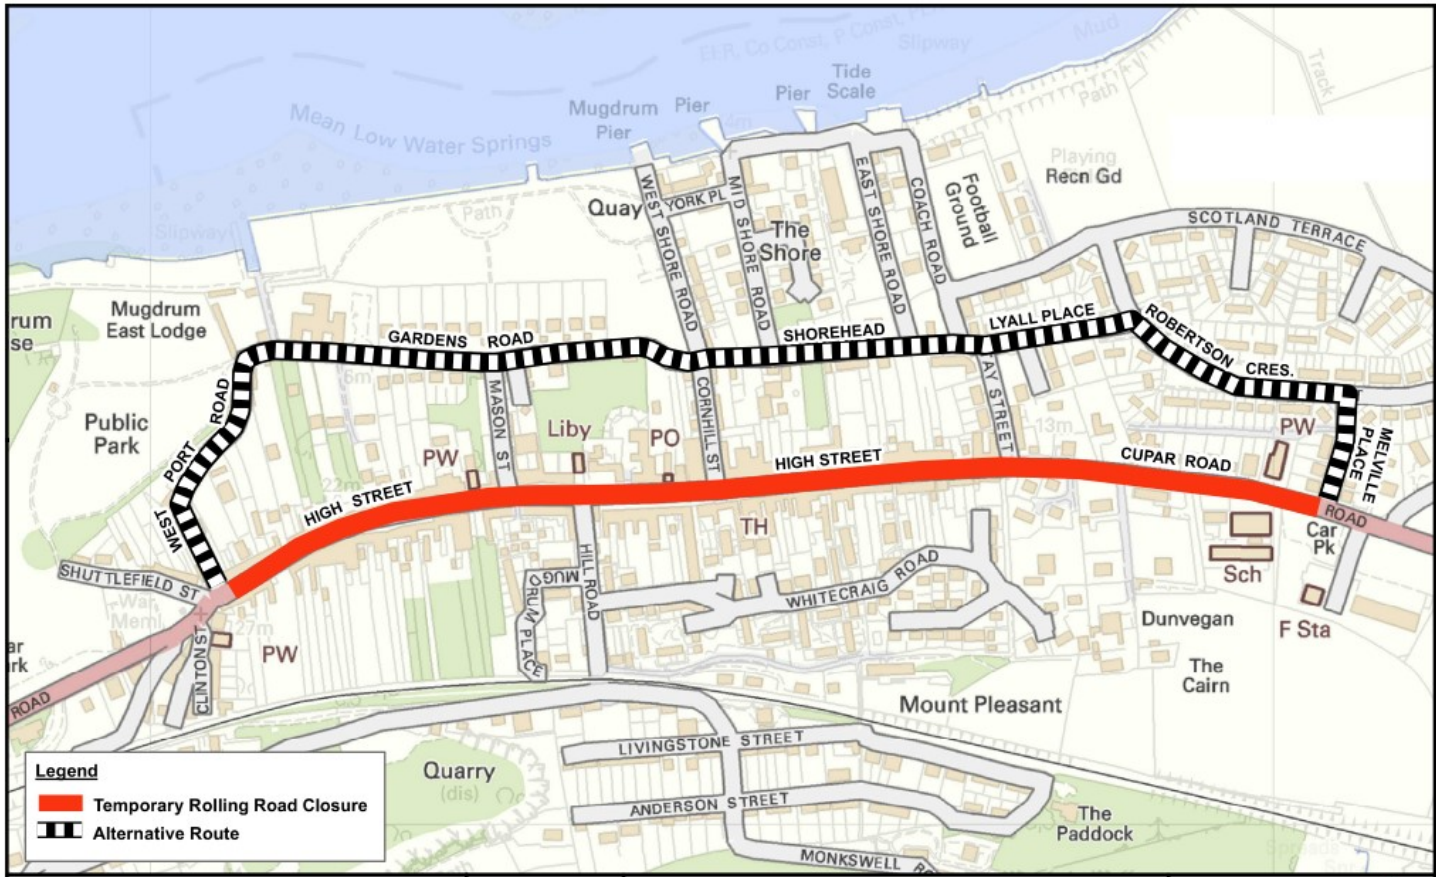

Legend

- Temporary Rolling Road Closure
- Alternative Route

© Crown copyright and database rights 2022.
Ordnance Survey 100023385
Aerial Photography © copyright Getmapping.

N

Scale: 1:4,500

Temporary Rolling Road Closure
High Street/Cupar Road, Newburgh

Service: Roads & Transportation

Prepared By: CD