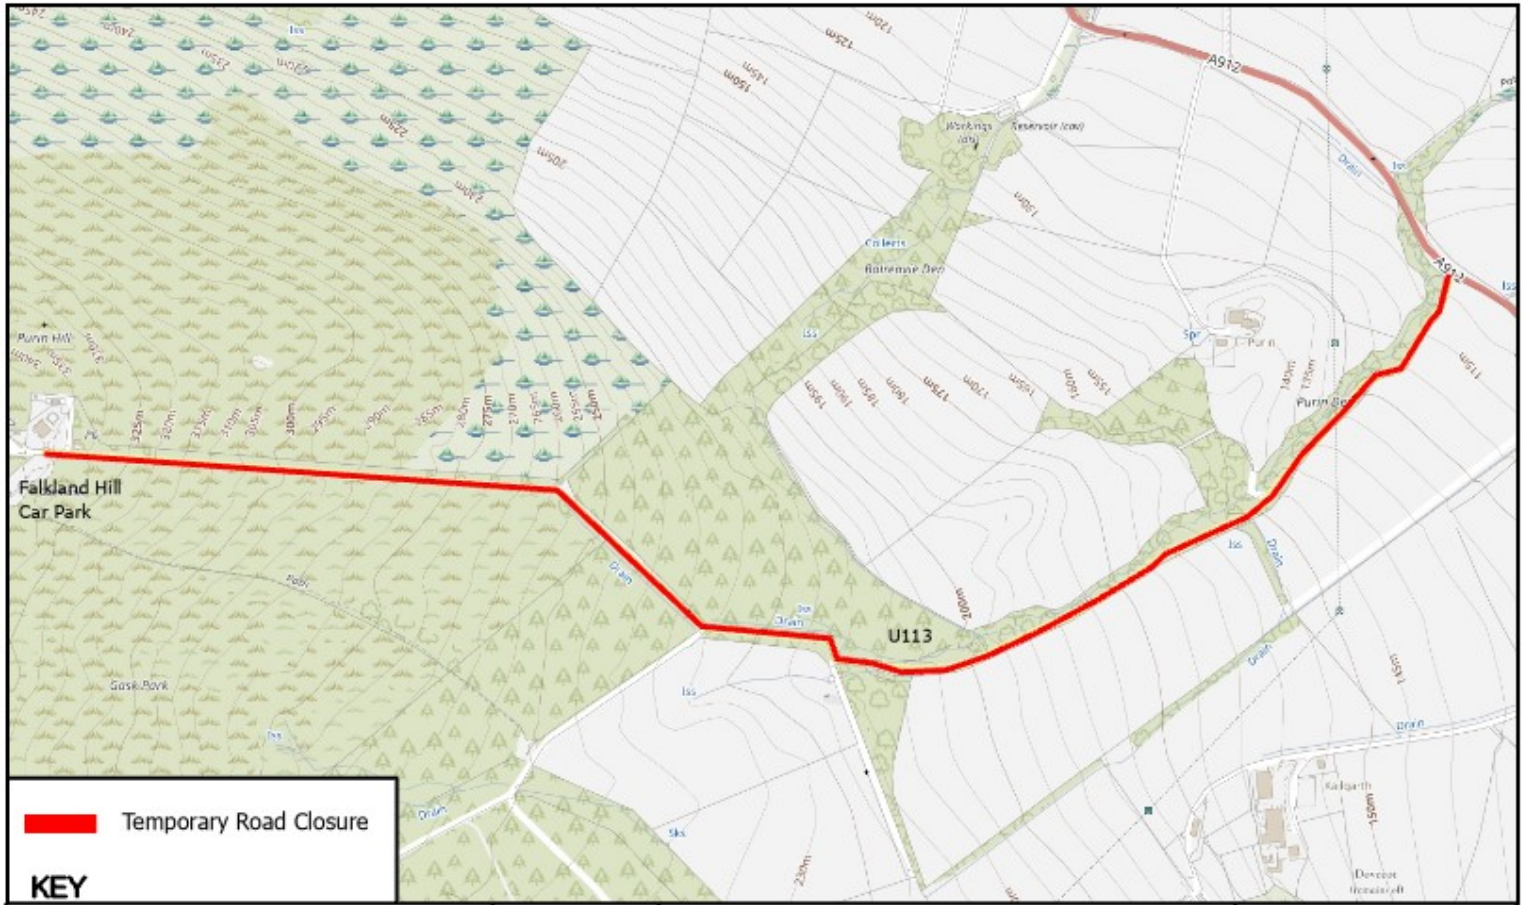

---

**Temporary Road Closure**  
**U113, Falkland**

- WHERE?** U113 – From A912 to Falkland Hill Car Park.
- There is no alternative route for vehicular traffic.
- Access for emergency service vehicles.
- WHEN?** From 07:30hrs on 05/08/24 to 17:30hrs on 09/08/24, or until earlier completion of the works.
- WHY?** To allow carriageway recycling and surface dressing to be carried out in safety.
- WHO?** Fife Council Roads & Transportation Services is responsible for these works and can be contacted as follows:-
- Contact Tel. No: 03451 555555 ext. 450520
- Emergency/  
Out of Hours: 03451 550099

**KEY**

Temporary Road Closure

© Crown copyright and database rights 2024.  
Ordnance Survey 100023385  
Aerial Photography © copyright Getmapping.

Scale: 1:7,431

**Temporary Road Closure**  
U113, From A192 to Falkland Hill Car Park

Prepared By: NW  
Service: Roads & Transportation  
Printing Date: 24/07/2024