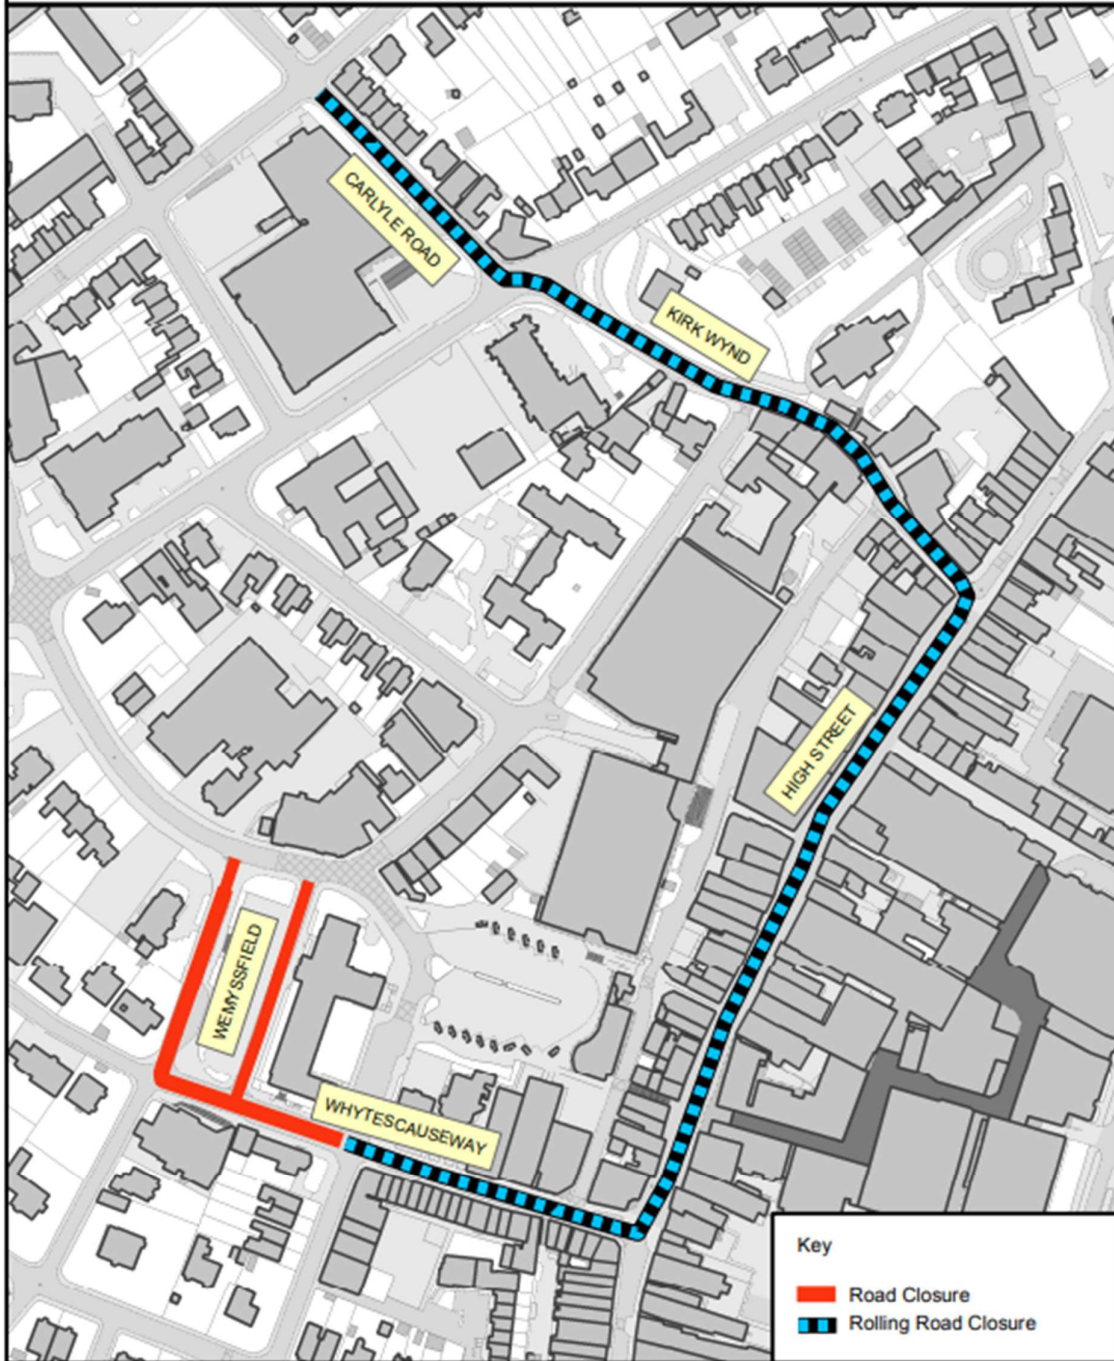

Temporary Road Closure and Rolling Road Closure

Road Closure

Whytescauseway, Kirkcaldy (from the jct. with Park Place to the jct. with East Fergus Place);
Wemyssfield (from the jct. with Whytescauseway to the jct. with Wemyssfield).

Access for emergency service vehicles, residents and pedestrians will be maintained.

From 09:00hrs on Friday 28/06/24 to 12:00hrs on Sunday 30/06/24.

Rolling Road Closure

Carlyle Road (from the jct. with Sang Road to the jct. with St Brycedale Avenue);
Kirk Wynd, High Street (from the jct. with Kirk Wynd to Whytescauseway);
Whytescauseway (from High Street to the jct. with Park Place).

Fife Pride, Kirkcaldy Temporary Road Closure & Rolling Road Closure

Prepared By: JLH

Service: Roads and Transportation

Key

-  Road Closure
-  Rolling Road Closure

© Crown copyright and database rights 2022.
Ordnance Survey 100023385
Aerial Photography © copyright Getmapping.