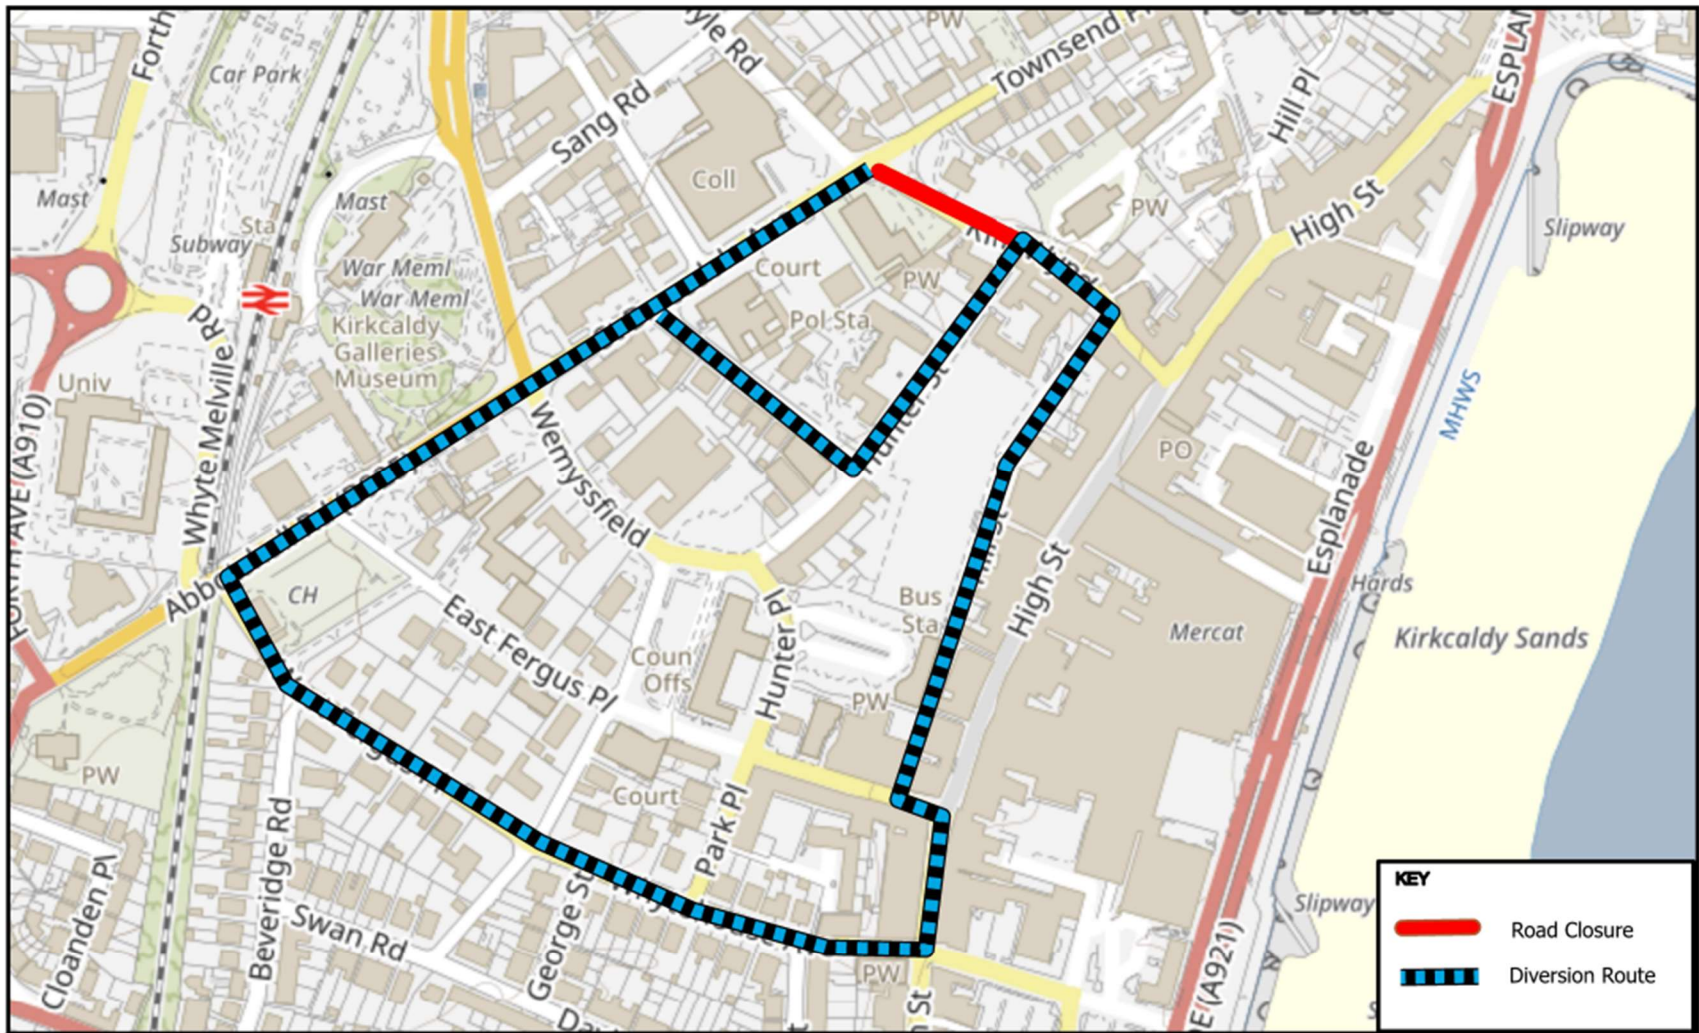

Temporary Road Closure

WHERE ? Kirk Street, Kirkcaldy (from Jct. Hunter Street to Jct. Townsend Place).

The alternative route for through traffic is via St Brycedale Avenue, Abbotshall Road, West Fergus Place, Whytehouse Avenue, High Street, Whytescauseway, Hill Street, Kirk Wynd
OR
Hunter Street, St Brycedale Road.

Access for emergency service vehicles and residents will be maintained when it is safe to do so.

Pedestrian access will be maintained on opposite side from works area.

WHEN ? Daily from 9.30am to 3.30pm starting Monday 10th February 2025 to Friday 14th February 2025.

WHY ? To allow tree felling works to be carried out in safety.

WHO ? ALBA Traffic Management are responsible for these works and can be contacted as follows:

Emergency/Out of Hours: 01337842351

KEY

- Road Closure
- Diversion Route