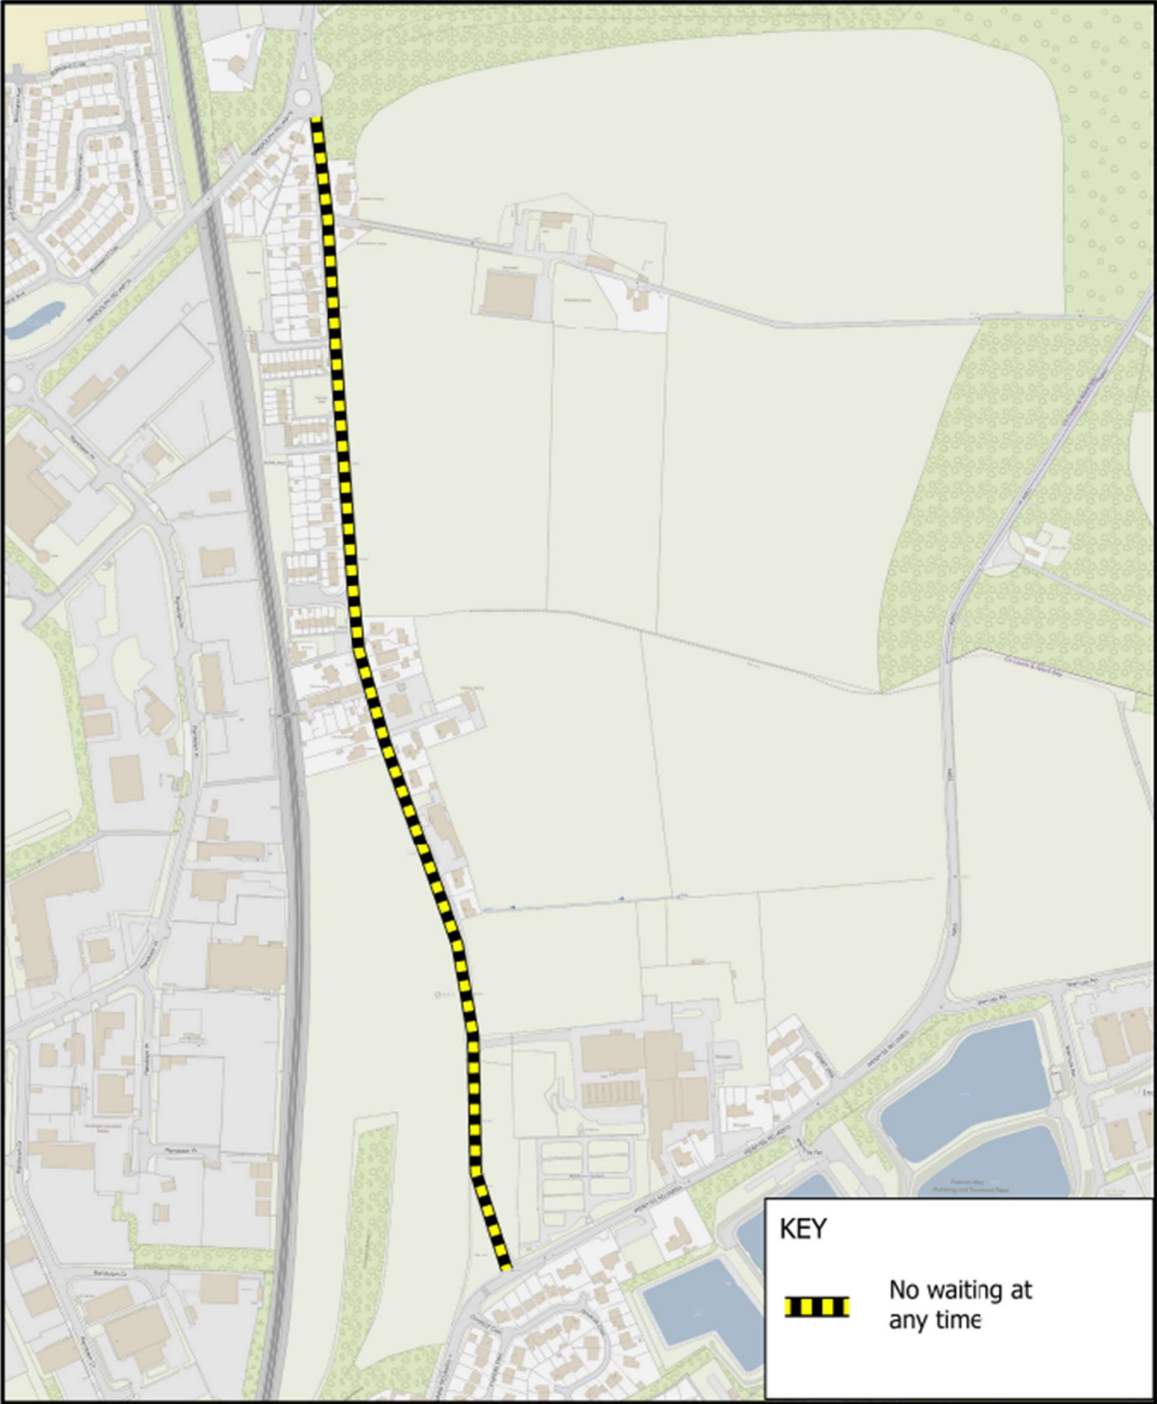

Temporary No Waiting at any time

WHERE ? Boreland Road, Kirkcaldy (From the junction of A955 to the junction of Randolph Road – both sides).

WHEN ? These works will be phased between 7am on Monday 6th January 2025 to 4pm on Tuesday 24th January 2025.

Emergency/Out of Hours: 03451 55 00 99

Boreland Road, Kirkcaldy

Prepared By: NDD

Service: Roads & Transportation

Printing Date: 05/12/24

© Crown copyright and database rights 2024.
Ordnance Survey 100023385
Aerial Photography © copyright Getmapping.