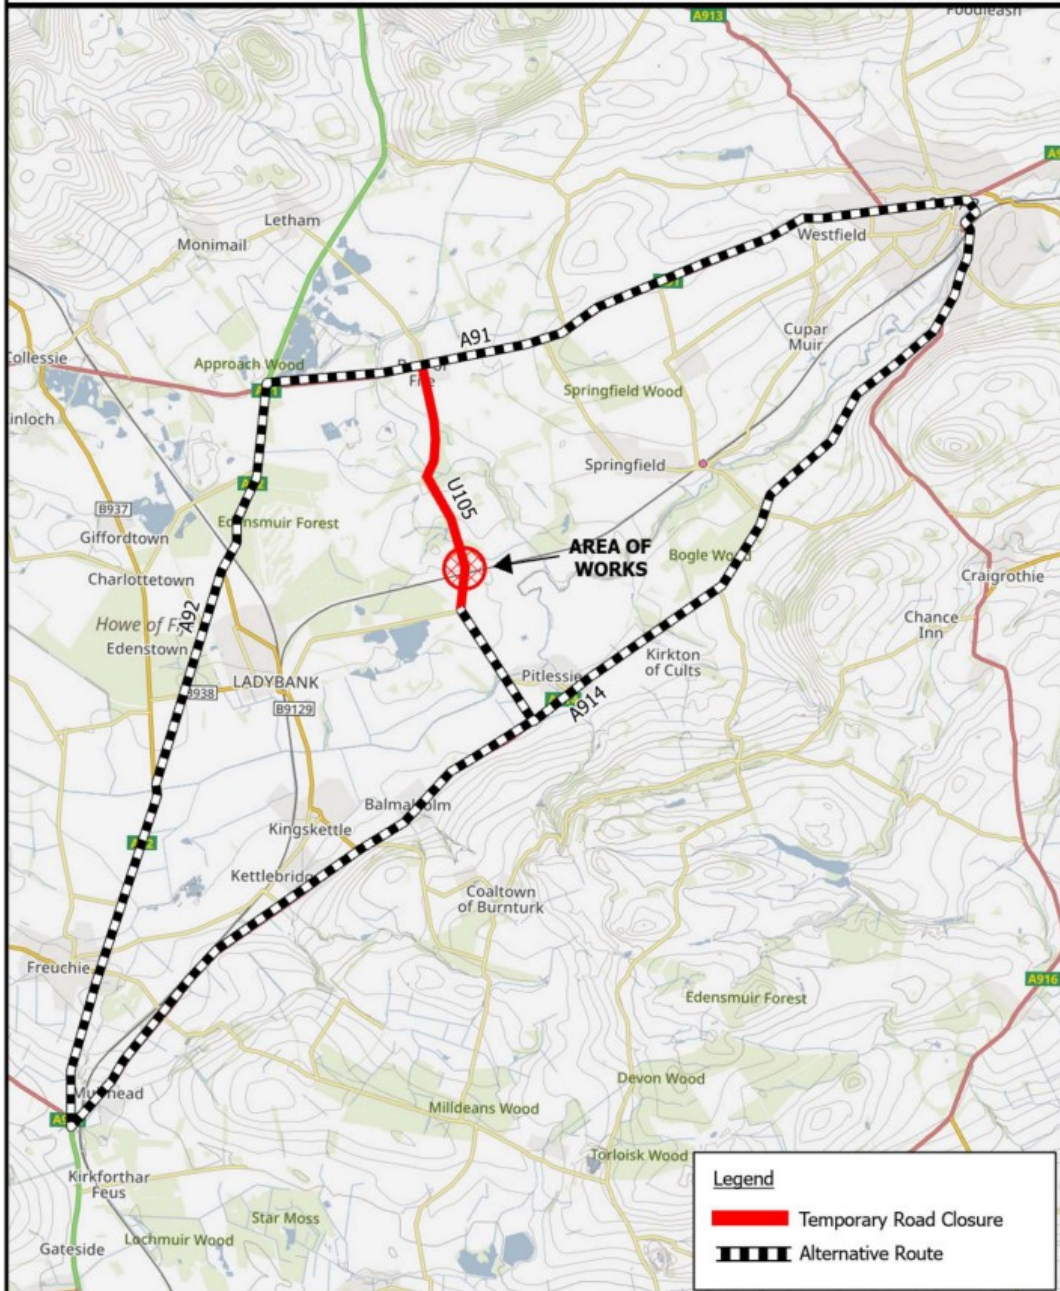

---

**Temporary Overnight Road Closure**  
**U105 Bow of Fife Level Crossing**

**WHERE?** U105 from jct. U106 Sweethome to jct. A91 Bow of Fife.

The alternative route for vehicular traffic is via U105, A91, A92 and A914.

Access for emergency service vehicles, residents and pedestrians will be maintained.

**WHEN?** Saturday 21/09/24 at 23.00hrs to Sunday 22/09/24 at 07.00hrs, or until earlier completion of the works.

**WHY?** To allow maintenance works at Bow of Fife Level Crossing to be carried out in safety.

# Temporary Overnight Road Closure U105 Bow of Fife Level Crossing

Prepared By: CD

Service: Roads & Transportation

Printing Date: 27 August 2024

© Crown copyright and database rights 2024.  
Ordnance Survey 100023385  
Aerial Photography © copyright Getmapping.