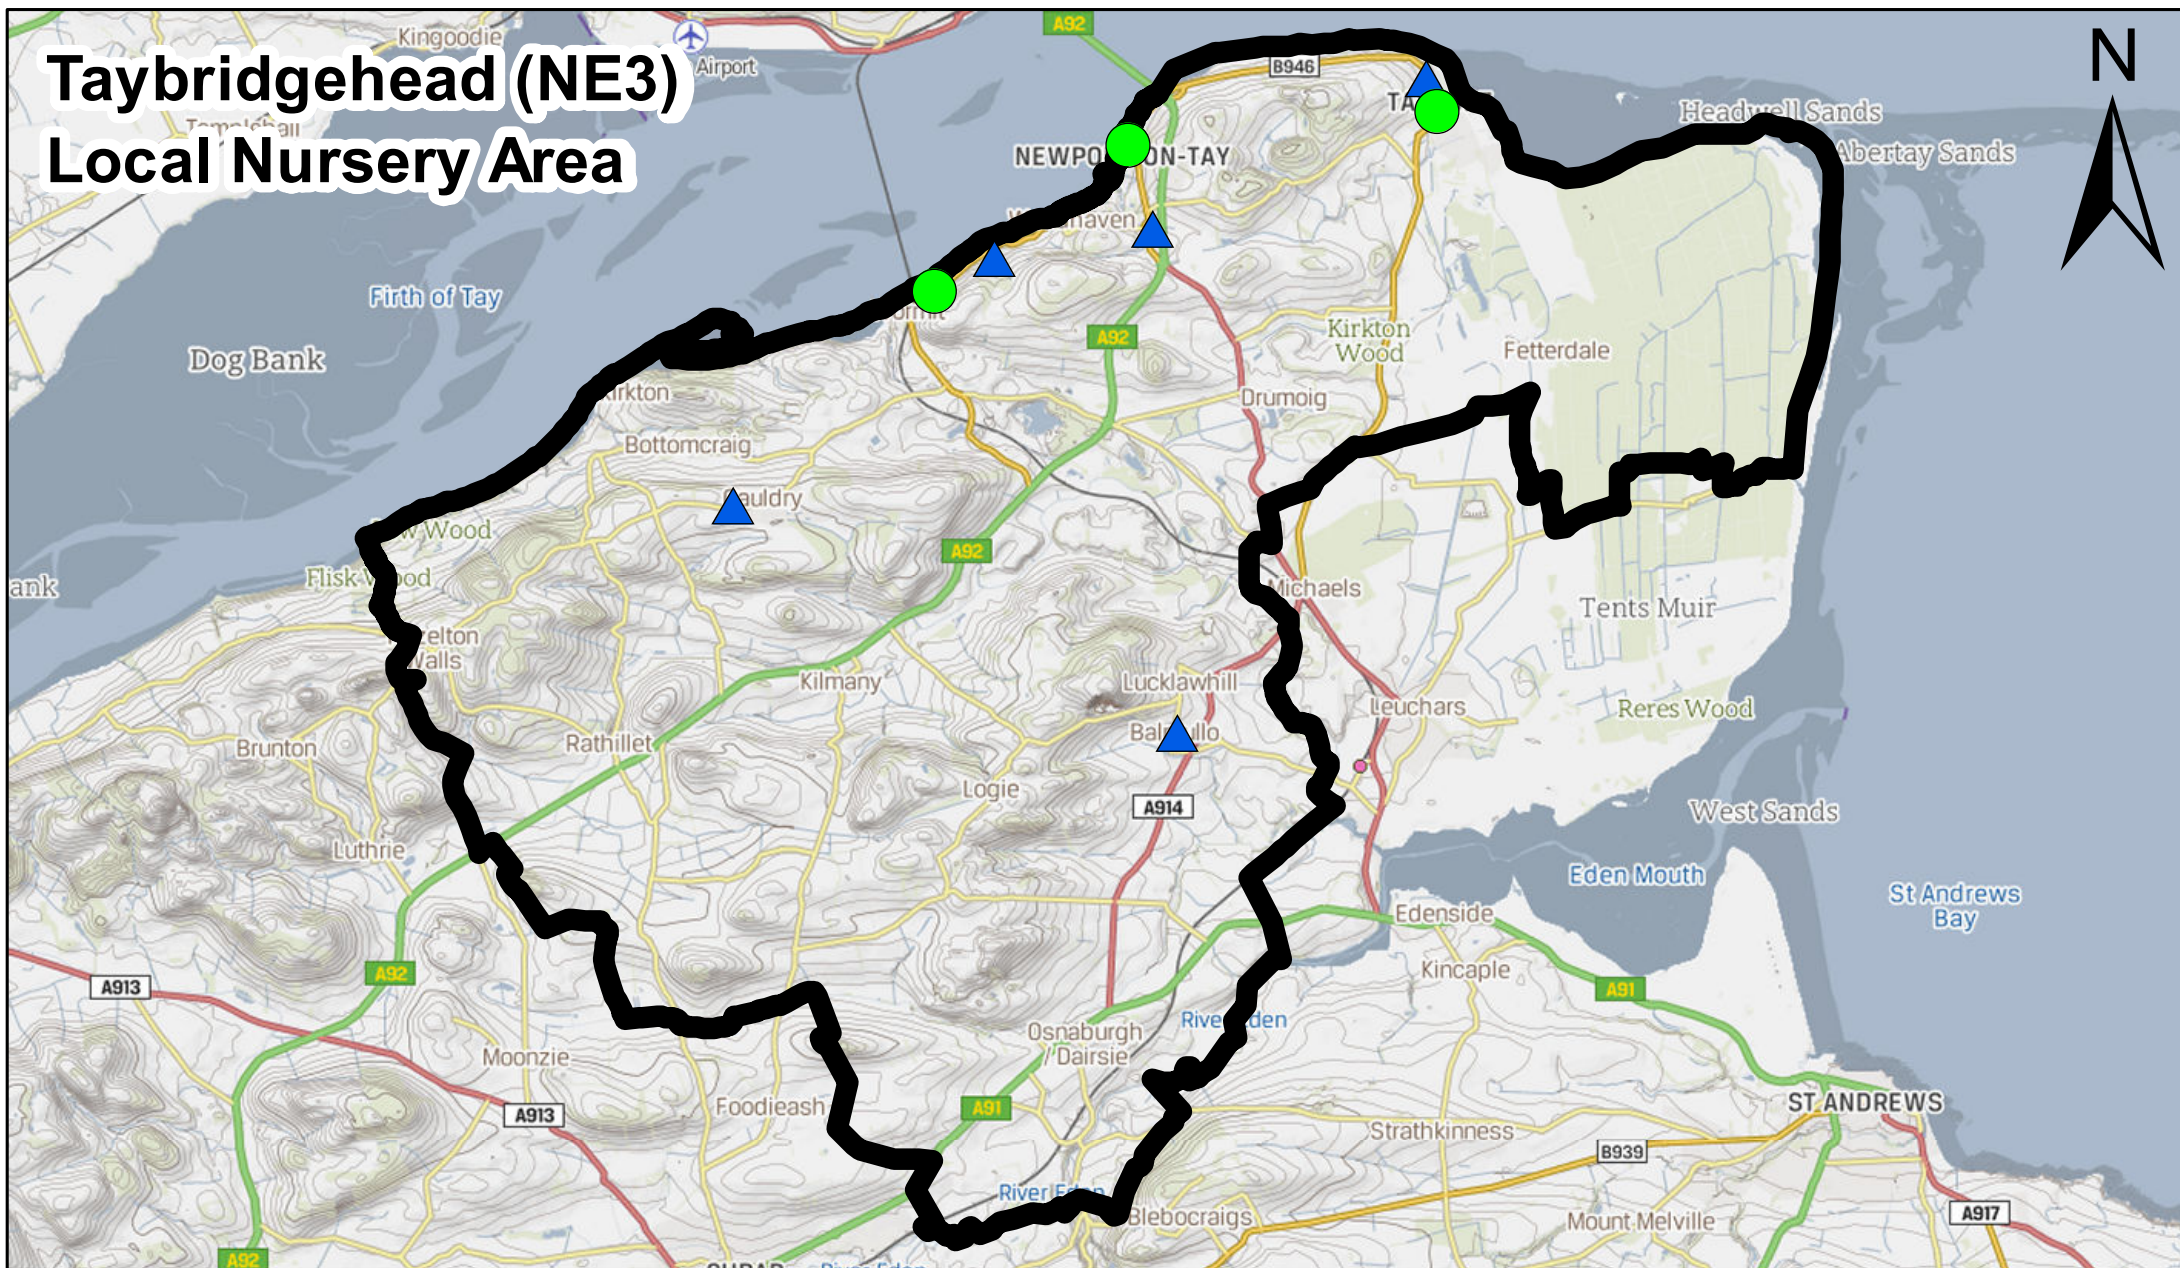

Taybridgehead (NE3) Local Nursery Area

© Crown copyright and database rights 2019.
Ordnance Survey 100023385.
Aerial Photography © Getmapping
Scale: 1:90,700

-  Local Nursery Boundary
-  Council Nursery Establishment
-  Private/Voluntary Provider