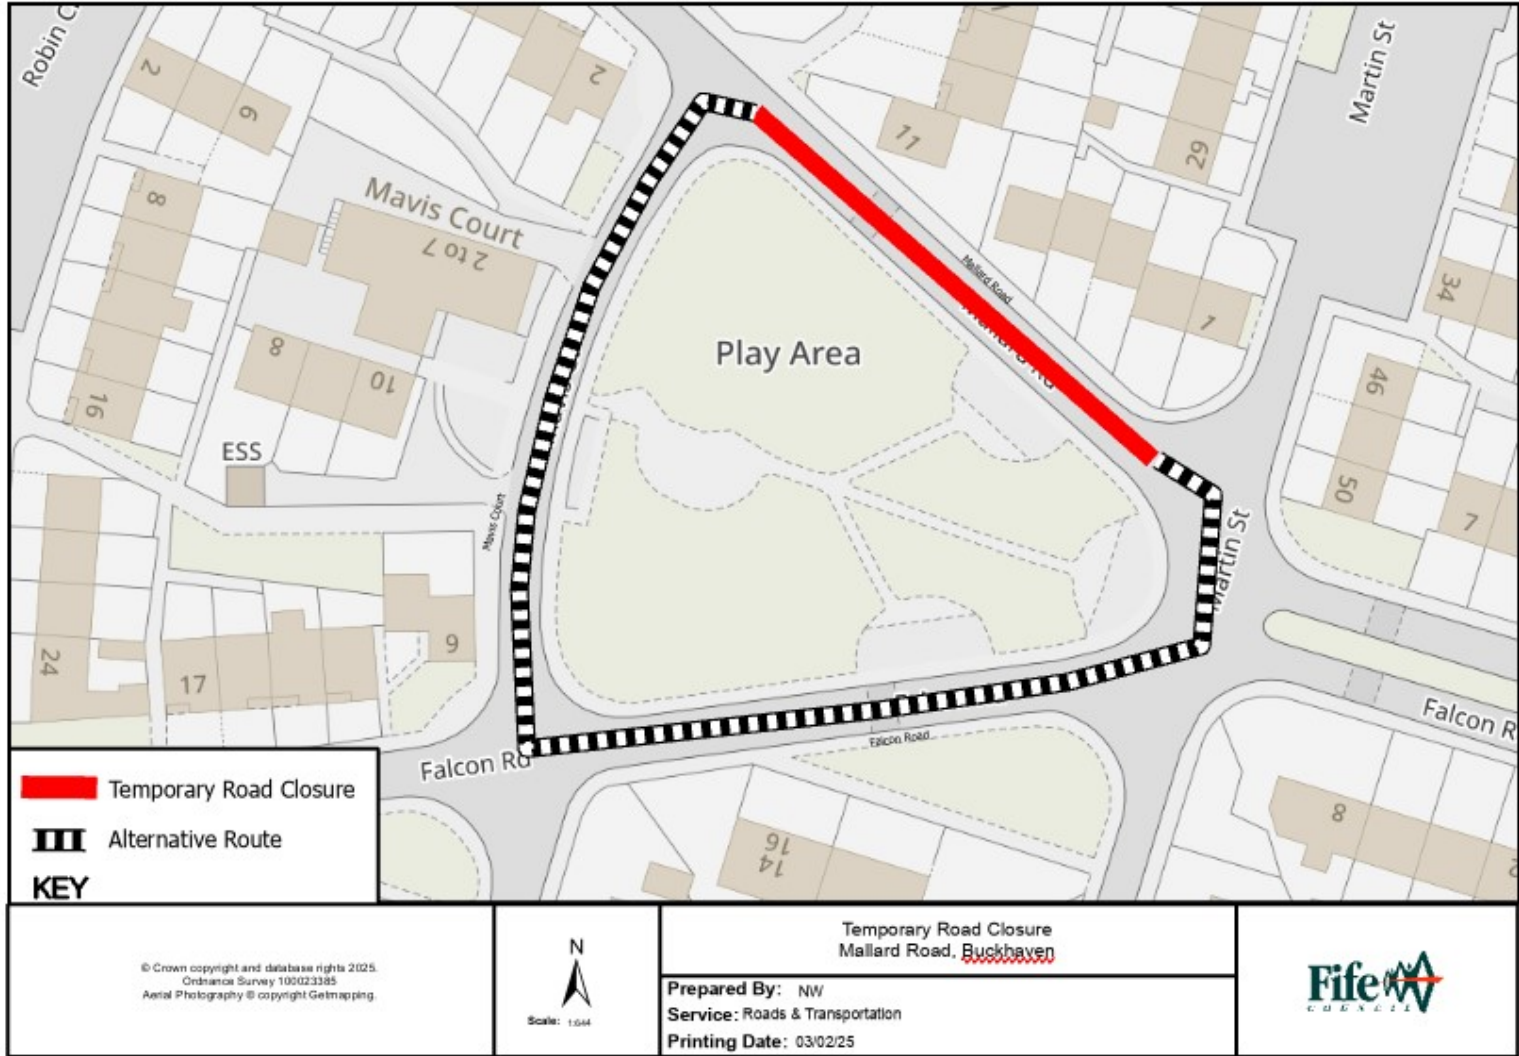

Temporary Road Closure
Alternative Route
KEY

Temporary Road Closure
Mallard Road, ~~Buckhaven~~
Prepared By: NW
Service: Roads & Transportation
Printing Date: 03/02/25