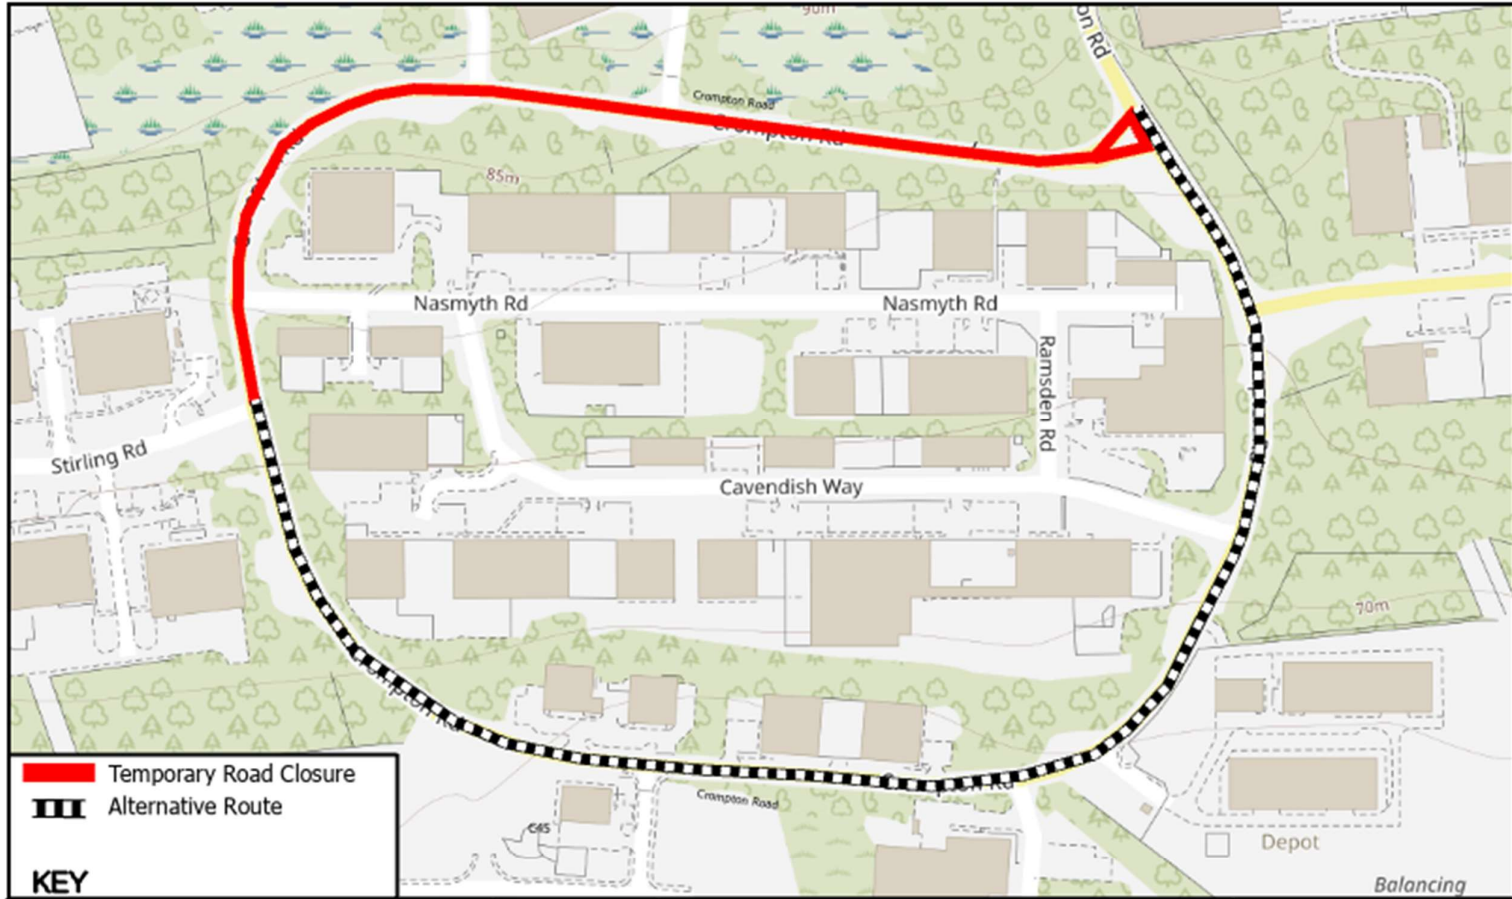

KEY

- Temporary Road Closure
- Alternative Route

© Crown copyright and database rights 2024.
Ordnance Survey 100023385
Aerial Photography © copyright Getmapping.

N

Scale: 1:2,774

**Crompton Road, Glenrothes
Temporary Road Closure**

Prepared By: NW
Service: Roads & Transportation
Printing Date: 12/12/2024