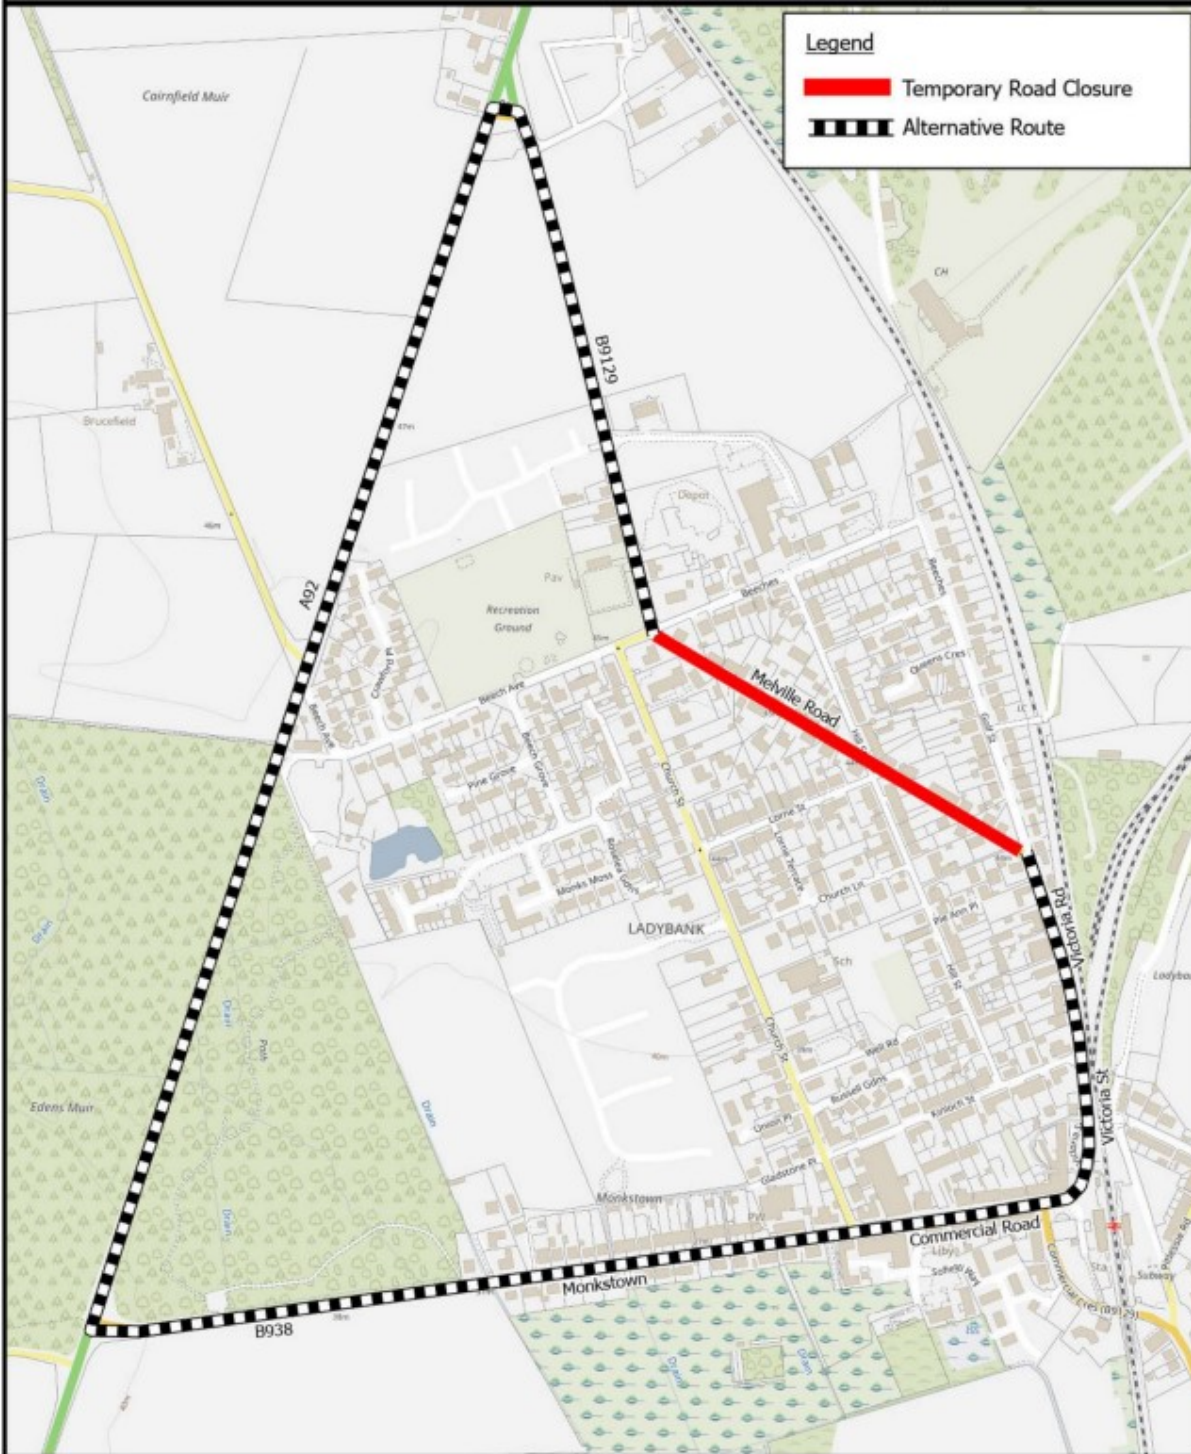

Temporary Road Closure Melville Road, Ladybank

Prepared By: CD

Service: Roads & Transportation

Printing Date: 06 September 2024

© Crown copyright and database rights 2024.
Ordnance Survey 100023385
Aerial Photography © copyright Getmapping.

N
Scale 1:6,000