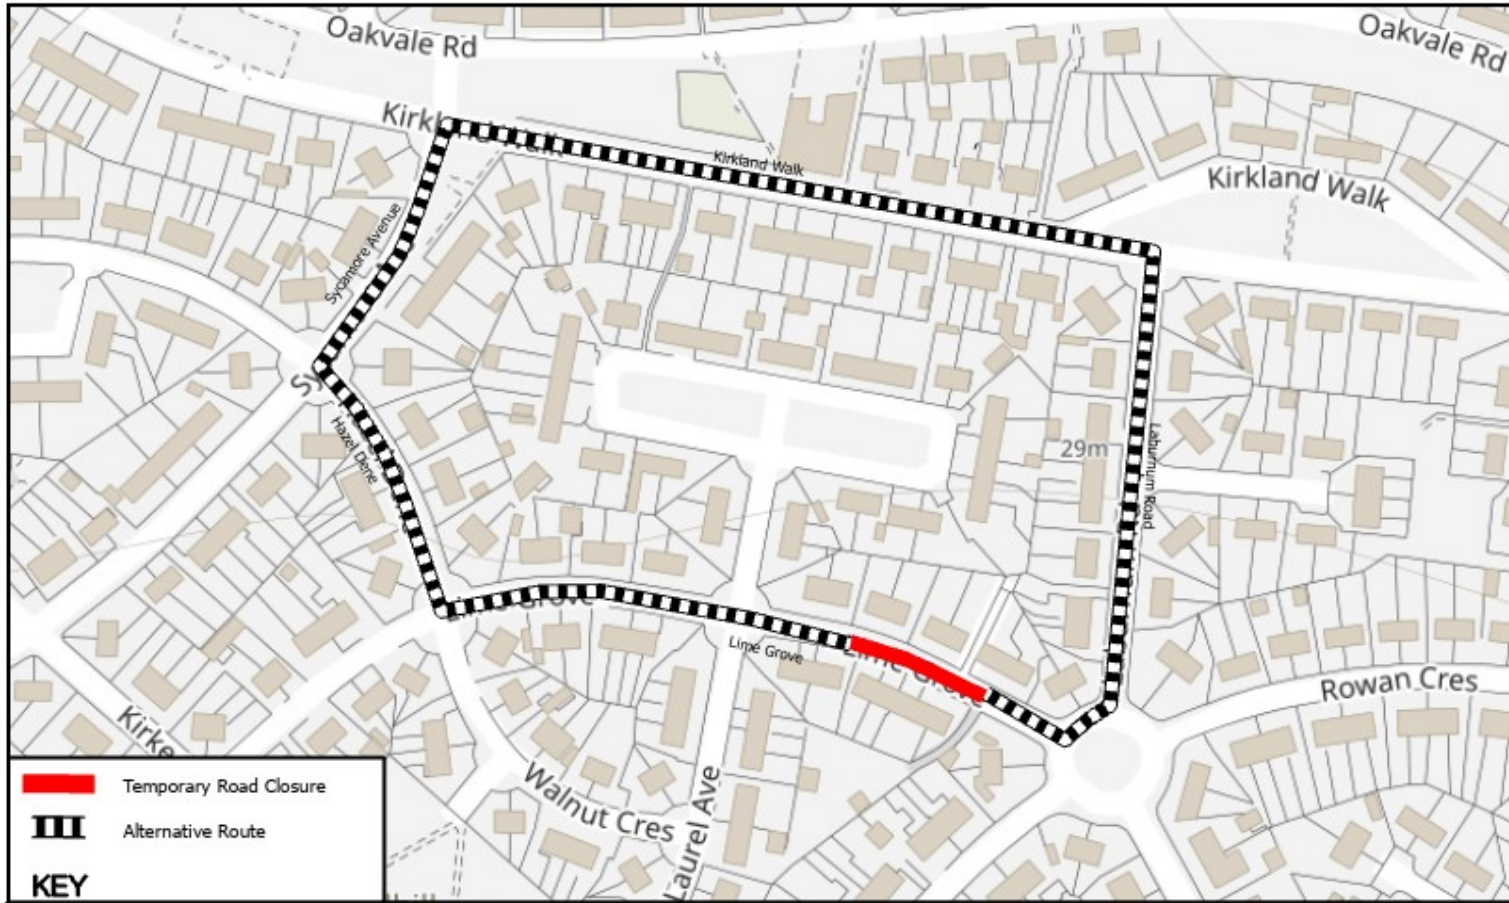

=====

Temporary Road Closure **Lime Grove, Methil**

- WHERE?** Methil, Lime Grove – From property no. 4 to property no. 12.
- The alternative route for vehicular traffic is via Laburnum Road, Kirkland Walk, Sycamore Avenue and Hazel Dene.
- Access for emergency services, residents and pedestrians will be maintained.
- WHEN?** From 08:00hrs to 16:00hrs on 06/01/25, or until earlier completion of the works.
- WHY?** To allow a transformer replacement to be carried out in safety.
- WHO?** Sunbelt Rentals UK is responsible for these works and can be contacted on the telephone number below:-
- Contact Telephone No. 03700 500 792

	Temporary Road Closure
	Alternative Route
KEY	

© Crown copyright and database rights 2024.
 Ordnance Survey 100023385
 Aerial Photography
 © copyright Getmapping.

N
 Scale:
 1:1,924

Lime Grove, Methil
 Temporary Road Closure