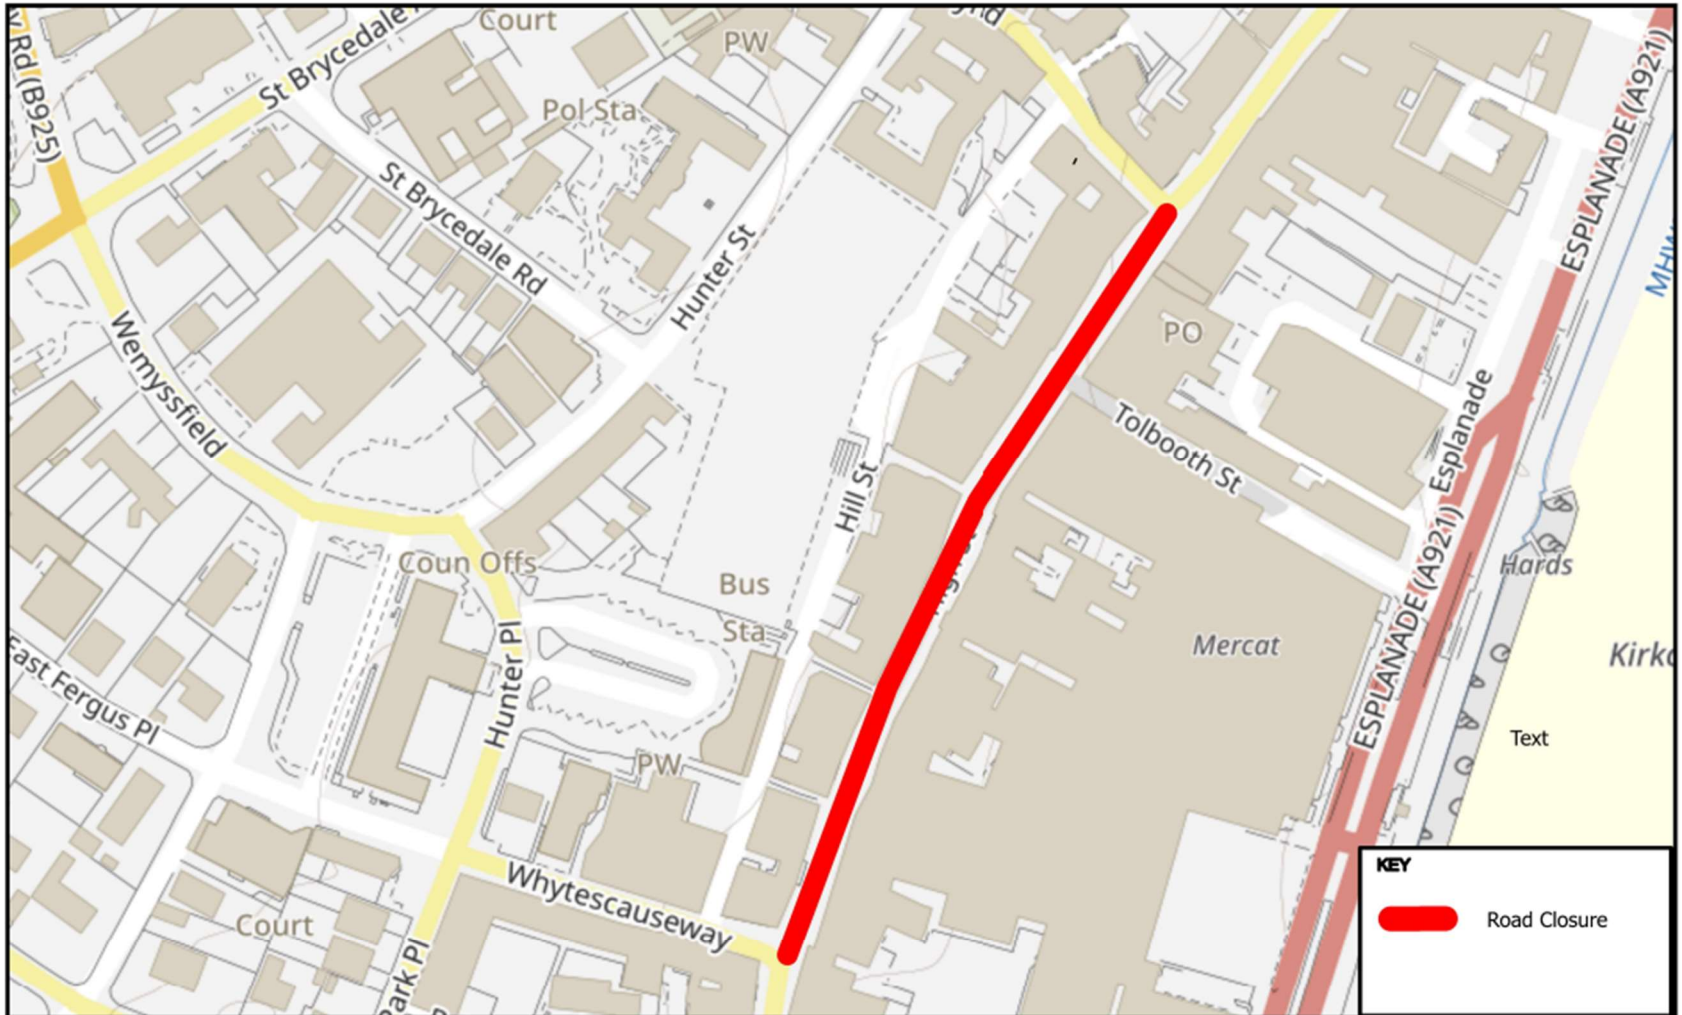

Temporary Road Closure

- WHERE ?** High Street, Kirkcaldy (From the junction of Whytescauseway to the junction Whytes Causeway).
- Access for emergency service vehicles will be maintained.
- Pedestrian access will be maintained.
- WHEN ?** Between 9am and 5pm on Saturday 30th November 2024.
- WHY ?** To allow the Kirkcaldy Christmas Lights Switch On Event to be carried out in safety.
- WHO ?** Fife Council are responsible for this event and can be contacted as follows:
- Event Organiser: 07525 392707

KEY

 Road Closure

© Crown copyright and database rights 2024.
 Ordnance Survey 100023385
 Aerial Photography © copyright Getmapping.

N

 Scale: 1:2,253

High Street, Kirkcaldy..

Prepared By: BL
 Service: Roads & Transportation