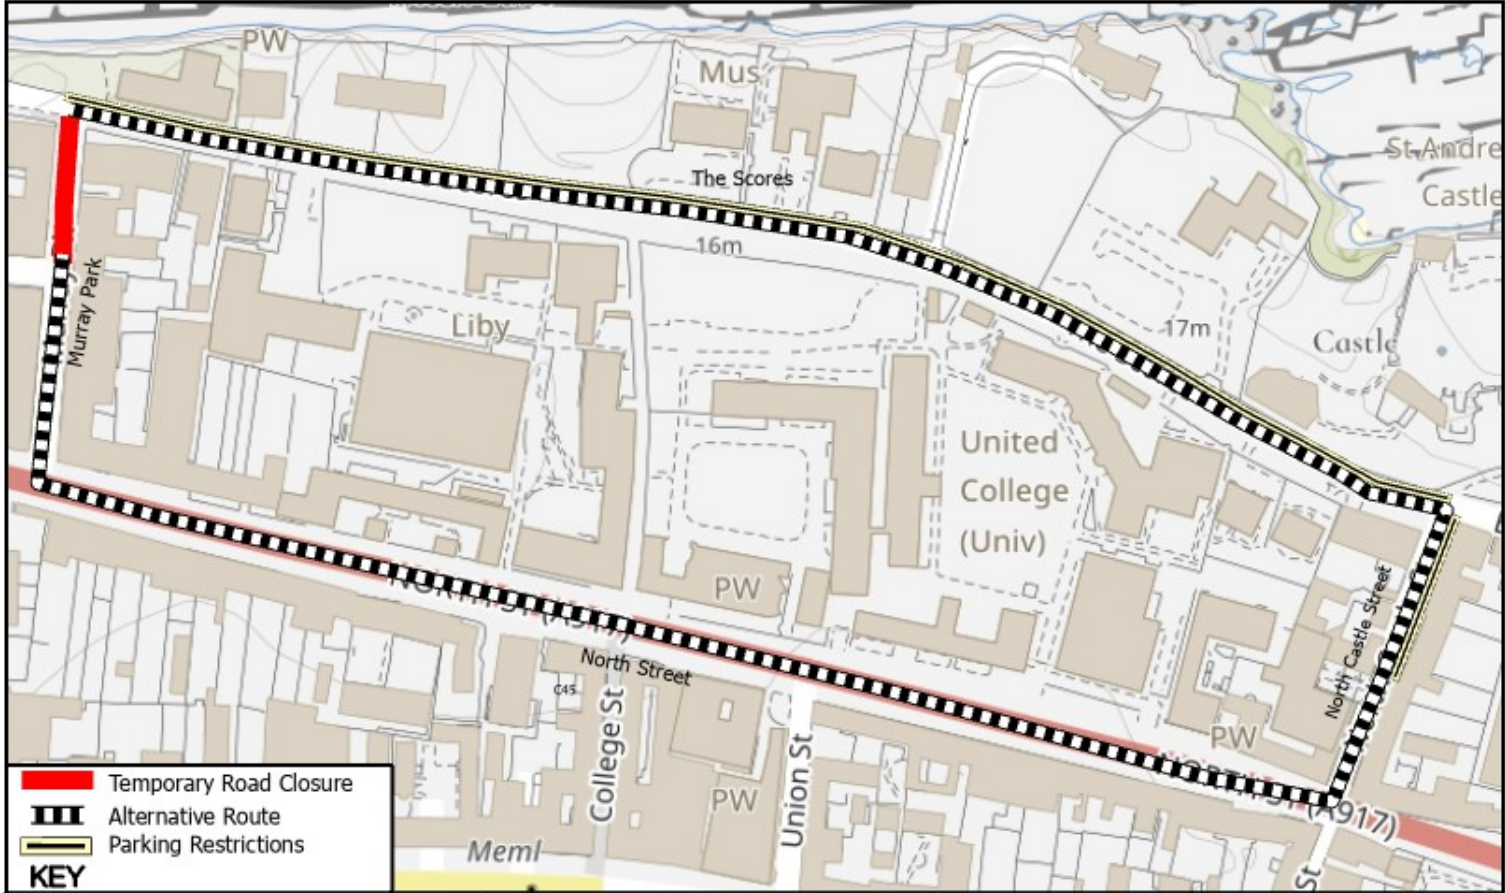

Temporary Road Closure
	Alternative Route
	Parking Restrictions
KEY	

© Crown copyright and database rights 2024.
Ordnance Survey 100023385
Aerial Photography © copyright Getmapping.

N
Scale: 1:1,920

Various Streets, St Andrews
Temporary Traffic Restrictions

Prepared By: NW
Service: Roads & Transportation
Printing Date: 11/12/2024