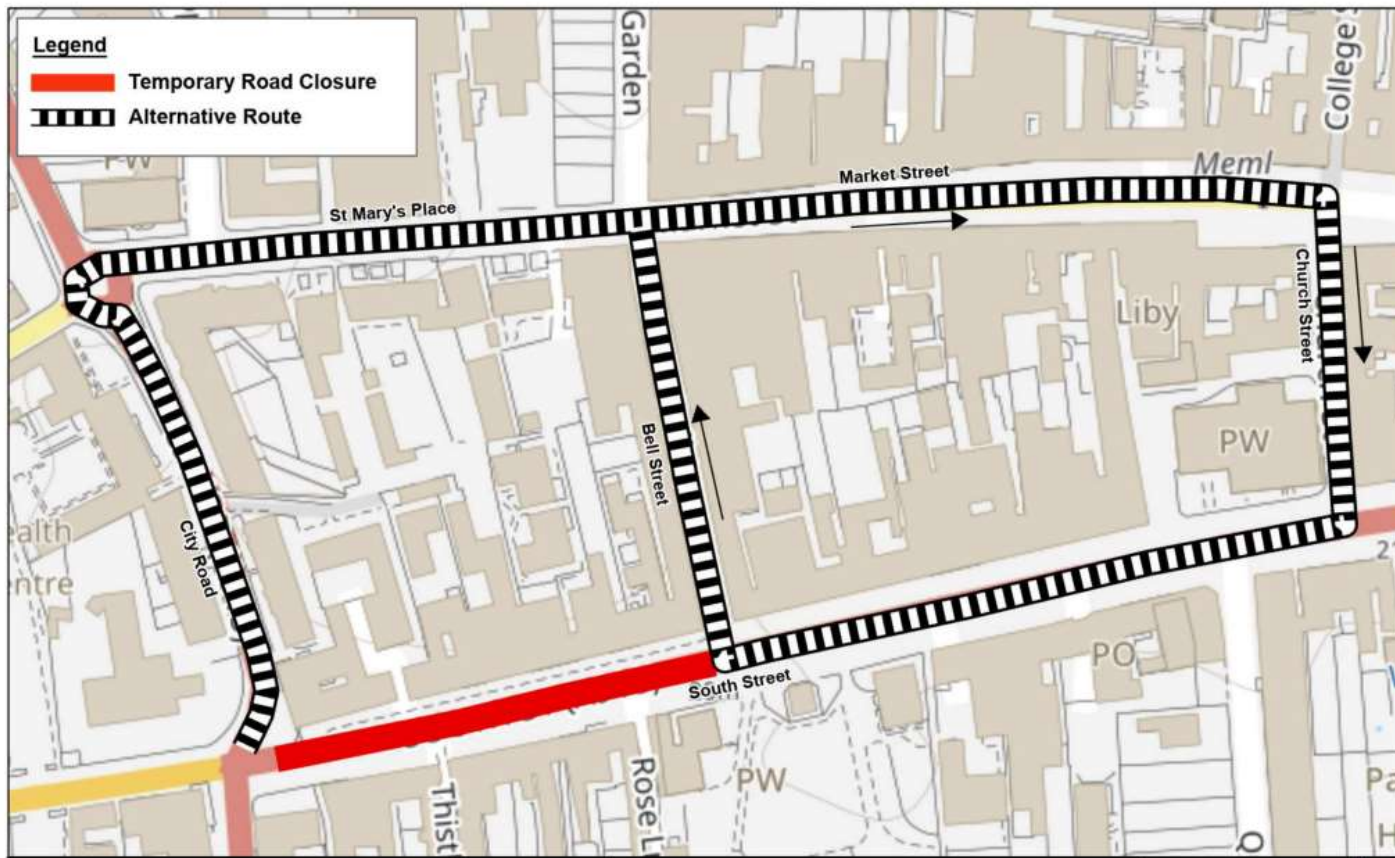


Temporary Road Closures
South Street, St Andrews
St Andrews Farmers' Market

WHERE? St Andrews, South Street, from West Port to Bell Street.

The alternative route for eastbound vehicular traffic is via City Road, St Mary's Place, Market Street, Church Street and South Street.

Access for emergency service vehicles, residents and pedestrians will be maintained.

WHEN? Between 08.00hrs and 16.00hrs on the following dates:

07/09/24; 05/10/24; 02/11/24; 07/12/24;
04/01/25; 01/02/25; 01/03/25; 05/04/25;
03/05/25; 07/06/25; 05/07/25 and 02/08/25.

Legend
 Temporary Road Closure
 Alternative Route

© Crown copyright and database rights 2024.
 Ordnance Survey 100023385
 Aerial Photography © copyright Getmapping.

Scale: 1:3,000

Temporary Road Closure - South Street, St Andrews
St Andrews Farmers Market