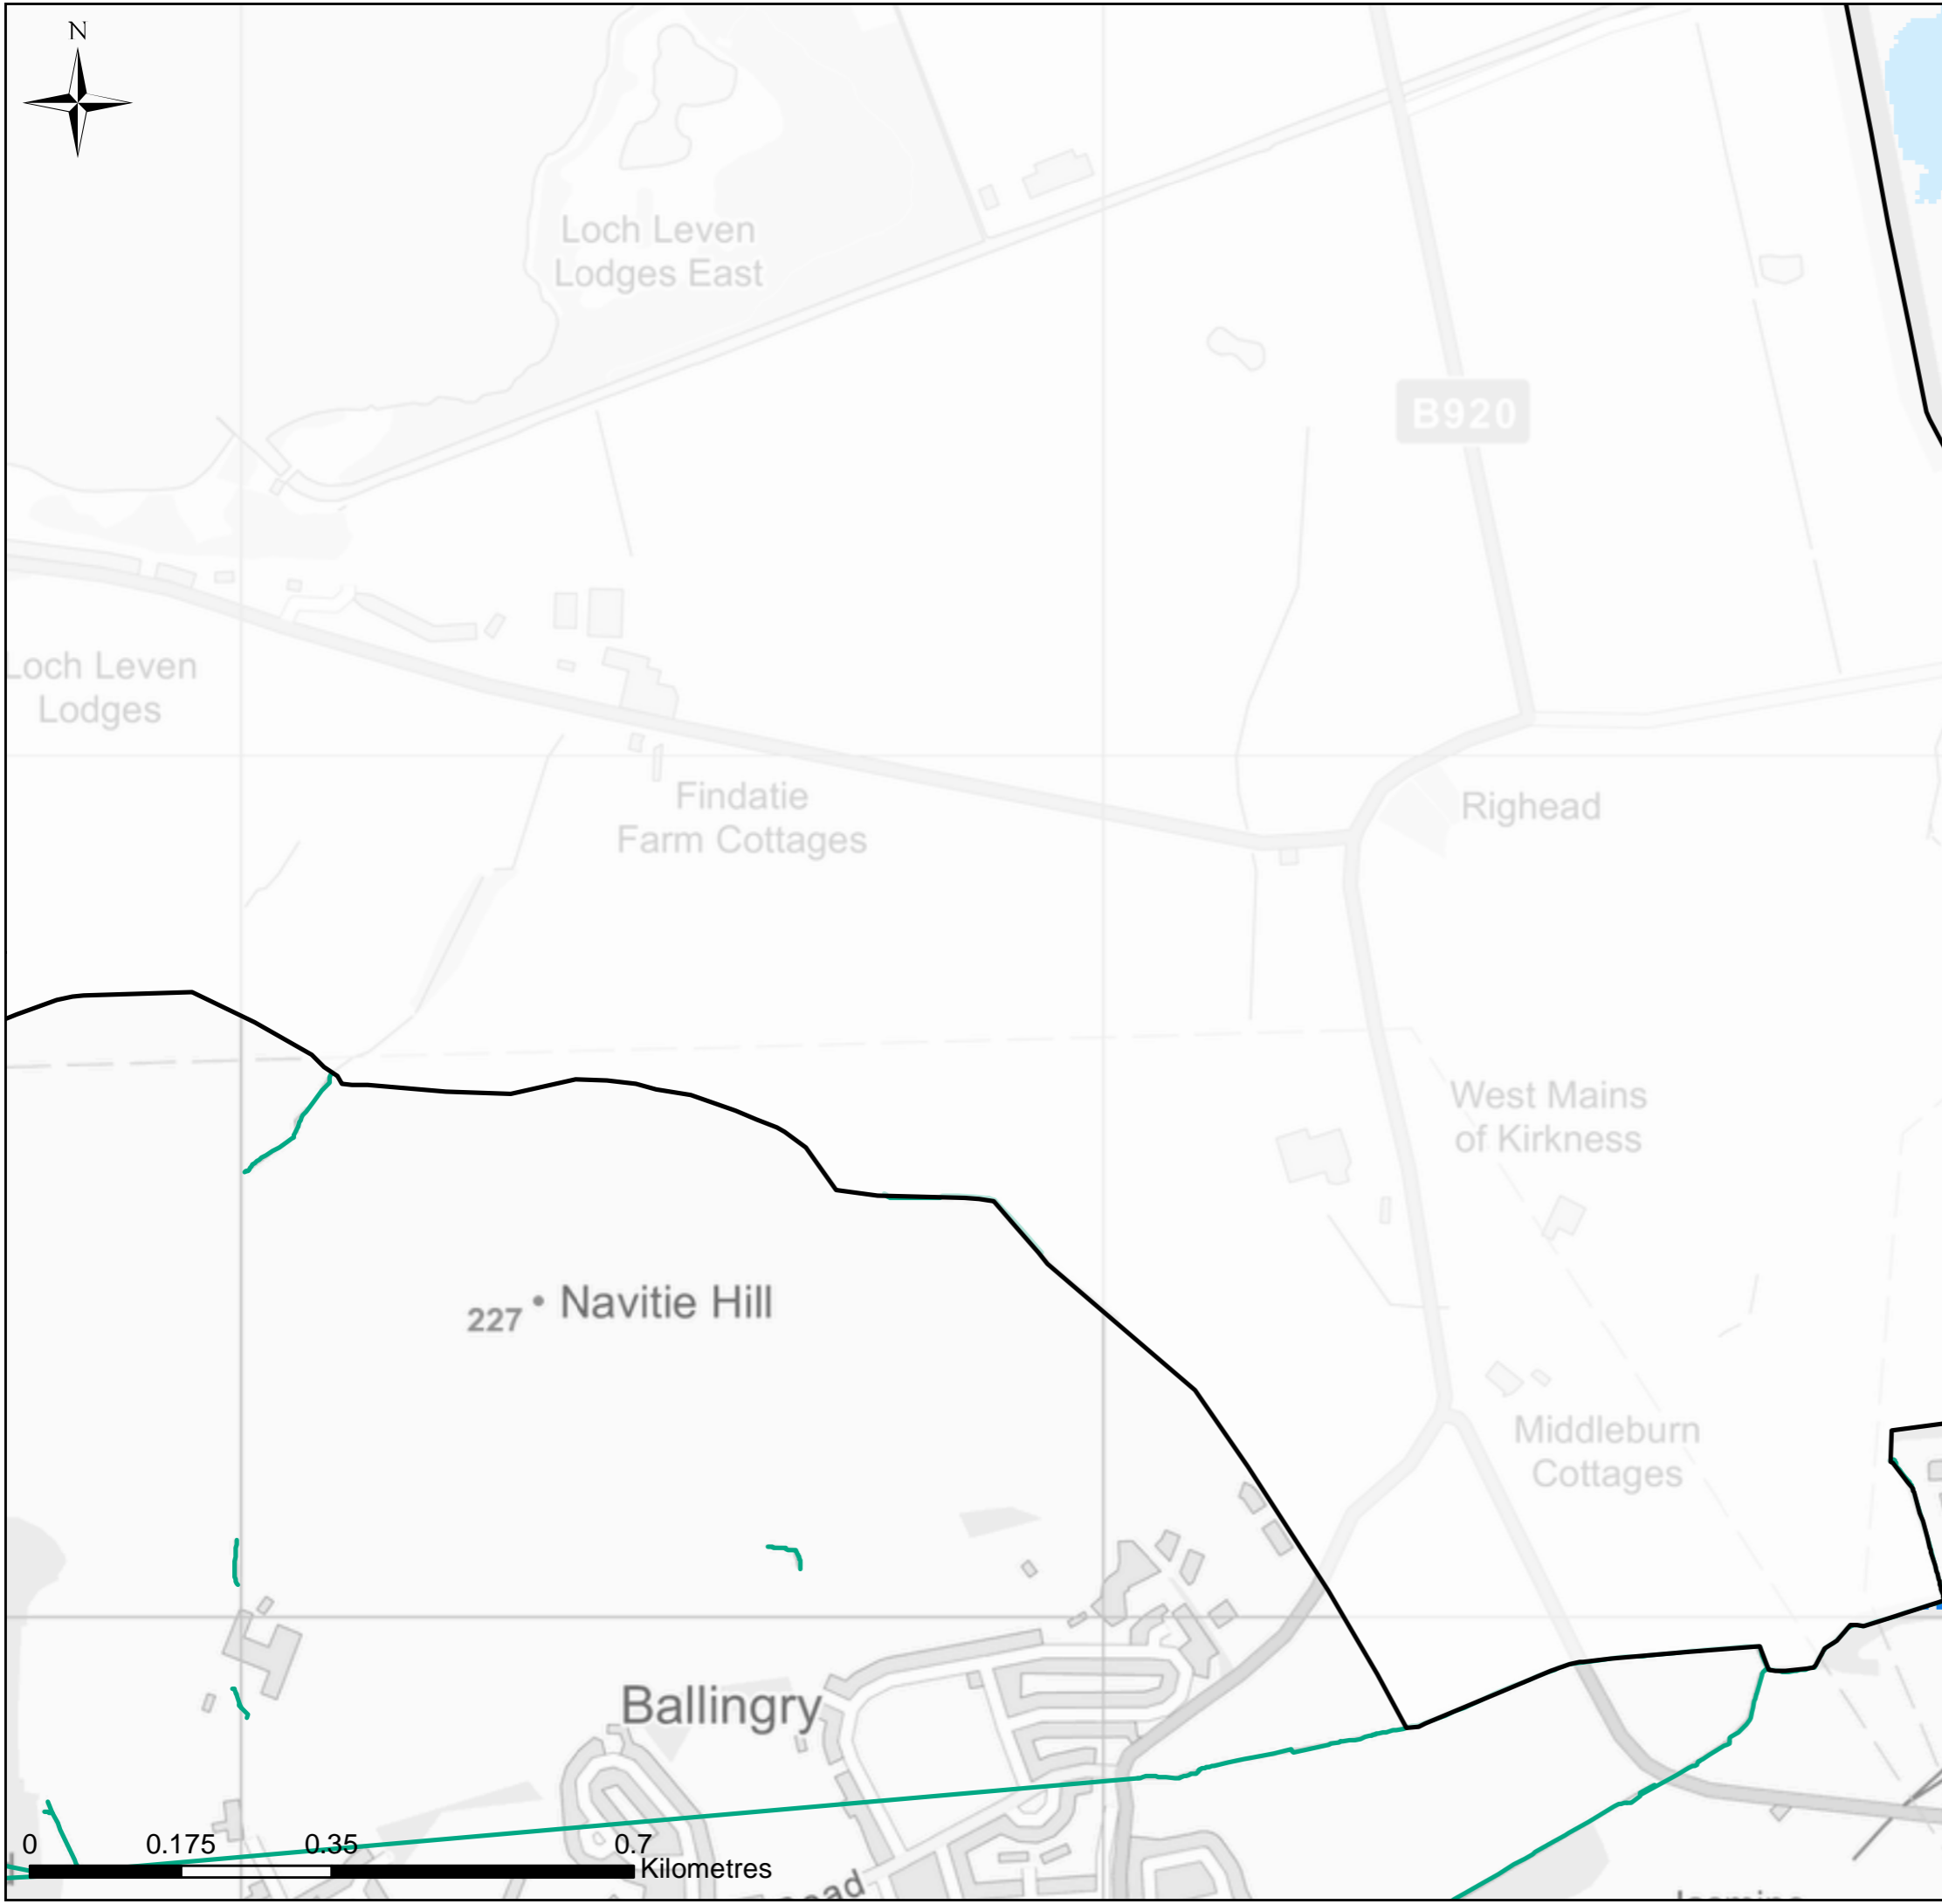

Fife Council Stage 1 SFRA Detailed Map

Map 220

Please select the data you wish to view from the drop down menu below:

Map Data

Fife boundary Watercourse

River Flooding Map (SEPA)

- High Likelihood
- Medium Likelihood
- Low Likelihood