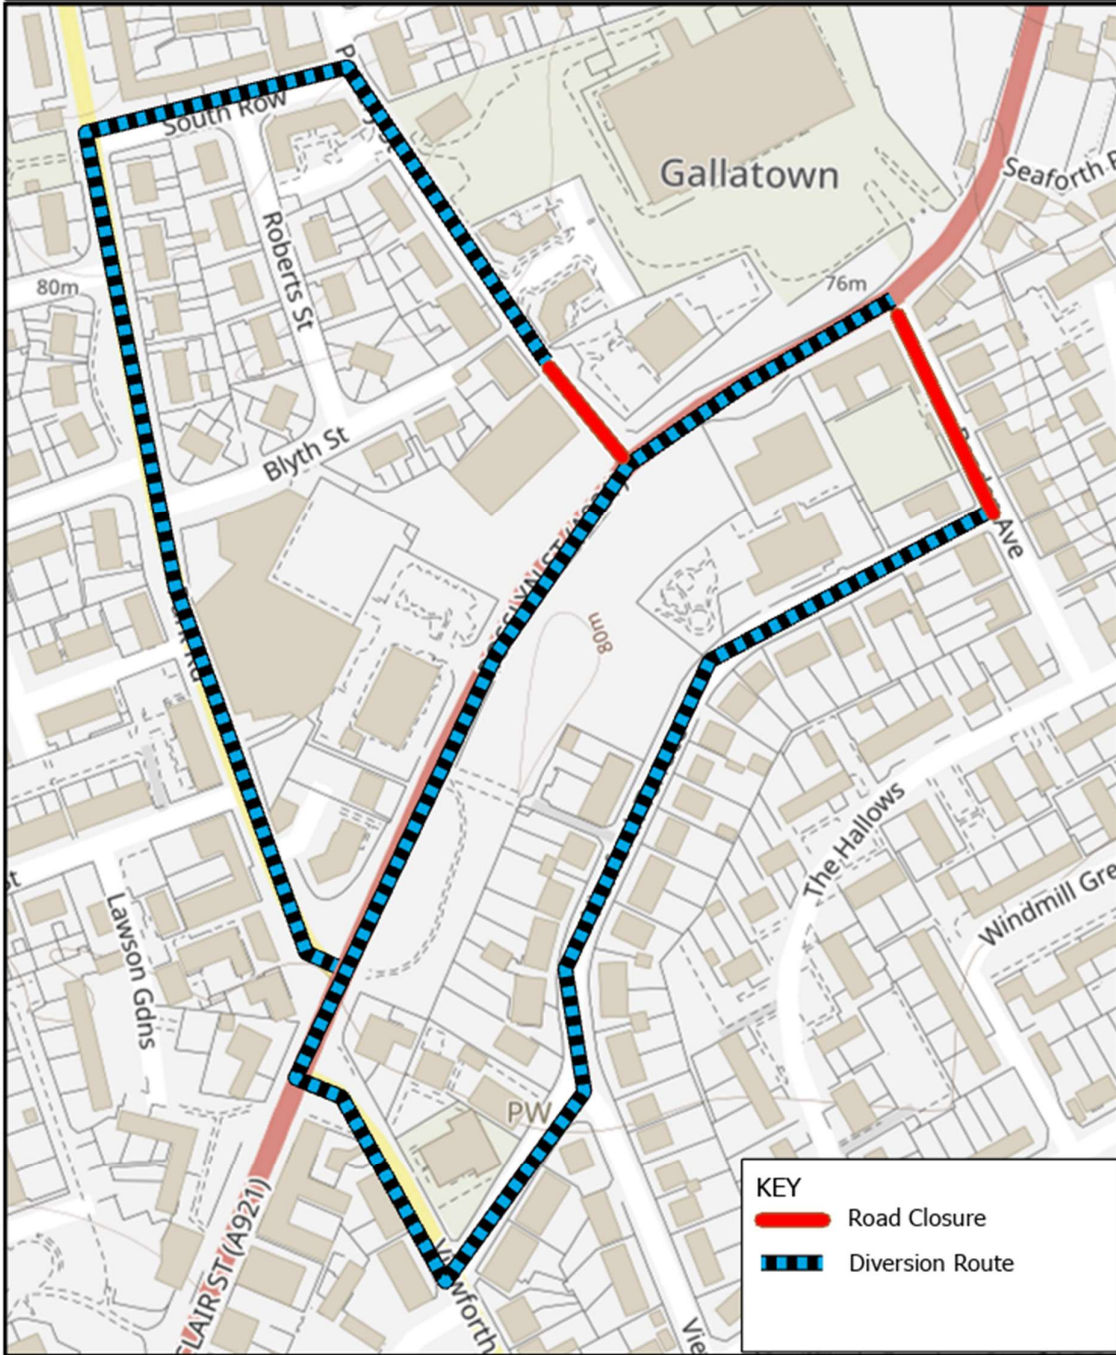

# Temporary Road Closure

- WHERE ?** Bandon Avenue, Kirkcaldy (From jct. Rosslyn St to jct. Viewforth Terr). The alternative route for through traffic is via Bandon Ave, Viewforth Terr, Viewforth St & Rosslyn St.
- Pottery Street, Kirkcaldy (From jct. Rosslyn St to the entrance to St Clair Veterinary Surgery). The alternative route for through traffic is via South Row, Park Road & Rosslyn St.
- Access for emergency service vehicles and residents will be maintained.
- Pedestrian access will be maintained.
- WHEN ?** From 7.30am on Monday 5<sup>th</sup> August 2024 to 5.30pm on Sunday 11<sup>th</sup> August 2024.
- WHY ?** To allow carriageway resurfacing works to be carried out in safety.
- WHO ?** Fife Council Roads & Transportation Services are responsible for these works and can be contacted as follows:
- Project Engineer: 07938512934
- Emergency/Out of Hours: 03451 55 00 99

# Bandon Ave & Pottery St Kirkcaldy

Prepared By: BL

Service: Roads & Transportation

## KEY

-  Road Closure
-  Diversion Route

© Crown copyright and database rights 2024.  
Ordnance Survey 100023385  
Aerial Photography © copyright Getmapping.

Scale 1:2,200