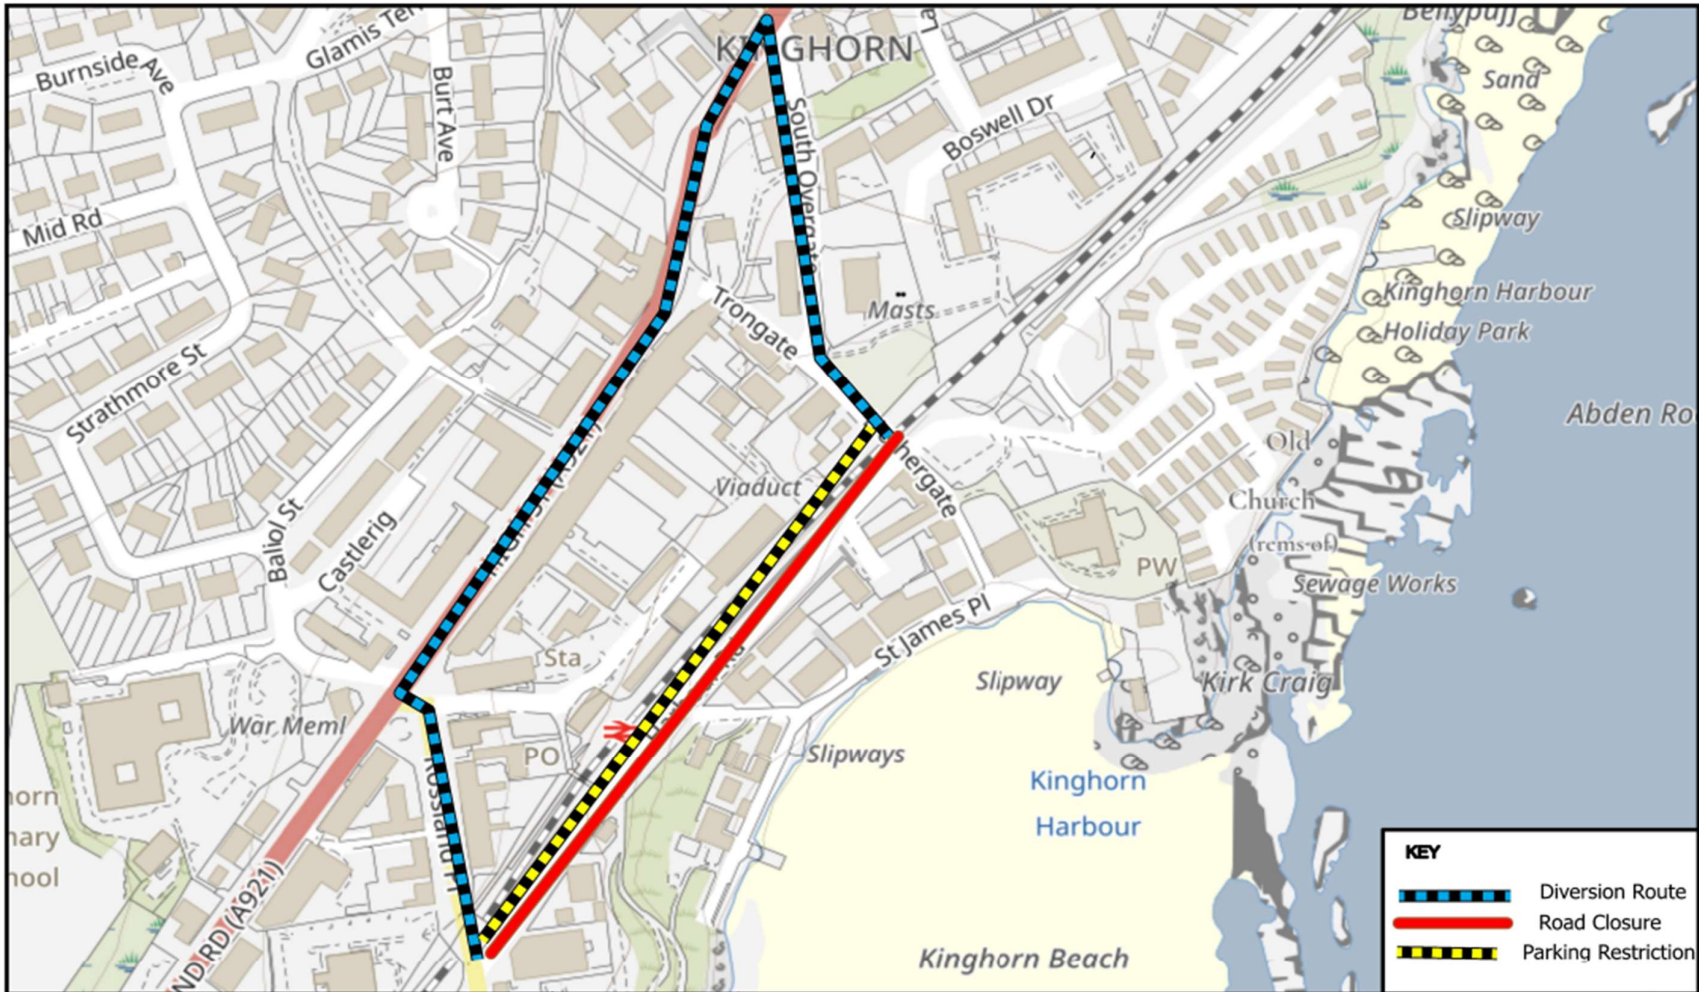

© Crown copyright and database rights 2024.
Ordnance Survey 100023385
Aerial Photography © copyright Getmapping.

N

Scale: 1:2,500

Harbour Road, Kinghorn.

Prepared By: BL
Service: Roads & Transportation
Printing Date: 15/07/2024

KEY

- Diversion Route
- Road Closure
- Parking Restriction