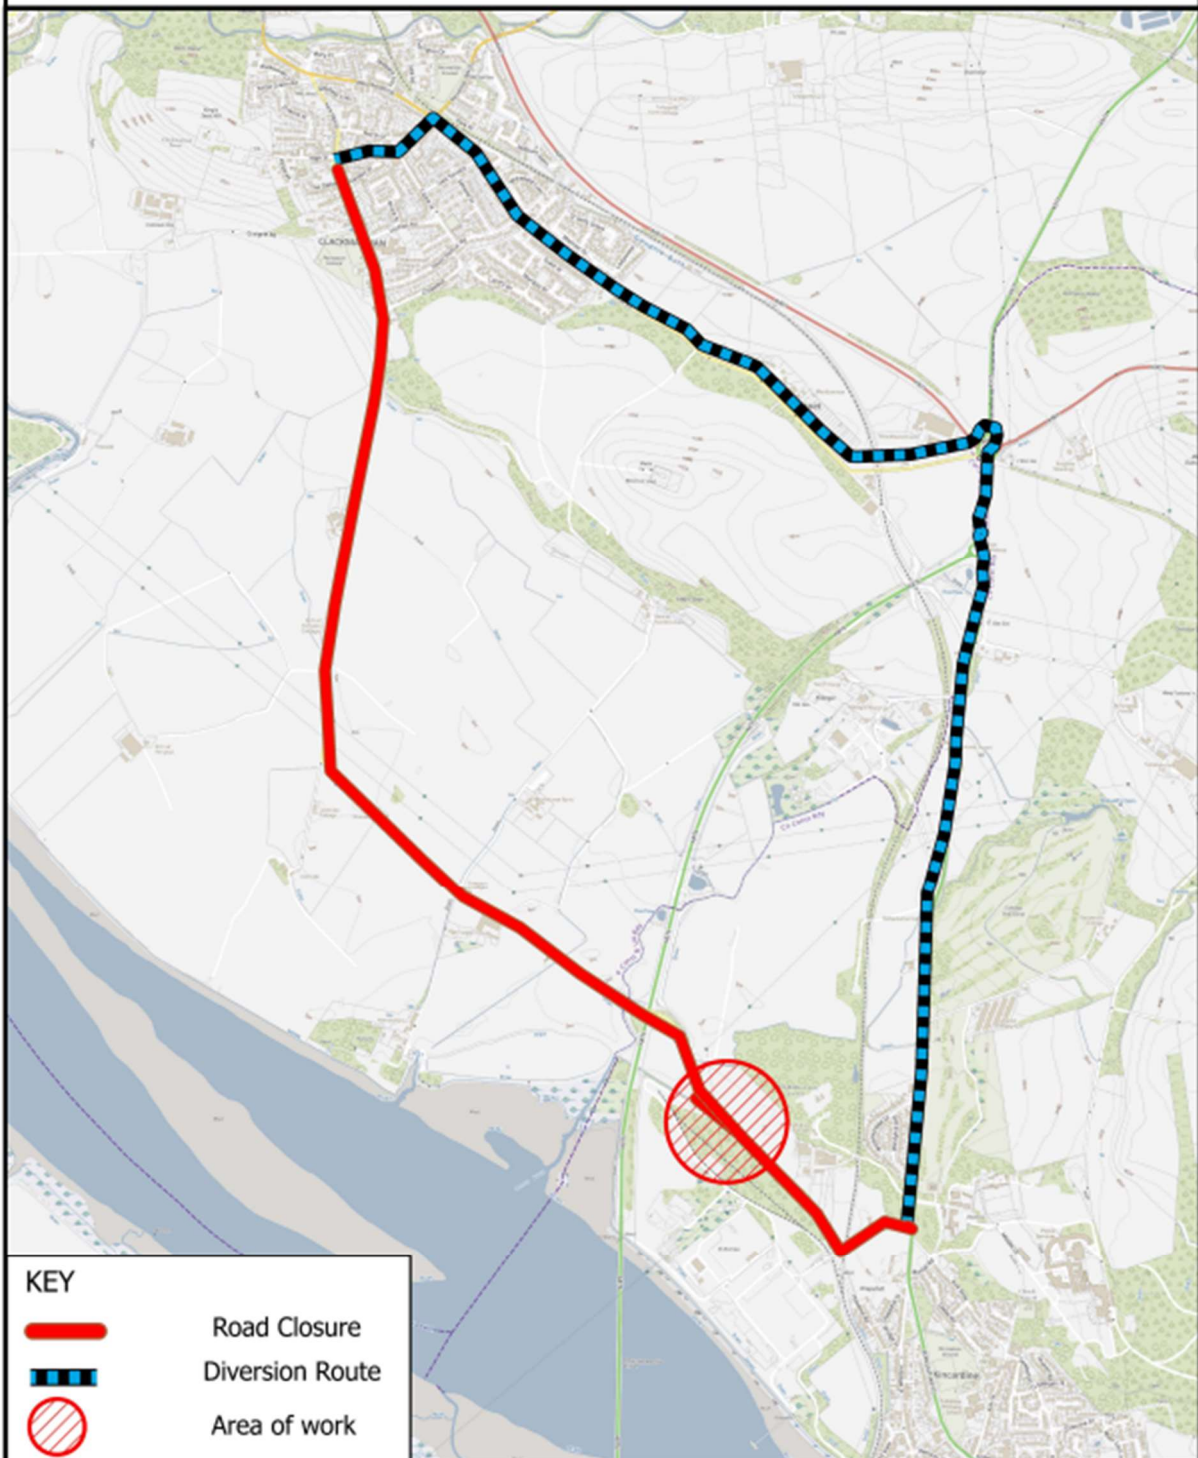

# Temporary Road Closure

**WHERE ?** C68 Hawkhill Road, Kincardine (from its Jct. with A977 to the Fife Boundary at Lookaboutye Brae).

The alternative route for through traffic is via Main Street, Clackmannan, Cattle Market, Clackmannan, Alloa Road, Clackmannan, Clackmannan Road & A977.

Access for emergency service vehicles and residents will be maintained.

Pedestrian access will be maintained.

**WHEN ?** From 7.30am to 7pm  
Monday 10<sup>th</sup> February 2025 to Friday 14<sup>th</sup> February 2025.  
Monday 17<sup>th</sup> February 2025 to Friday 21<sup>st</sup> February 2025.  
Monday 24<sup>th</sup> February 2025 to Friday 28<sup>th</sup> February 2025.  
Monday 3<sup>rd</sup> March 2025.

# C68 Hawkhill Road, Kincardine.

Prepared By: BL

Service: Roads & Transportation

Printing Date: 23/07/2024

## KEY

Road Closure

Diversion Route

Area of work

© Crown copyright and database rights 2024.  
Ordnance Survey 100023385  
Aerial Photography © copyright Getmapping.

Scale 1:20,000

**Fife**  
COUNCIL