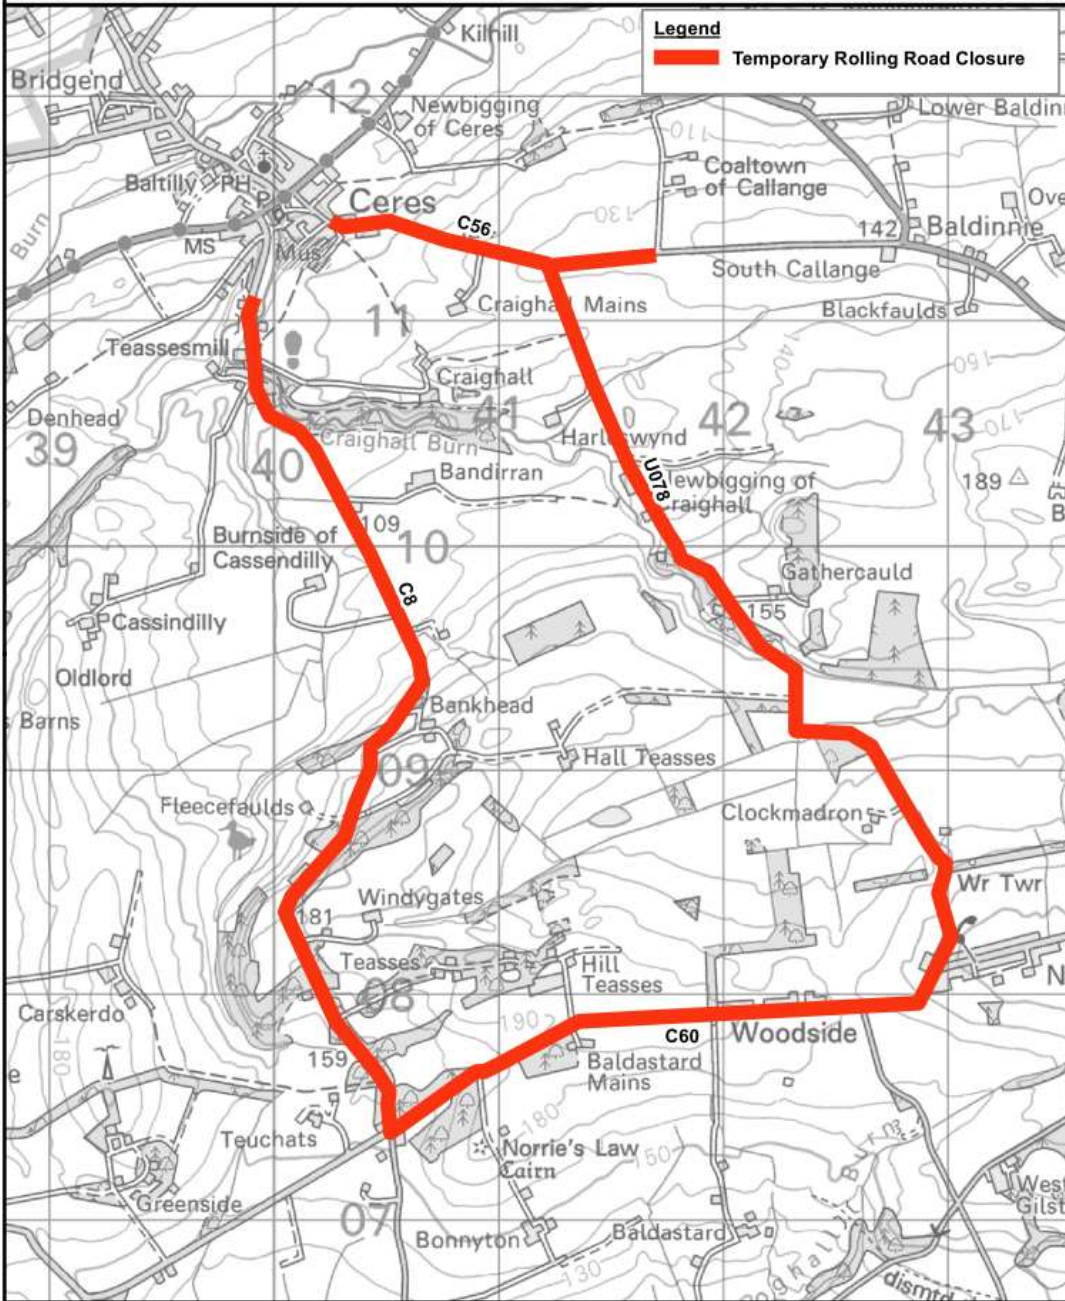


Temporary Rolling Road Closure **Ceres 8 Road Race**

WHERE? Ceres, Anstruther Rd from Ceres Memorial Hall eastwards to village boundary; C56 from Ceres village boundary to Coaltown of Callange Access Road; U078, from C56 to Main Street, New Gilston; C60 from Main Street, New Gilston to C8 Teasses Rd; and C8 from C60 to Ceres.

Access for emergency service vehicles and pedestrians will be maintained.

WHEN? Tuesday 06/08/24 from 18.30hrs to 21.00hrs.

The roads will close and open on a rolling basis as the race progresses.

WHY? To allow the Ceres 8 Road Race to take place in safety.

WHO? Fife Athletic Club is responsible for this event and can be contacted as follows:

Contact: 01334 477980

Temporary Rolling Road Closure Ceres 8 Mile Road Race

Prepared By: CD

Service: Roads & Transportation

Printing Date: 04 August 2022

Legend

 Temporary Rolling Road Closure

© Crown copyright and database rights 2022.
Ordnance Survey 100023385
Aerial Photography © copyright Getmapping.

N

Scale 1:24,000