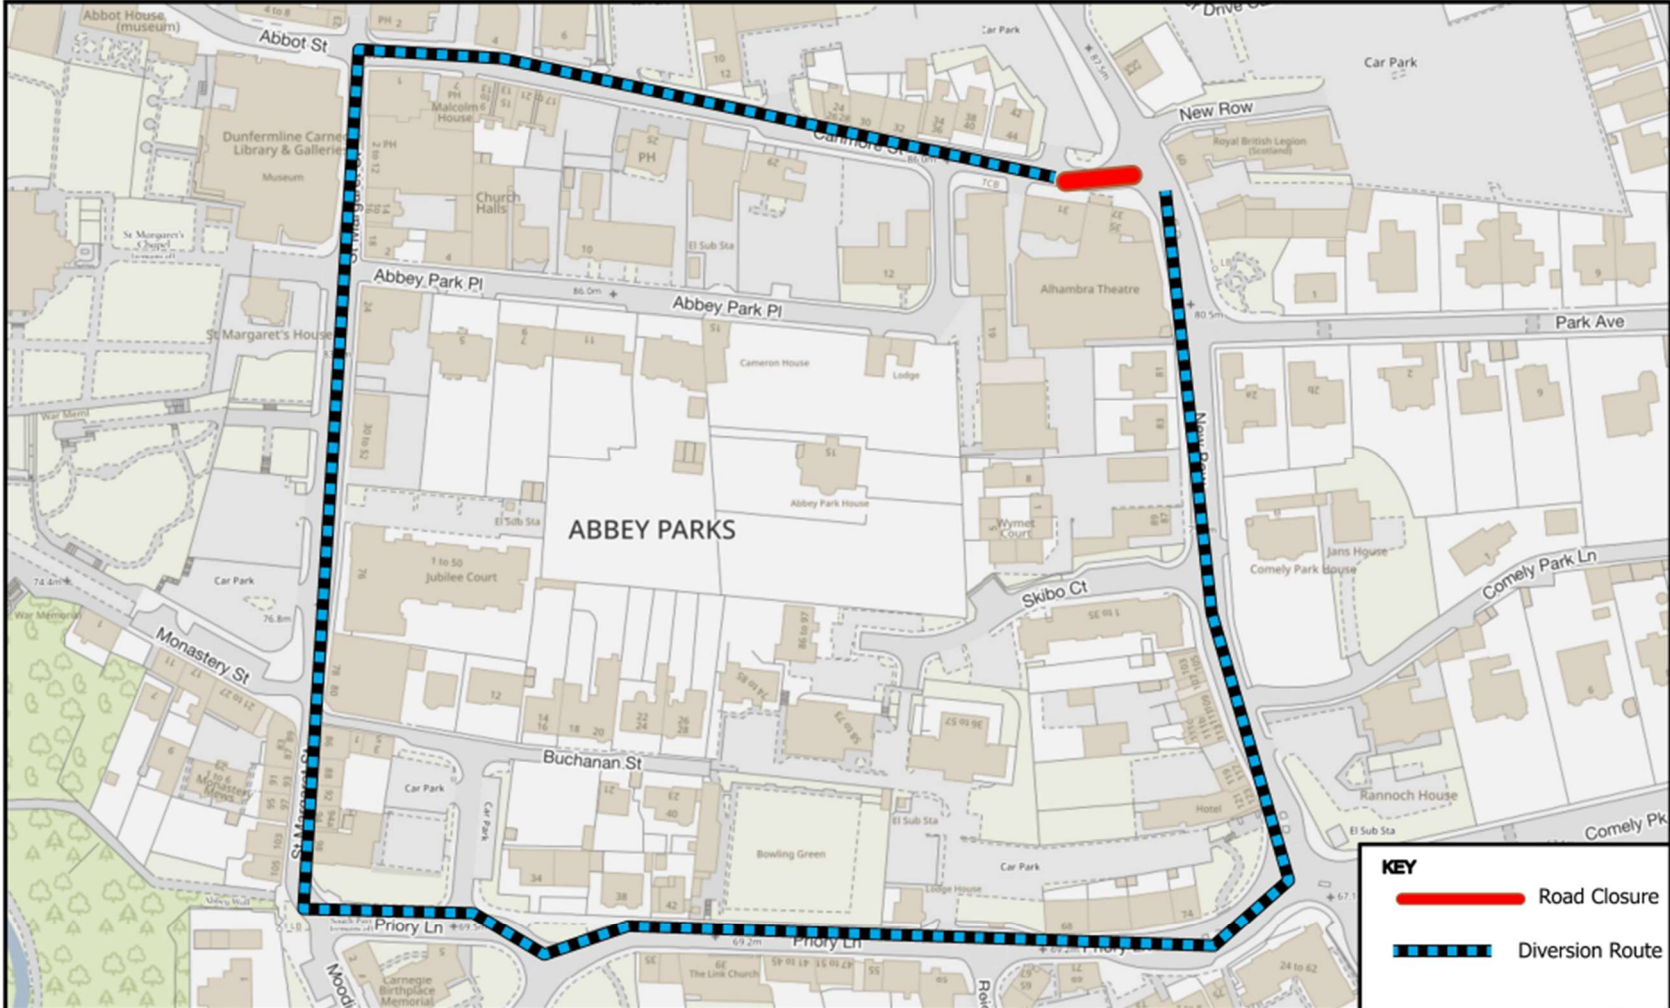

Temporary Road Closure

WHERE ? Canmore Street, Dunfermline (from entry/exit of carpark to Jct. New Row).

The alternative route for through traffic is via New Row, Priory Lane, St Margaret Street & Canmore Street.

Access for emergency service vehicles and residents will be maintained.

Pedestrian access will be maintained.

WHEN ? Between 6pm to 23.59pm on Tuesday 23rd July 2024.

WHY ? To allow filming works to be carried out in safety.

WHO ? CREXCELL Ltd are responsible for this event and can be contacted as follows:

Project organiser: 01506374253

KEY

- Road Closure
- Diversion Route

© Crown copyright and database rights 2024.
 Ordnance Survey 100023385
 Aerial Photography © copyright Getmapping.

N

 Scale: 1:1,800

Canmore Street, Dunfermline.

Prepared By: BL
 Service: Roads & Transportation
 Printing Date: 24/06/2024