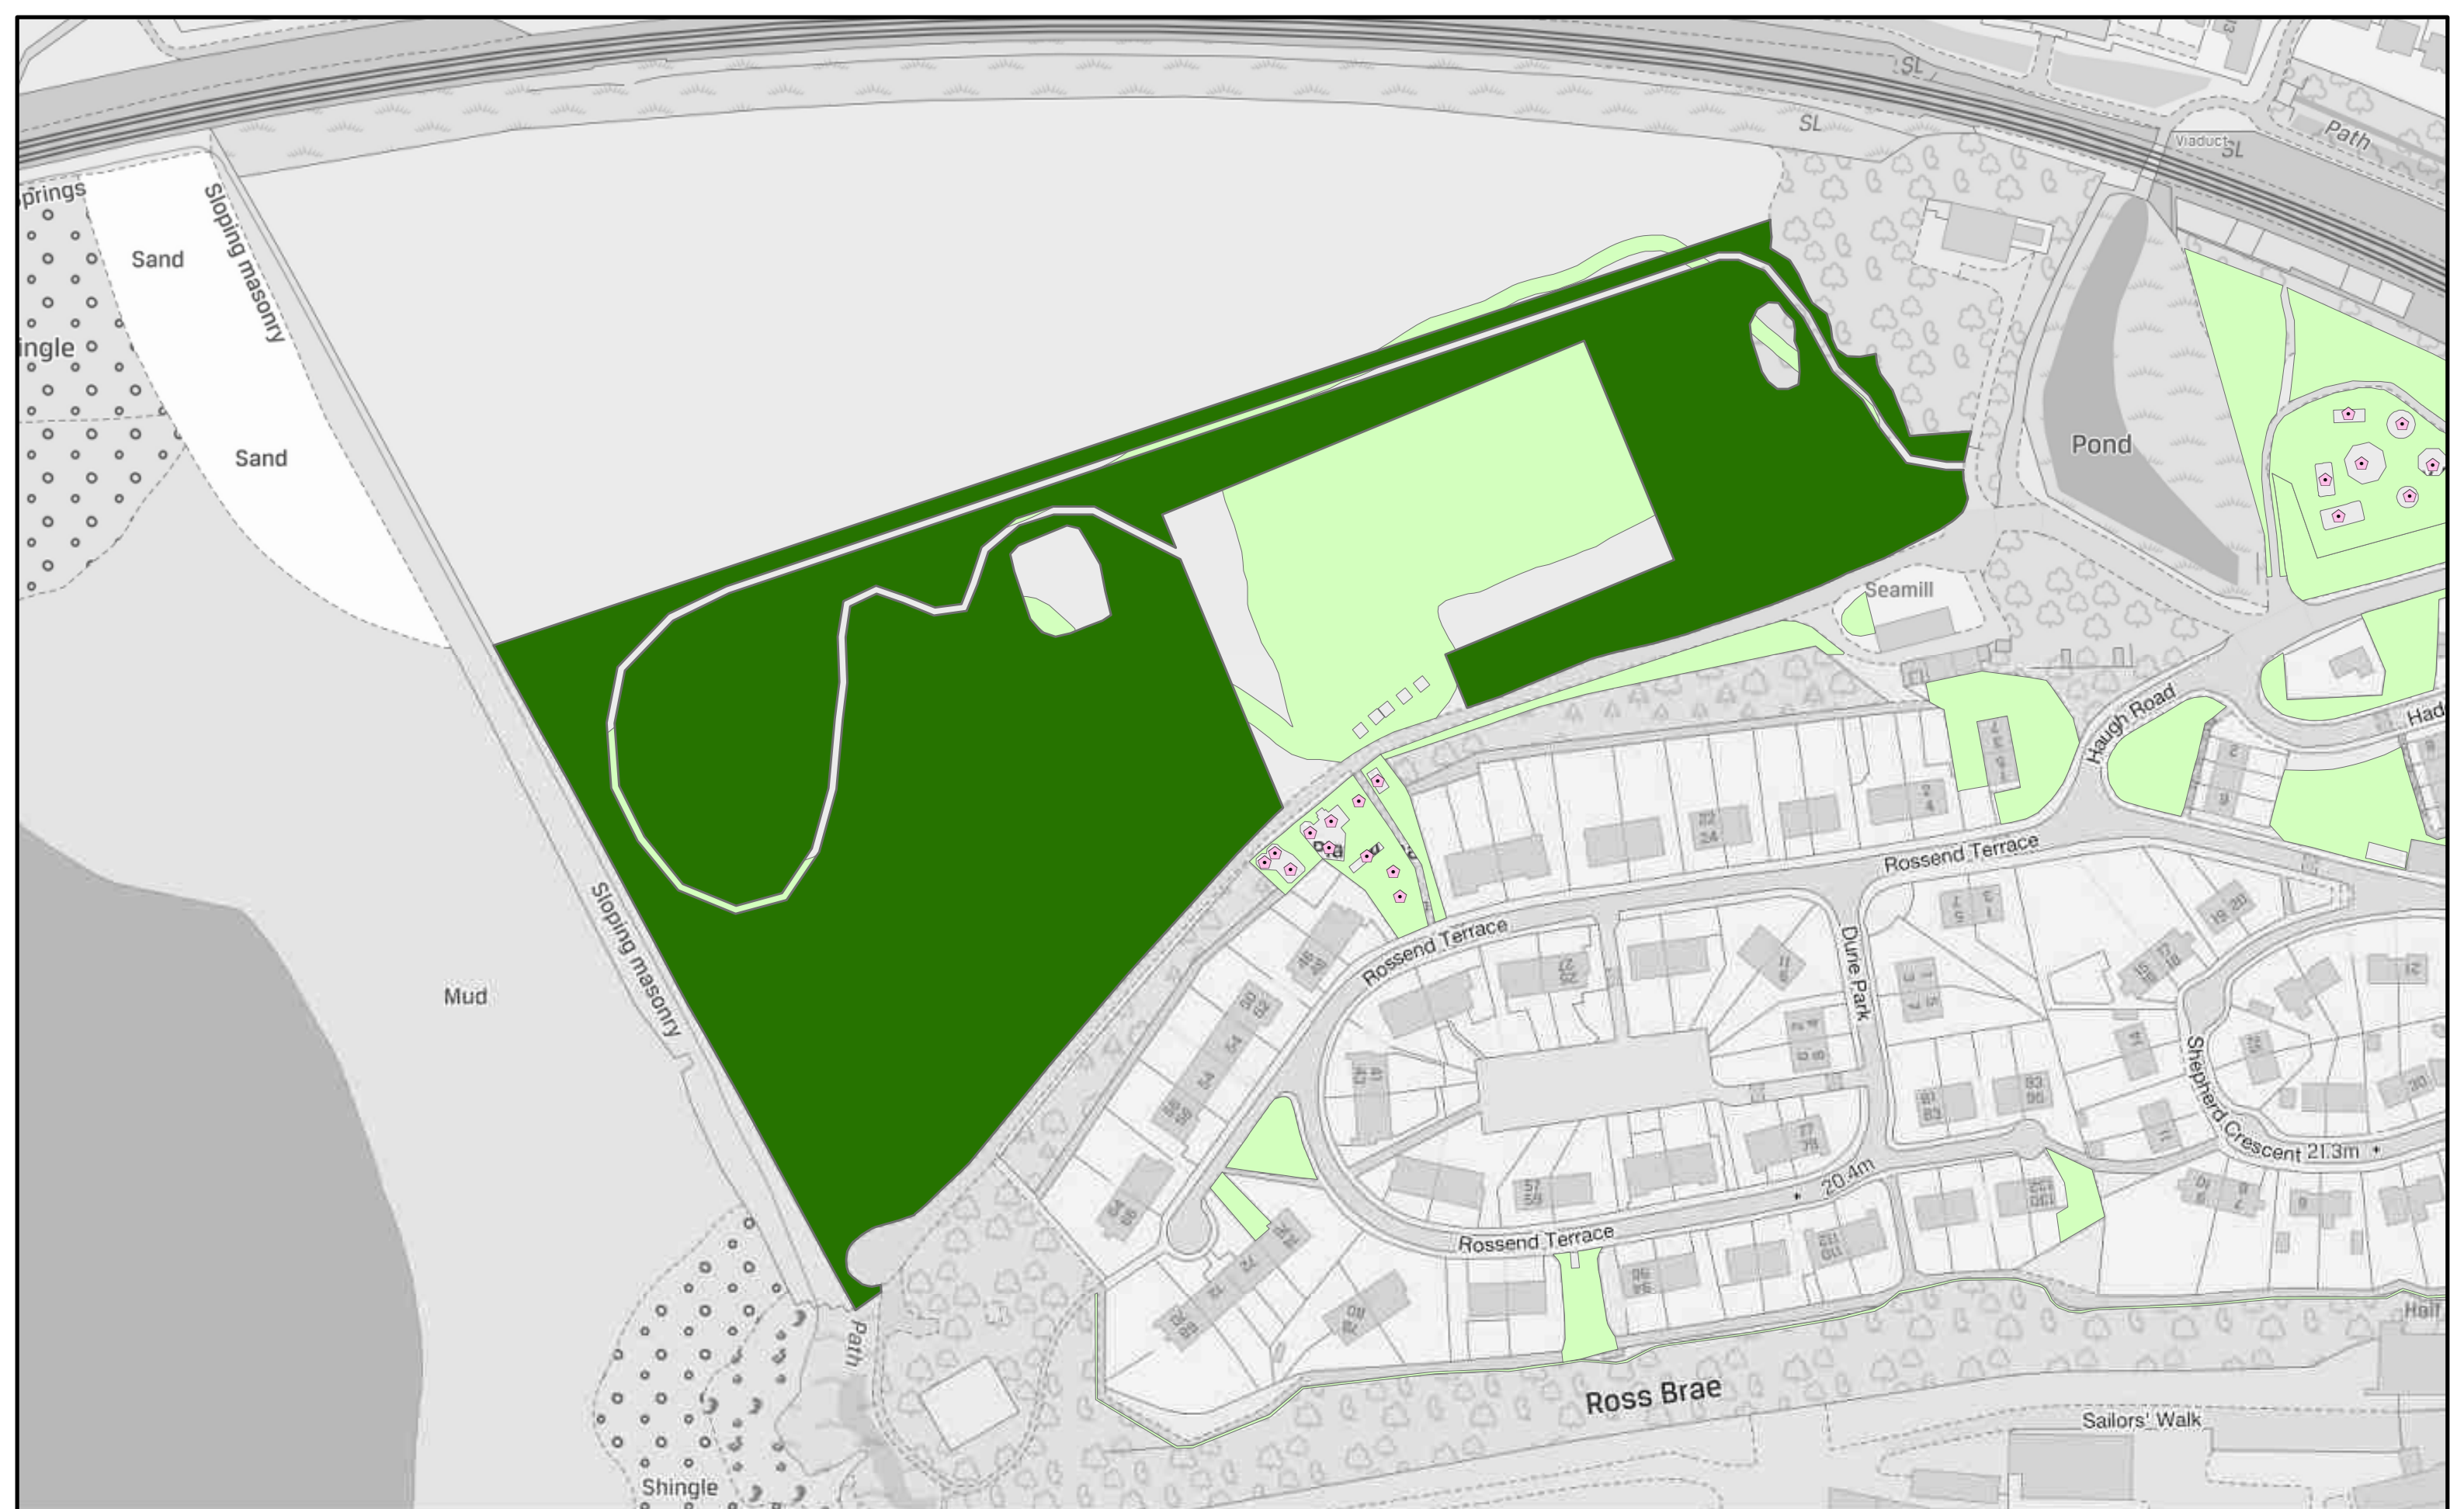

Alternative Grassland Sites

- Alternative Grassland Opportunities Accepted
- Areas of Cut Grass/Standard Cut

Proposed Alternative Grassland Sites 2021, Beveridge Park
 Burntisland, Kinghorn and Western Kirkcaldy

Prepared by: C Penman
Service: Grounds Maintenance Service

© Crown copyright and database rights 2021. Ordnance Survey 100023385
 Aerial Photography © copyright Getmapping.

-  Play Equipment
-  Alternative Grassland Opportunities Accepted
-  Areas of Cut Grass/Standard Cut

Scale: 1:1,500

Proposed Alternative Grassland Sites 2021, Burntisland
 Burntisland, Kinghorn and Western Kirkcaldy

Prepared by: C Penman
Service: Grounds Maintenance Service

© Crown copyright and database rights 2021. Ordnance Survey 100023385
 Aerial Photography © copyright Getmapping.