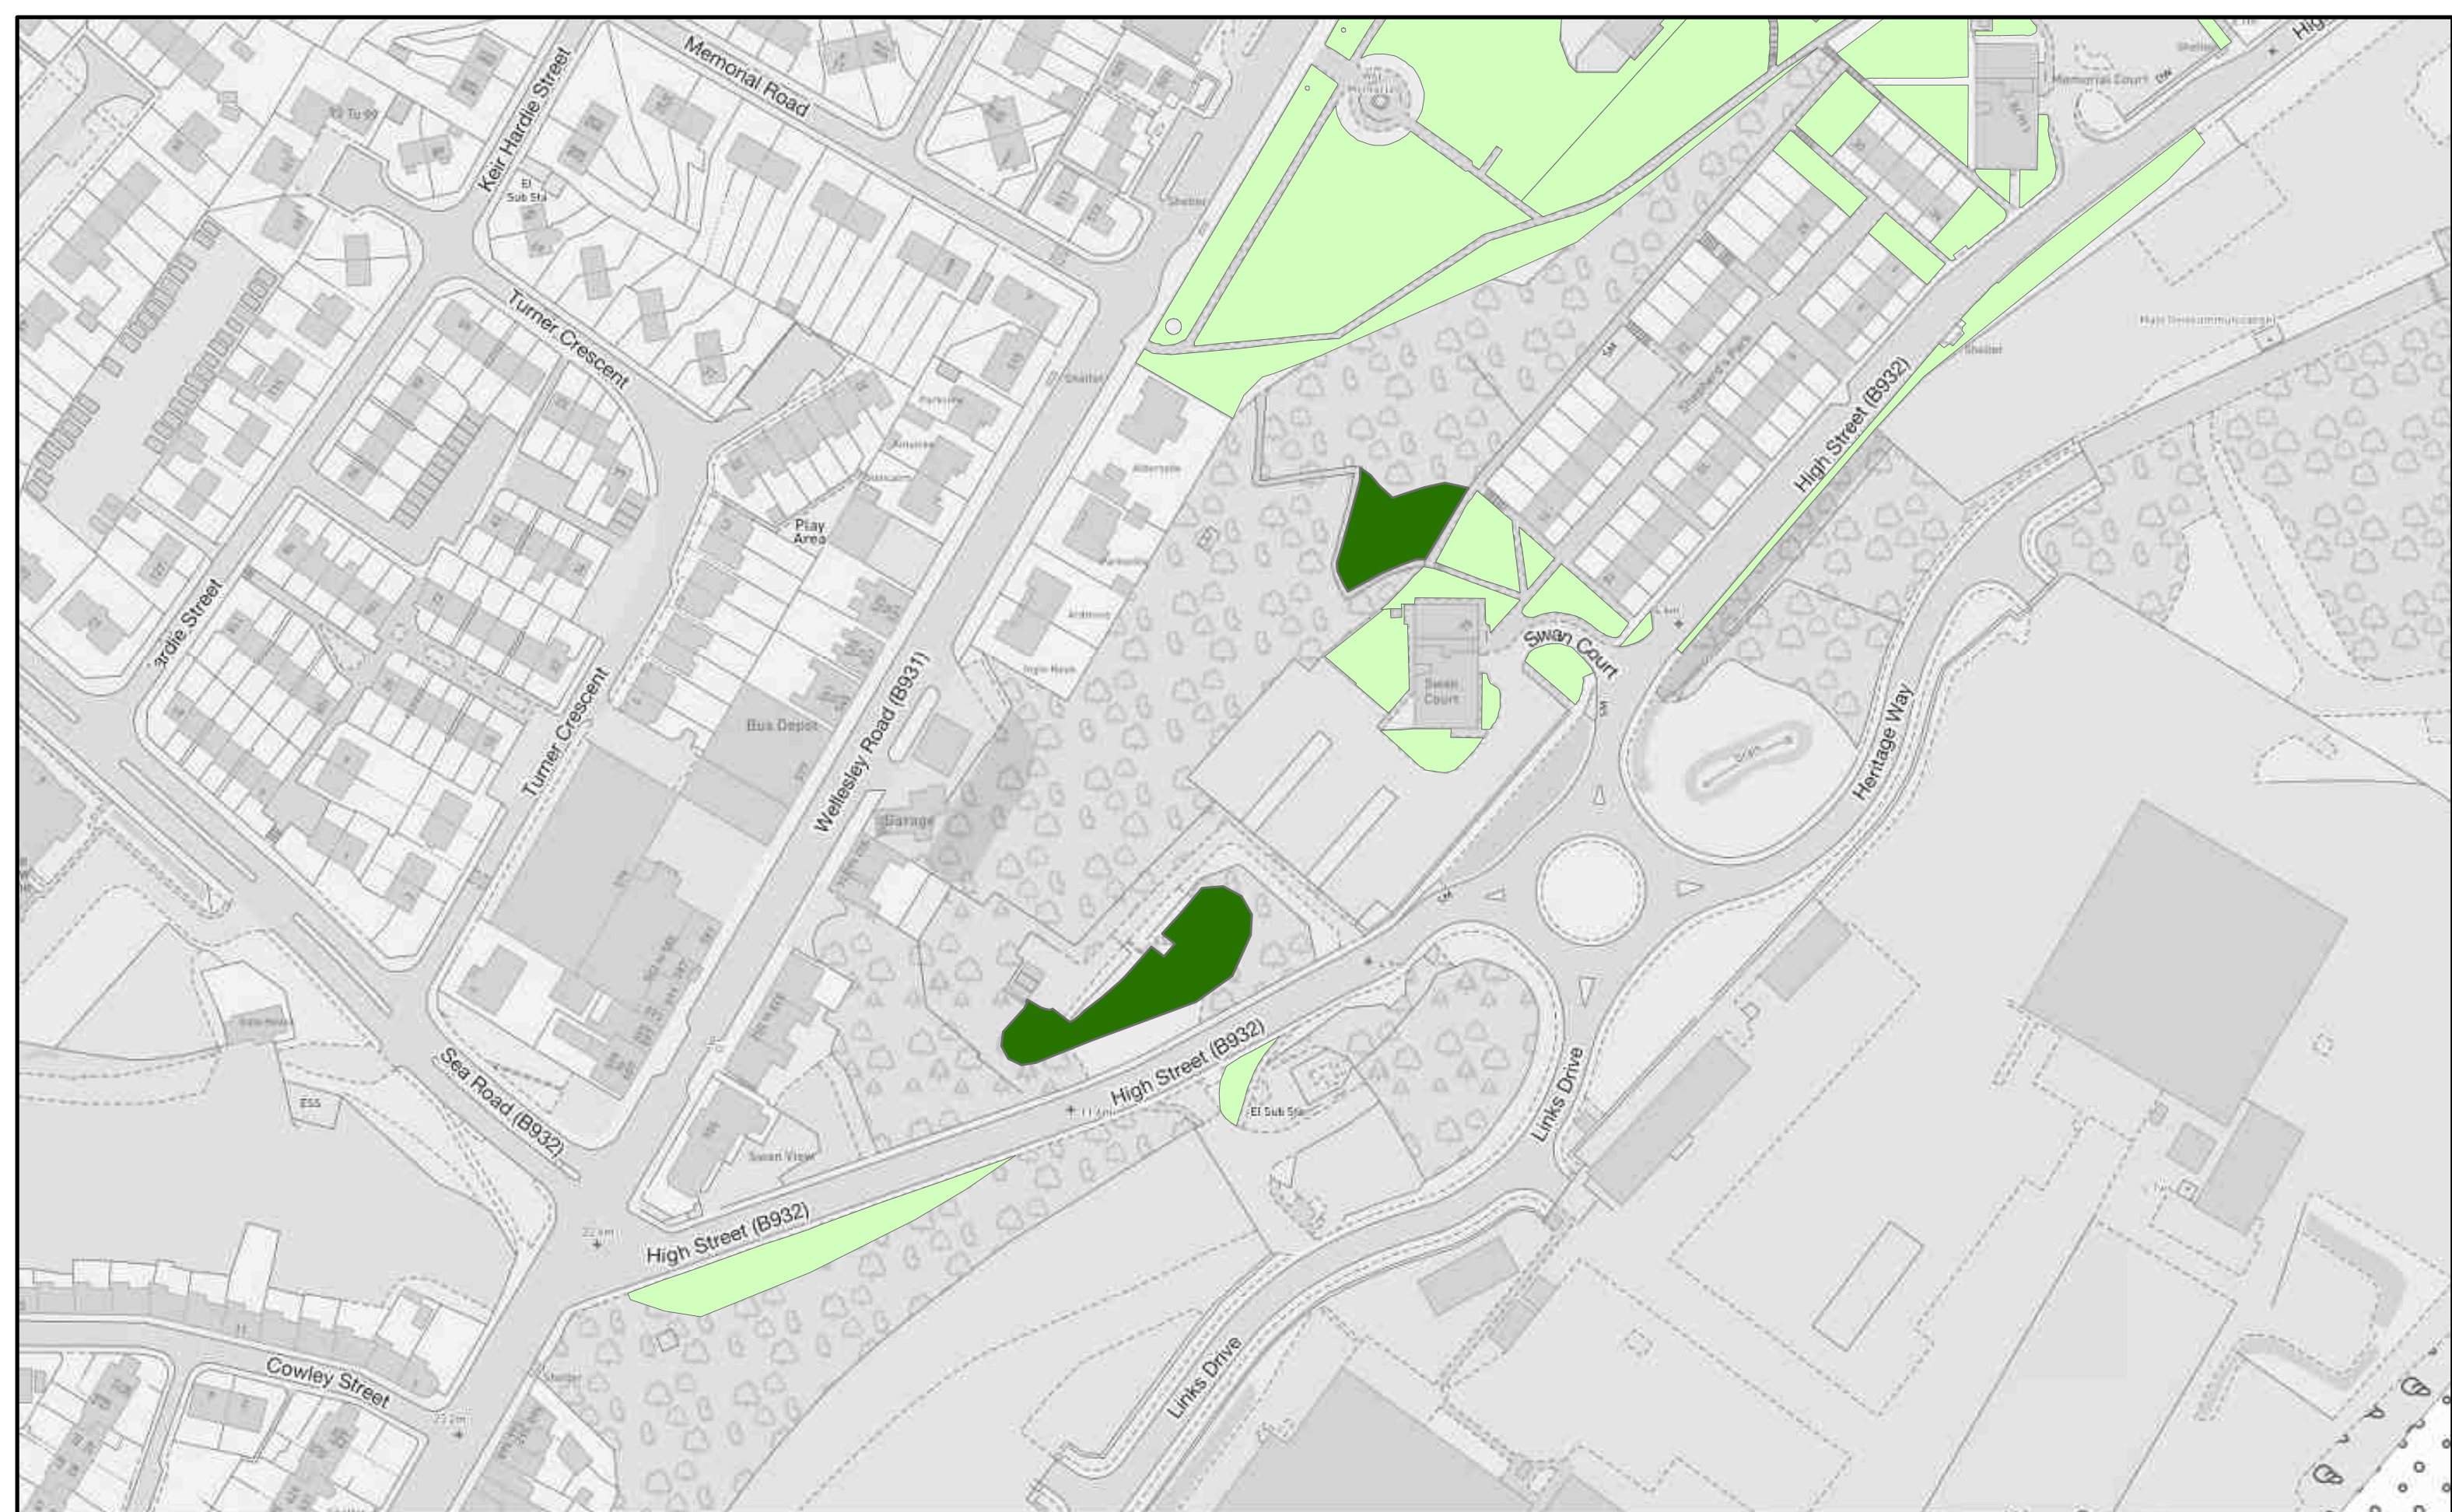

- Alternative Grassland Opportunities Accepted
- Areas of Cut Grass/Standard Cut

Scale: 1:1,500

Proposed Alternative Grassland Sites 2021, Lower Methil A
Buckhaven, Methil and Wemyss Villages

Prepared by: C Penman
Service: Grounds Maintenance Service

© Crown copyright and database rights 2021. Ordnance Survey 100023385
Aerial Photography © copyright Getmapping.