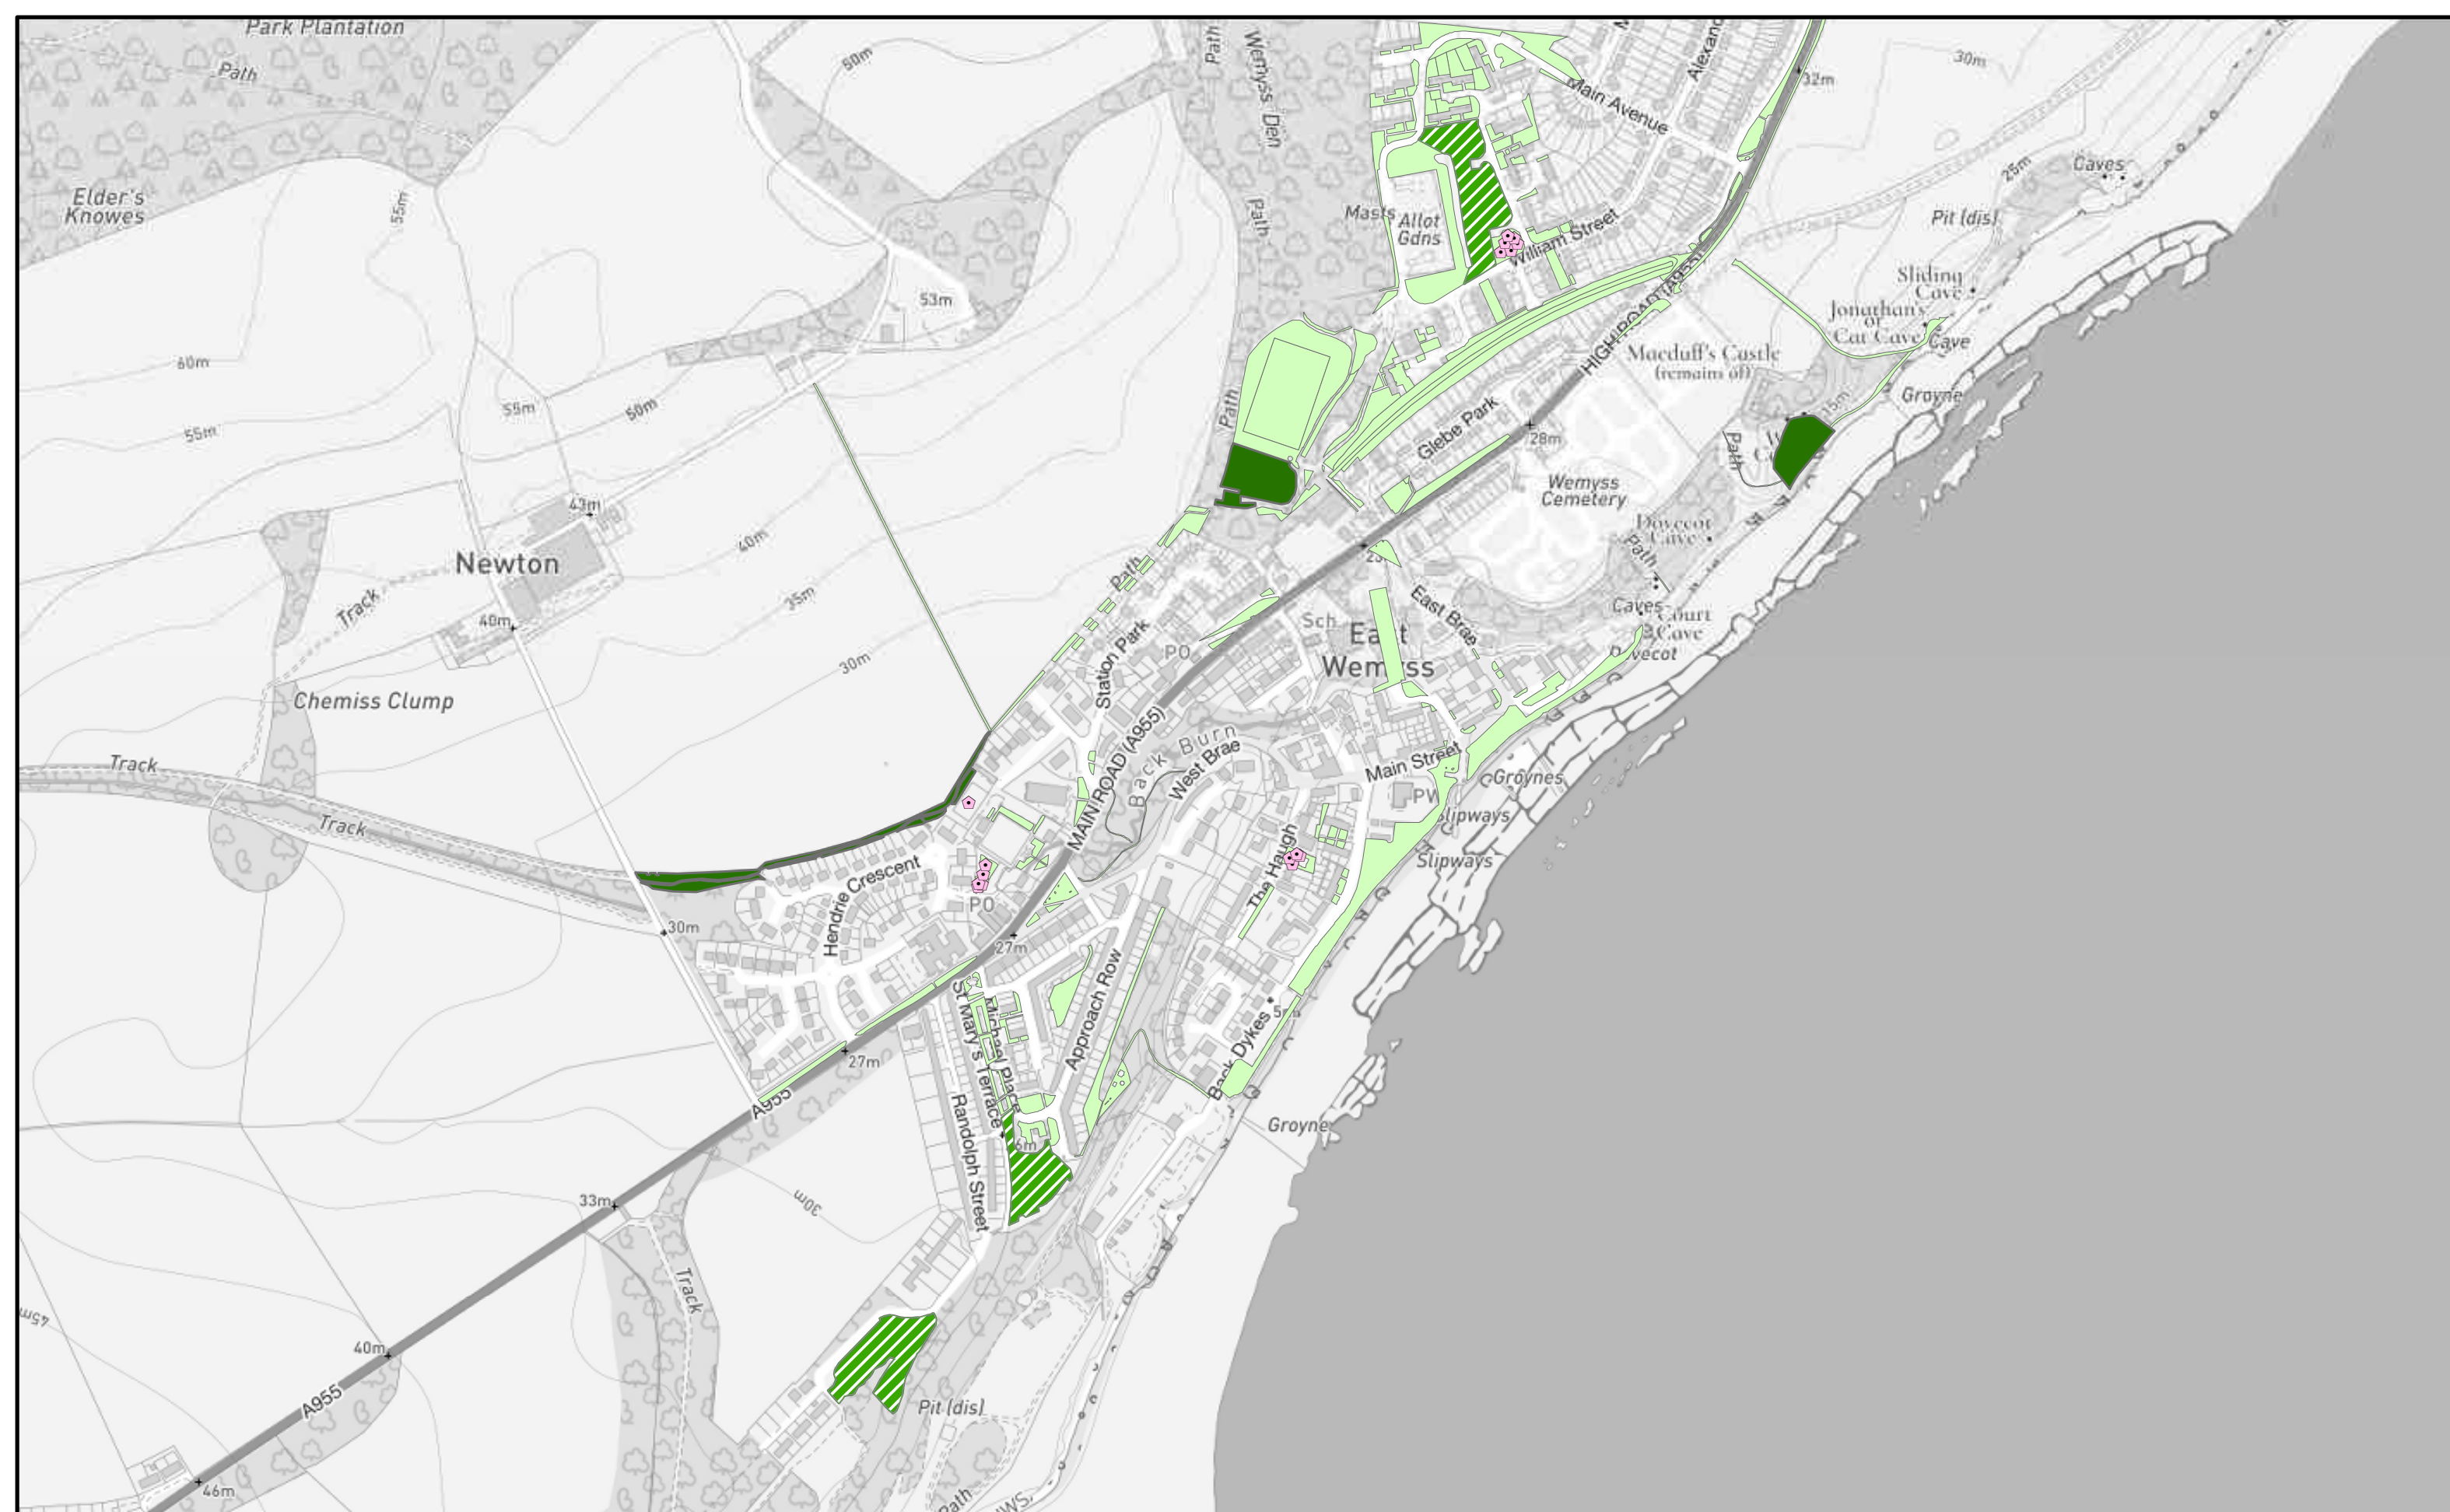

- Play Equipment
- Alternative Grassland Opportunities Not Accepted
- Alternative Grassland Opportunities Accepted
- Areas of Cut Grass/Standard Cut

Scale: 1:6,000

Proposed Alternative Grassland Sites 2021, East Wemyss

Buckhaven, Methil and Wemyss Villages

Prepared by: C Penman
Service: Grounds Maintenance Service

© Crown copyright and database rights 2021. Ordnance Survey 100023385
Aerial Photography © copyright Getmapping.