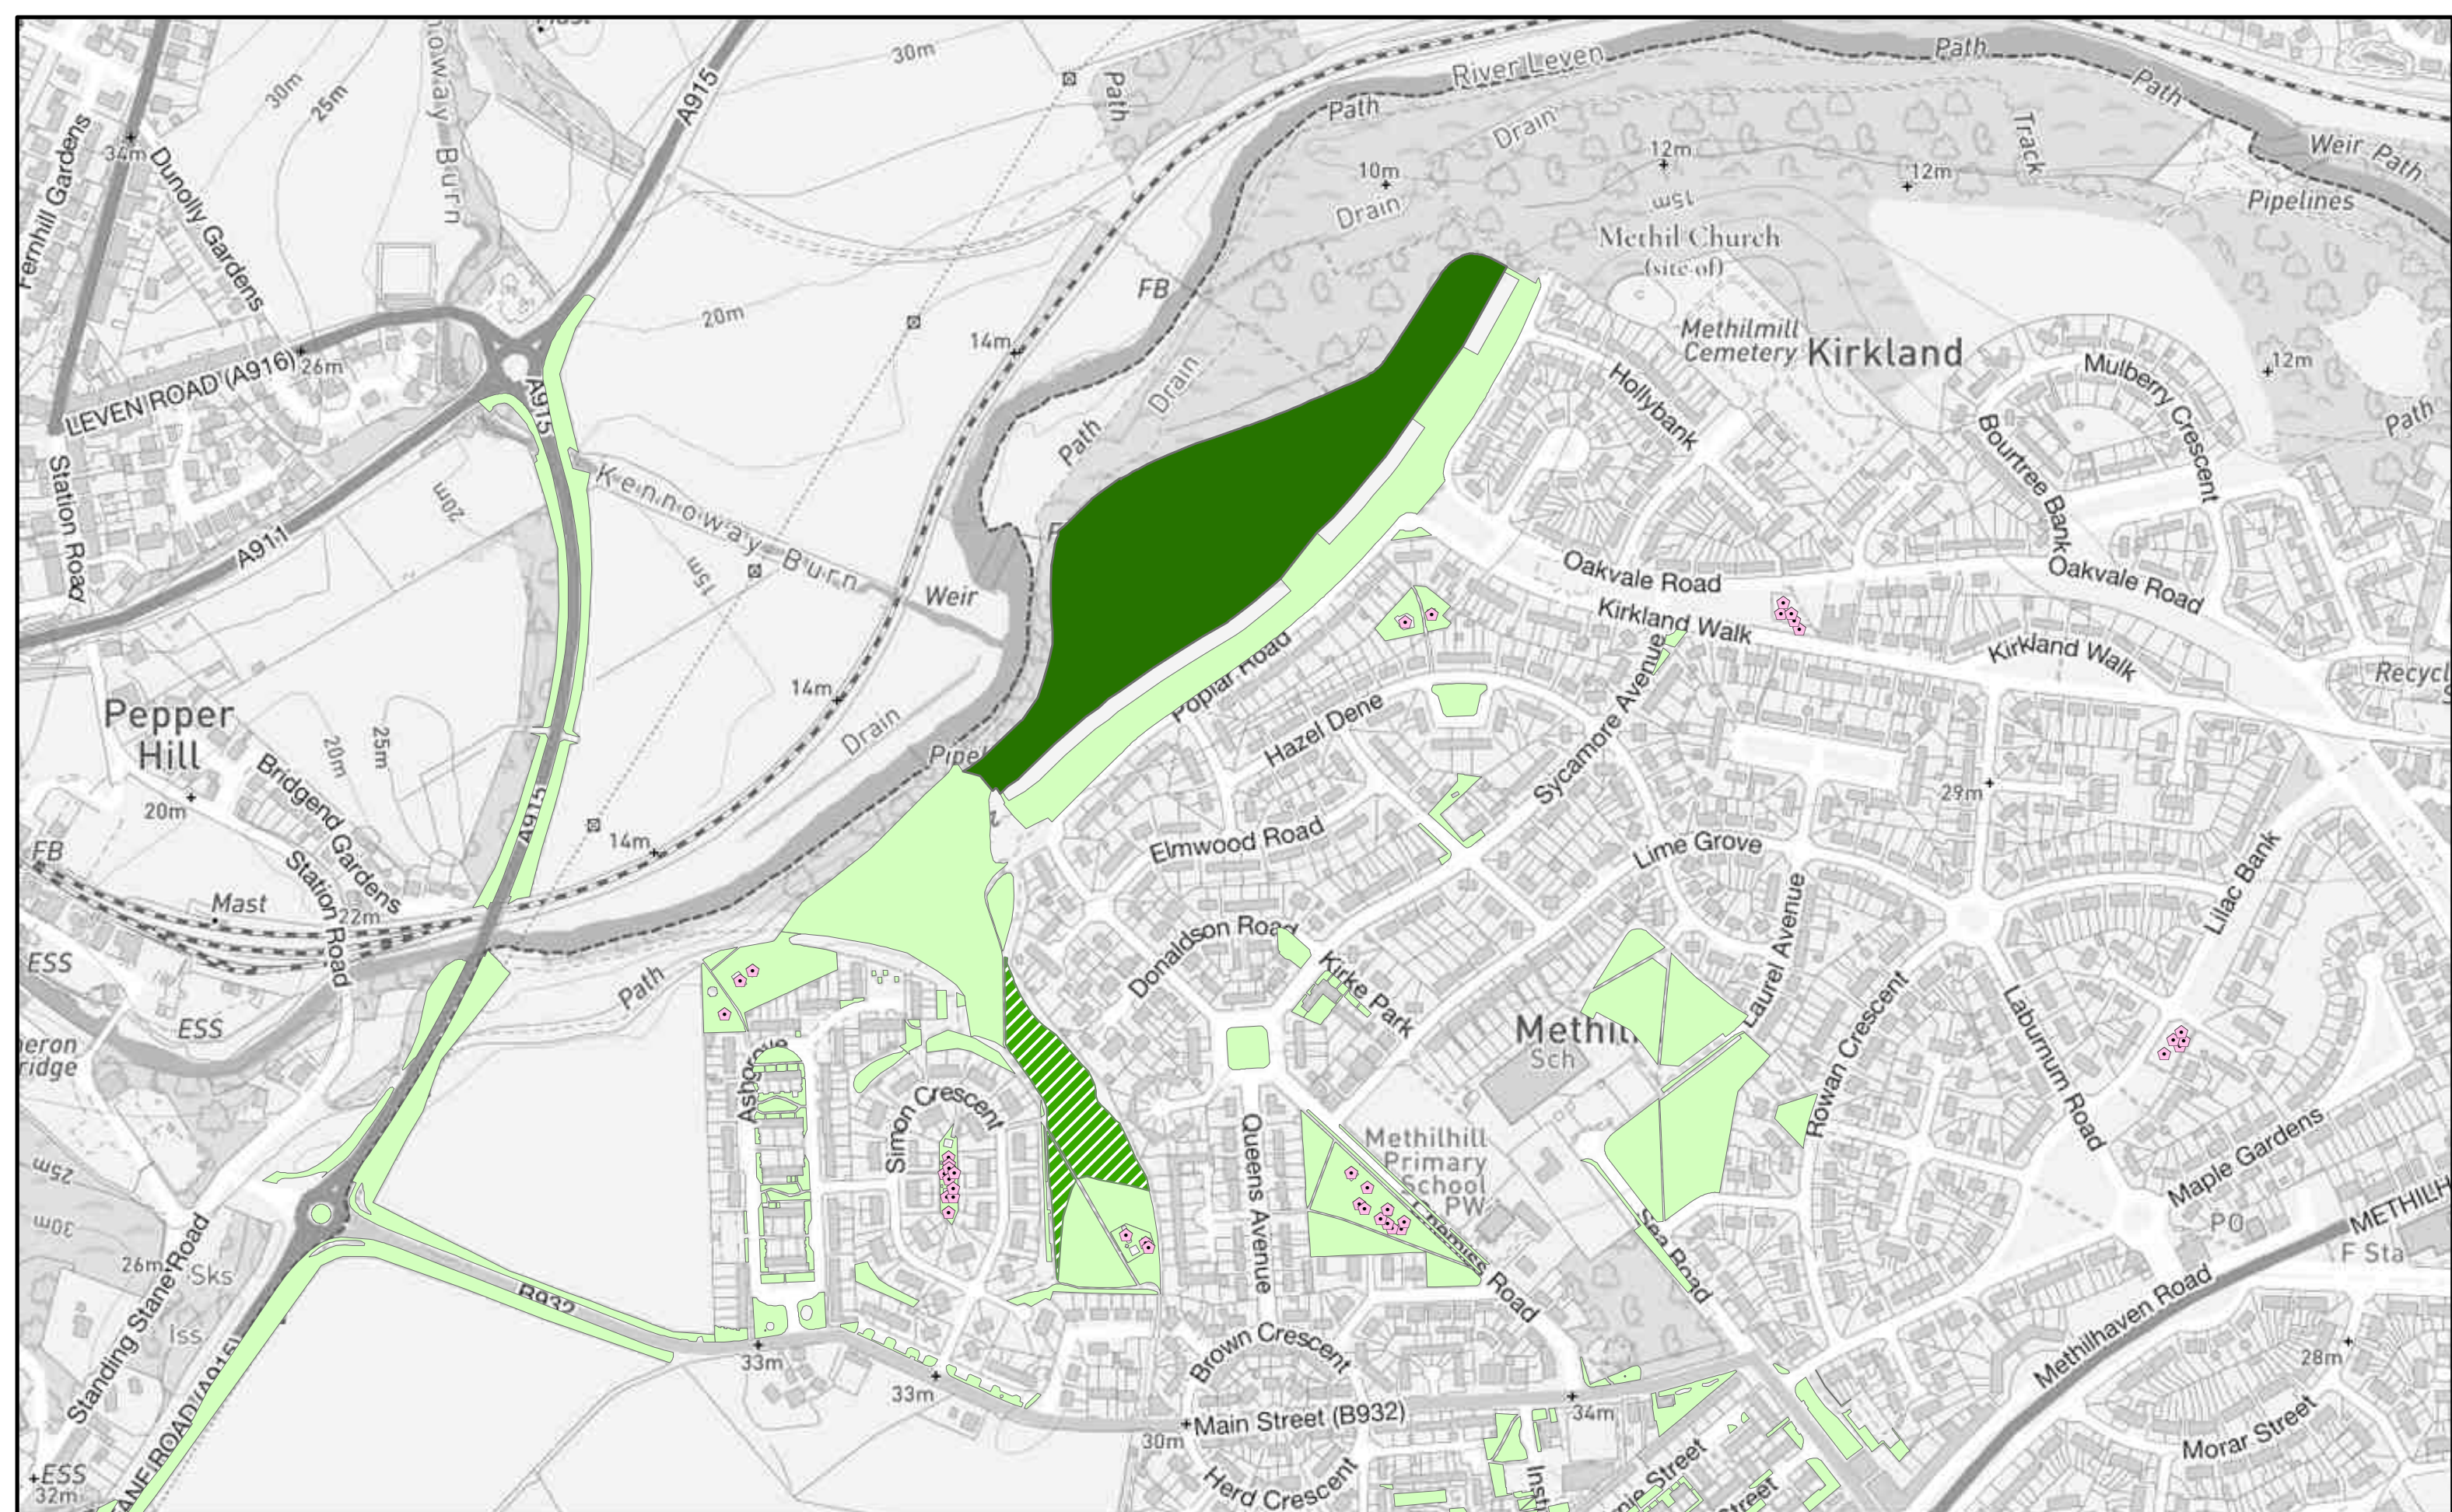

- Play Equipment
- Alternative Grassland Opportunities Not Accepted
- Alternative Grassland Opportunities Accepted
- Areas of Cut Grass/Standard Cut

Scale: 1:4,500

Proposed Alternative Grassland Sites 2021, Methilhill Central
Buckhaven, Methil and Wemyss Villages

Prepared by: C Penman
Service: Grounds Maintenance Service

© Crown copyright and database rights 2021. Ordnance Survey 100023385
Aerial Photography © copyright Getmapping.