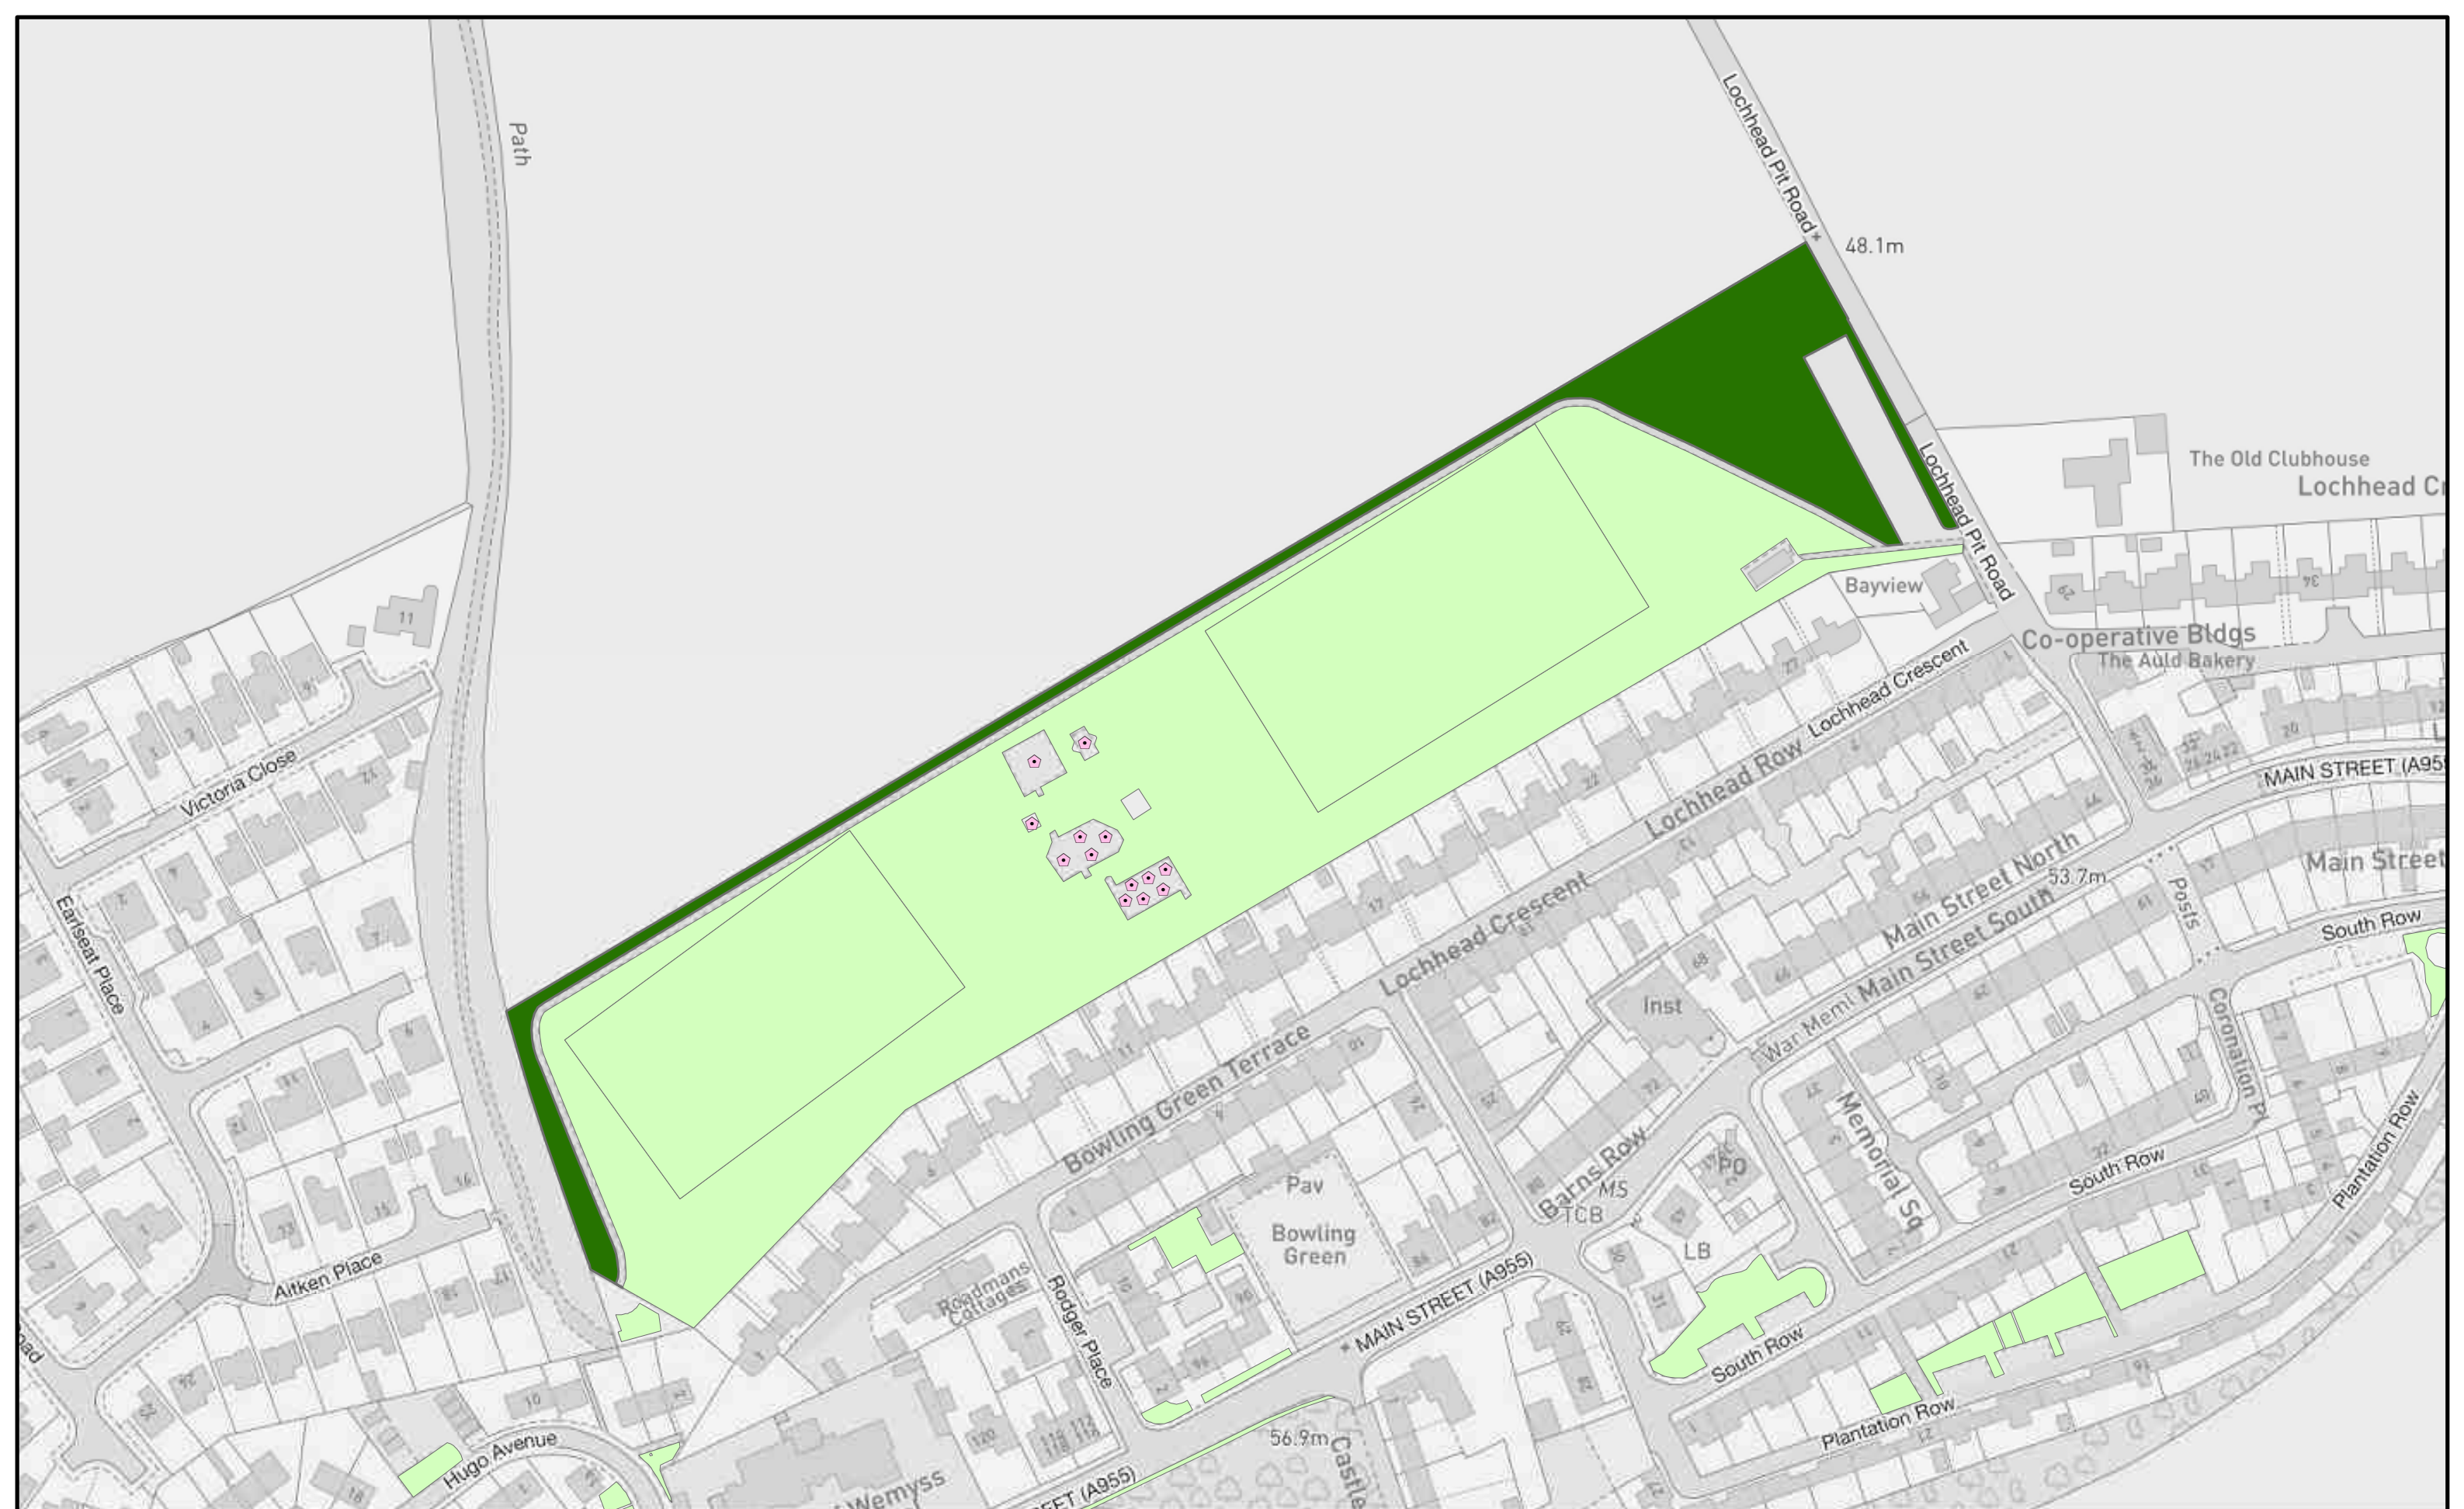

Prepared by: C Penman
Service: Grounds Maintenance Service

© Crown copyright and database rights 2021. Ordnance Survey 100023385
Aerial Photography © copyright Getmapping.

-  Play Equipment
-  Alternative Grassland Opportunities Accepted
-  Areas of Cut Grass/Standard Cut